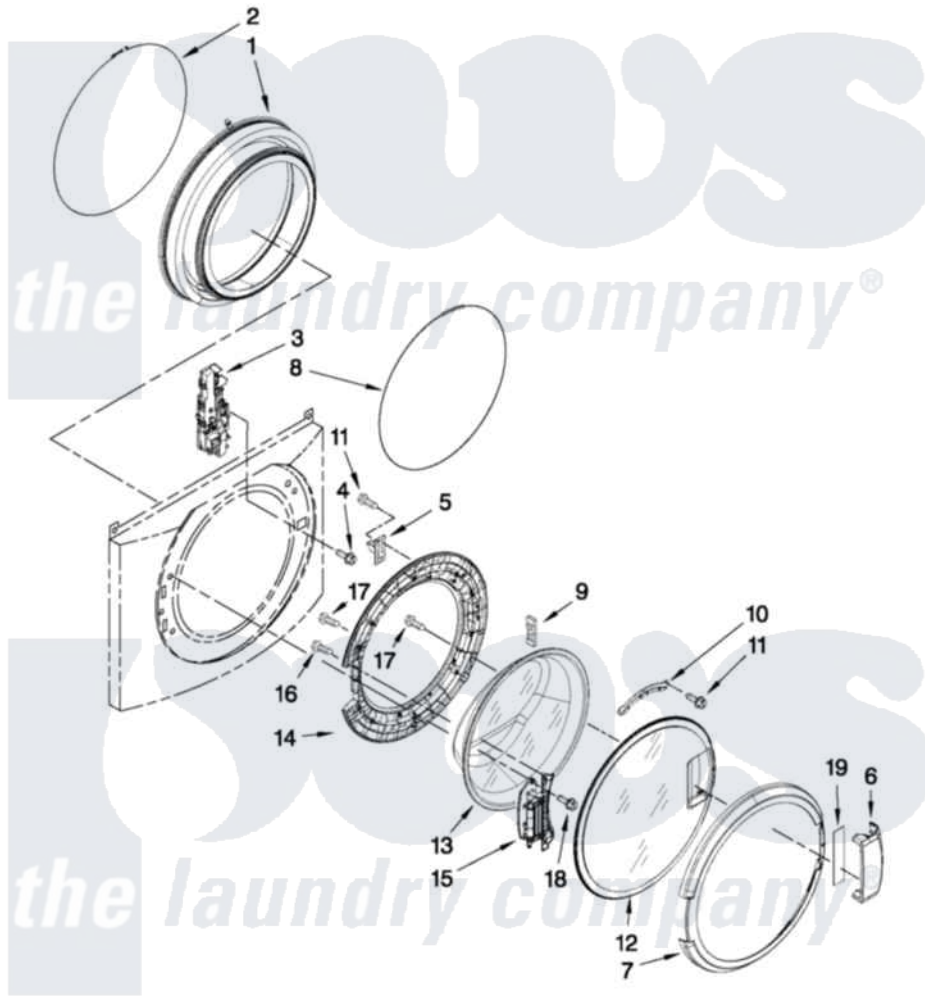

# Maytag CET8000XQ0 05 - WASHER DOOR PARTS

## WASHER DOOR PARTS

For Model: CET8000XQ0  
(White)

FOR ORDERING INFORMATION REFER TO PARTS PRICE LIST

9

W10372255

Maytag [Commercial Maytag CET8000XQ0 Stacked Washer and Dryer Parts](#) Parts Diagram 05 - WASHER DOOR

### PARTS

[Click on the part number to view part](#)

Item	Original Part Number	Replaced By	Status	Part Description
1	<a href="#">W10311051</a>			Bellow
2	<a href="#">8540108</a>			Clamp, Bellow To Tub
3	<a href="#">W10153867</a>	<a href="#">W10375379</a>		Lock, Door
4	<a href="#">8540725</a>			Screw
5	8540221	<a href="#">W10111148</a>		Strike
6	<a href="#">W10117474</a>			Handle, Door
7	<a href="#">W10198440</a>			Trim Ring, Outer Door
8	<a href="#">W10217563</a>			Clamp, Bellow To Front Panel
9	<a href="#">8540115</a>			Clamp, Support
10	<a href="#">8540114</a>			Clamp, Glass
11	8540513	<a href="#">8182214</a>		Screw
12	W10137451	<a href="#">W10137450</a>		Door
13	<a href="#">W10205548</a>	<a href="#">W10387885</a>		Glass, Door
14	<a href="#">W10198442</a>			Frame, Door Back Support
15	<a href="#">W10198417</a>			Hinge, Door
16	8540284	<a href="#">8181660</a>		Screw

17	8540282	<a href="#">8181661</a>	Screw, Actuator
18	W10015090	<a href="#">489442</a>	Screw 3 2217757 Roller, Front
19	<a href="#">W10112927</a>		Pad, Door Handle