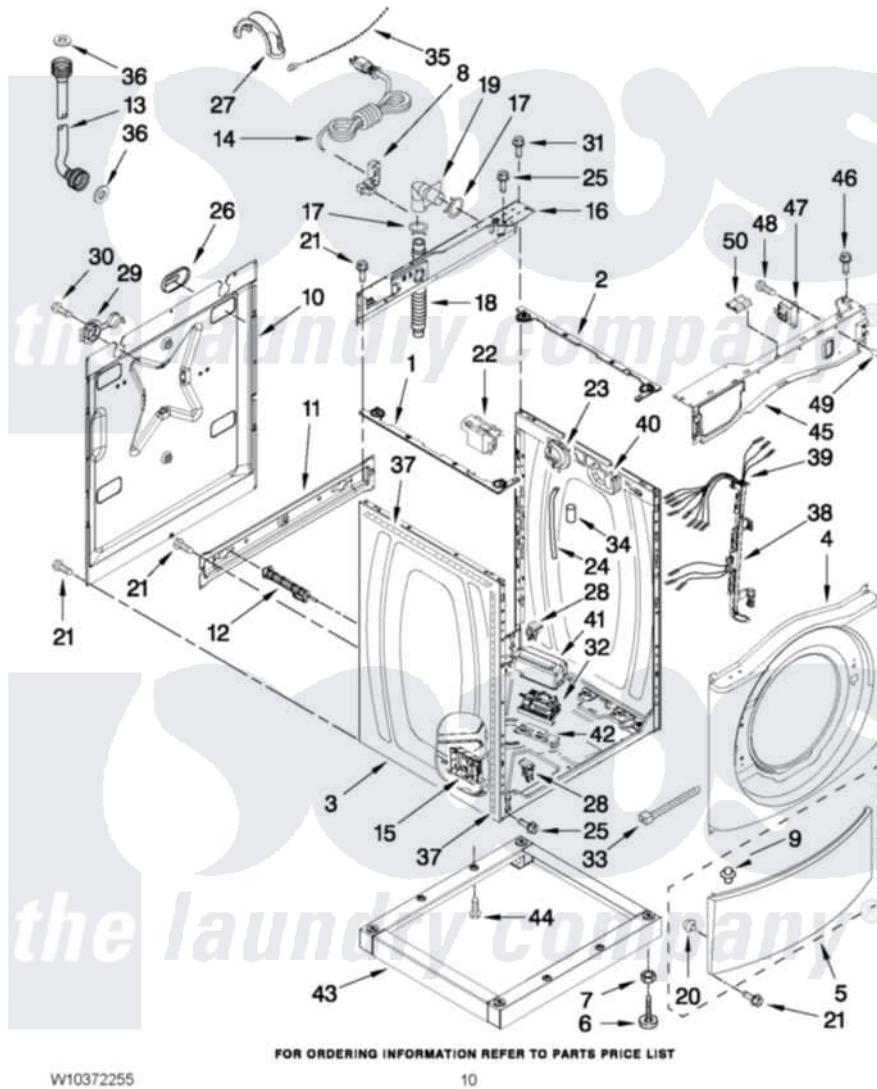

Maytag CET8000XQ0 06 - WASHER CABINET PARTS

WASHER CABINET PARTS

For Model: CET8000XQ0
(White)

Maytag [Commercial Maytag CET8000XQ0 Stacked Washer and Dryer Parts](#) Parts Diagram 06 - WASHER CABINET PARTS

[Click on the part number to view part](#)

Item	Original Part Number	Replaced By	Status	Part Description
1	W10198348	W10405229		Rail-Spacer, Left
2	W10198347	W10405223		Rail-Spacer, Right
3	W10225458			Cabinet
4	W10306505			Panel, Front
5	8540813	8540664		Toe Panel
6	W10245373			Foot, Leveling
7	3359452			Nut, Lock
8	W10110676	8182635		Strain Relief
9	8518891			Rivet
10	W10258342			Panel, Rear
11	W10189659			Brace, Transport
12	W10251449	W10285622		Bolt
13	W10194208	89503		Hose-Inlet
"	8571378	89503		Hose-Inlet
14	W10205500	W10205499		Cord, Power
15	W10384849			Motor Control Unit