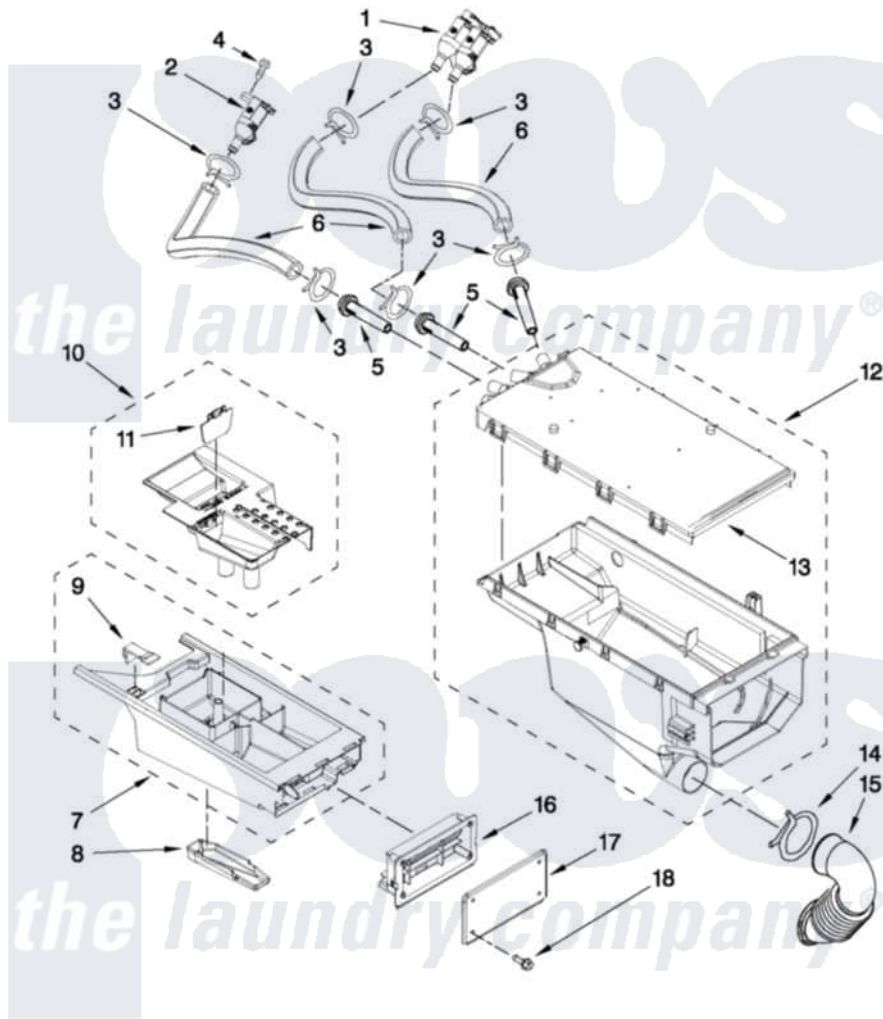

# Maytag CET8000XQ0 07 - DISPENSER PARTS

## DISPENSER PARTS

For Model: CET8000XQ0  
(White)

W10372255

FOR ORDERING INFORMATION REFER TO PARTS PRICE LIST

12

Maytag [Commercial Maytag CET8000XQ0 Stacked Washer and Dryer Parts](#) Parts Diagram 07 - DISPENSER PARTS

[Click on the part number to view part](#)

Item	Original Part Number	Replaced By	Status	Part Description
1	<a href="#">W10212596</a>			Valve, Water Inlet
2	<a href="#">W10212598</a>			Valve, Water Inlet
3	370450	<a href="#">596669</a>		Clamp, Manifold
4	8540282	<a href="#">8181661</a>		Screw, Actuator
5	<a href="#">8183181</a>			Nozzle, Inlet
6	<a href="#">W10212611</a>			Hose, Valve To Dispenser
7	W10376660	<a href="#">W10395619</a>		Drawer
8	<a href="#">8540399</a>			Cover, Detergent Drawer
9	<a href="#">W10198458</a>			Tab, Drawer Release
10	W10275869	<a href="#">W10433390</a>		Dispenser
11	<a href="#">W10298953</a>			Door, Living Hinge
12	W10212603	<a href="#">W10364594</a>		Dispenser
13	<a href="#">W10212604</a>			Plate, Distribution
14	<a href="#">8281276</a>			Clamp, Hose
15	<a href="#">8540063</a>			Hose, Dispenser To Tub
16	W10198356	<a href="#">W10405607</a>		Handle, Drawer