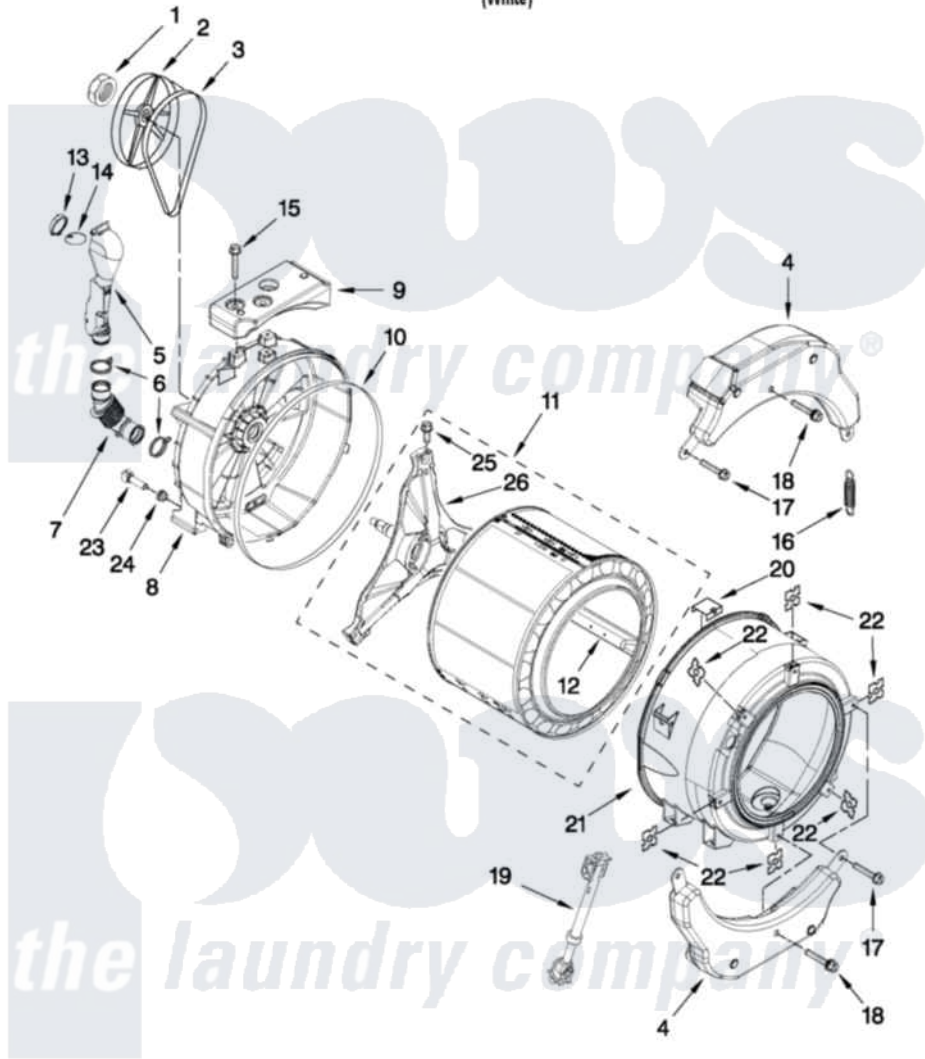

TUB AND BASKET PARTS

For Model: CET8000XQ0
(White)

FOR ORDERING INFORMATION REFER TO PARTS PRICE LIST

W10372255

14

Maytag [Commercial Maytag CET8000XQ0 Stacked Washer and Dryer Parts](#) Parts Diagram 08 - TUB AND BASKET PARTS

[Click on the part number to view part](#)

Item	Original Part Number	Replaced By	Status	Part Description
1	8533999	W10283361		Nut, Pulley
2	8540088C			Pulley
3	W10260319			Belt, Drive
4	W10223198			Counterweight, Front
5	W10142720			Pipe, Ventilation
6	8540010	W10208156		Clamp
7	8540019			Hose, Exhaust
8	W10303574	W10355044		Tub-Outer
9	W10200747			Counterweight, Rear
10	8540090	W10111158		Gasket
11	W10303571			Basket, Complete
12	W10118982			Baffle, Tub
13	W10142721			Connector -Ventilation
14	W10142722			Flap - Ventilation
15	W10246531			Screw, Rear Counterweight
16	W10010360	280159		Spring

17	W10094780	W10182109	Screw-Kit
18	W10259288		Bolt Assembly, Counterweight Center Hole
19	W10015830		Shock Absorber
20	8540092		Clamp, Tub
21	W10266965	W10312454	Tub-Outer
22	8540072	8182512	Nut, Push-In
23	W10176659	8181705	Ntc
24	8540766		Seal, Rubber
25	8540382		Screw
26	8540342		Crosspiece Assembly