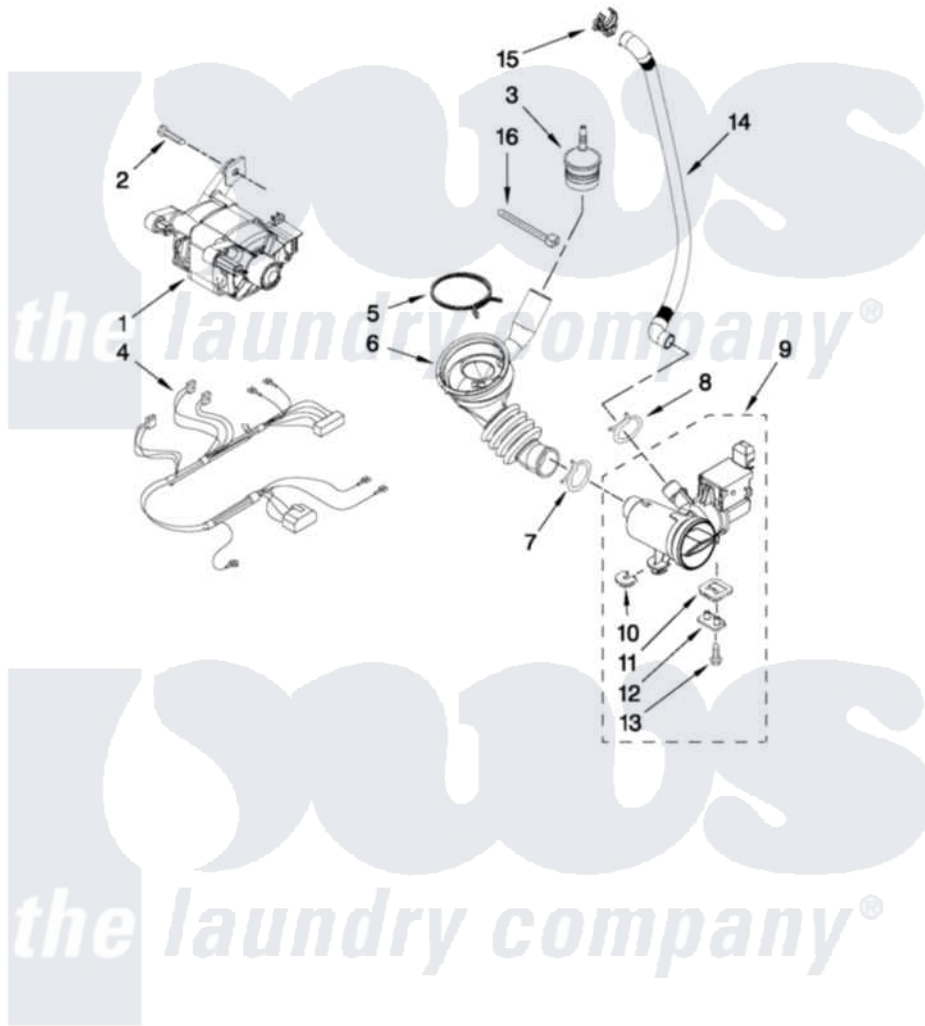

PUMP AND MOTOR PARTS

For Model: CET8000XQ0
(White)

FOR ORDERING INFORMATION REFER TO PARTS PRICE LIST

W10372255

16

Maytag [Commercial Maytag CET8000XQ0 Stacked Washer and Dryer Parts](#) Parts Diagram 09 - PUMP AND MOTOR PARTS

[Click on the part number to view part](#)

Item	Original Part Number	Replaced By	Status	Part Description
1	W10171927			Motor, Drive
2	8540134			Bolt, Motor
3	8540180	W10405608		Air Trap
4	W10201879			Harness, Motor
5	8181734	696392		Hose Clamp
6	8540012			Hose, Tub To Pump
7	370448	616099		Clamp
8	356138			Clamp, Hose
9	W10130913			Pump
10	W10034820			Foot, Rubber
11	W10034830			Foot, Rubber
12	8540033			Cap, Right Foot
13	8533964			Screw, 10-16 X 1.25
14	W10272563			Hose, Drain- Inner
15	W10003290	8182209		Retainer, Drain Hose
16	2262071			Cable Tie