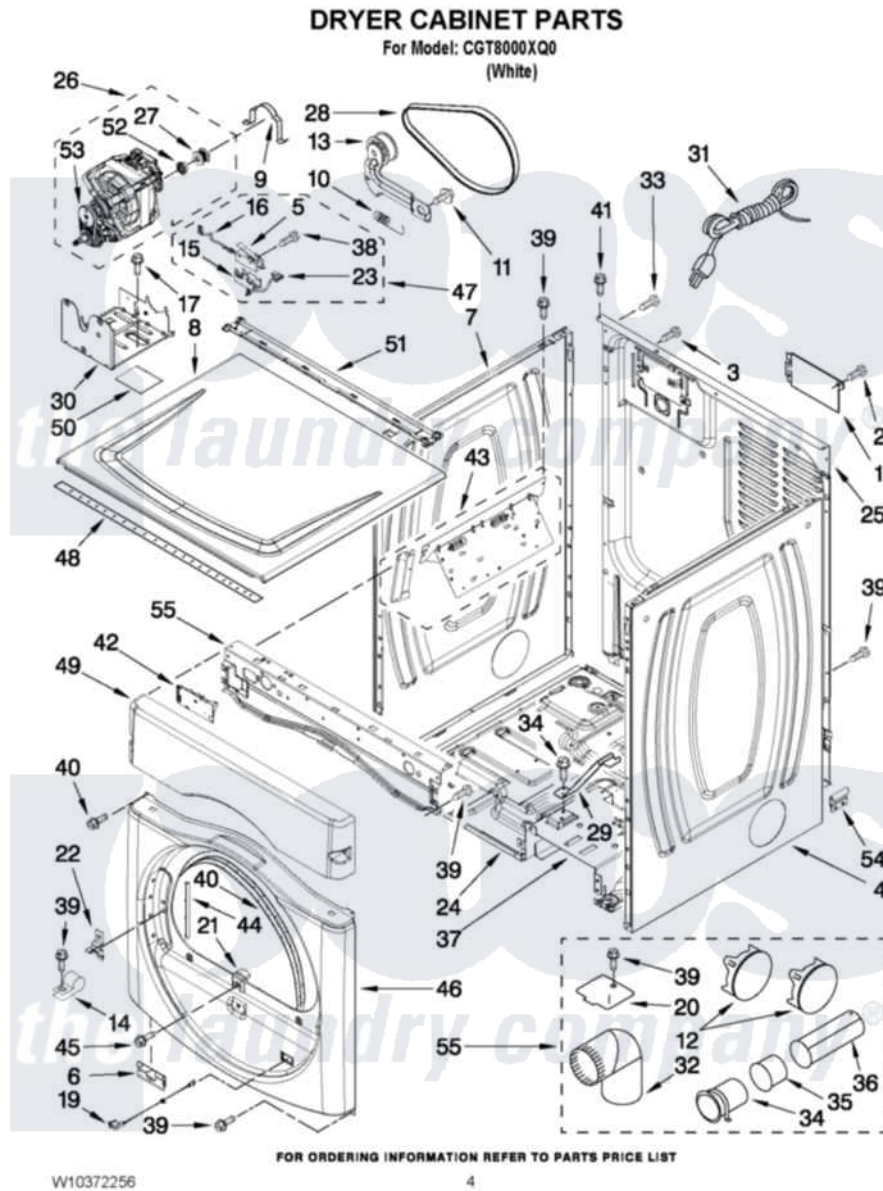

Maytag CGT8000XQ0 02 - DRYER CABINET PARTS

Maytag [Commercial Maytag CGT8000XQ0 Stacked Washer and Dryer Parts](#) Parts Diagram 02 - DRYER CABINET PARTS

[Click on the part number to view part](#)

Item	Original Part Number	Replaced By	Status	Part Description
1	8317340			Cover, Terminal Block
2	3390814	90767		Screw, 8A X 3/8 HeX Washer Head Tapping
3	8533974	4331106		Screw, No.10-32 X 7/16
4	8565048			Panel, Side
5	8564010			Assembly, Switch And Actuator
6	8519459			Clip, Toe Panel
7	8565054			Panel, Side
8	8563730	W10336080		Top
9	660658			Clamp, Motor Mounting 343481 685441
10	3387374			Spring, Idler
11	3389420			Retainer-Idler 1/4-20 X 1/16
12	697750	W10470674		Dryer Exhaust Kit
13	W10344192			Idler Assembly
14	3978776			Bracket, Gas Pipe Switch

15	8564011		Bracket-Switch
16	W10167613		Wire, Belt Switch
17	343641	681414	Screw, 10AB X 1/2
19	W10128087	W10318609	Switch, Assembly Door
20	8066115	3394331	Plate Cover
21	8565083		Ramp, Door
22	8565122		Strike, Door
23	8539892		Wire-Motor To Belt Switch
24	W10198309		Base And Bracket, Vault Assembly
25	8565059		Panel, Rear
26	W10139766	W10396034	Motor Assembly 60 Hz
27	3394341	W10299847	Pulley-Motor
28	W10131172		Belt, Drive
29	W10198376		Bracket, Burner
30	W10135695		Bracket, Motor
31	3401401	3401402	Cord, Power
32	49026		4" - 90° Elbow
33	693995		Screw, Hex Head
34	8563747		Exhaust Pipe Medium Pipe
35	8563750		Exhaust Pipe
36	8563749		Exhaust Pipe
37	W10133261		Vault Switch, Bracket
38	W10002600		Screw, 6-20 X 1 1/4
39	3390647	488729	Screw
40	3387242		Seal, Front Panel
41	3393008	308685	Side Trim)
42	W10376685		Control Board
43	8563727		Bracket, Control
44	8565043		Plug, Strip Front Panel
45	3357011	308685	Side Trim)
46	W10117421		Front Panel
47	W10155571		Switch, Assembly
48	8318396		Foam-Seal
49	W10198363		Enclosure-CCU Asm.
50	W10212660		Pad, Sound Dampening
51	W10266747		Channel-Water, Dryer
52	3393657		Restrainer, Belt
53	3405160		Belt, Drive
54	W10198373		Retainer-Base
NI	279818	W10470674	Dryer Exhaust Kit