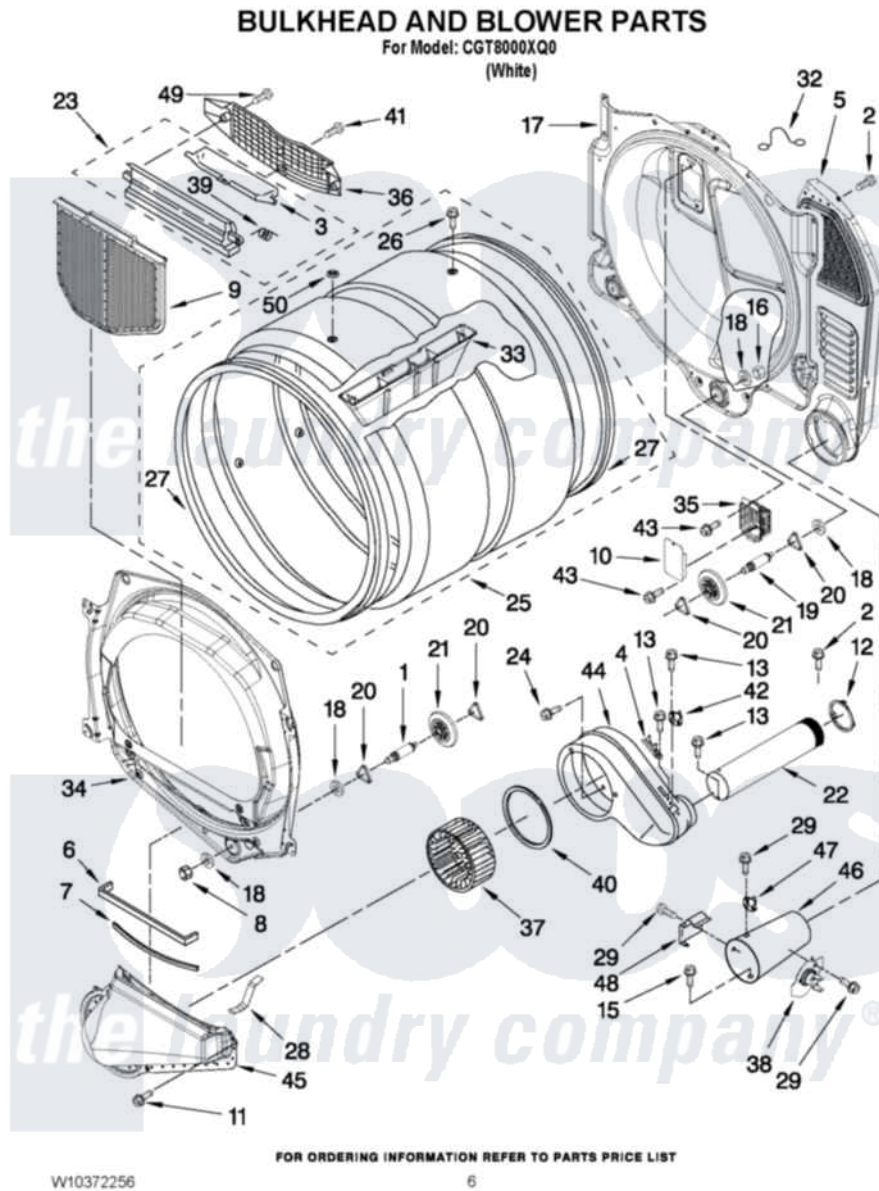

Maytag CGT8000XQ0 03 - BULKHEAD AND BLOWER PARTS

Maytag [Commercial Maytag CGT8000XQ0 Stacked Washer and Dryer Parts](#) Parts Diagram 03 - BULKHEAD AND BLOWER PARTS

[Click on the part number to view part](#)

Item	Original Part Number	Replaced By	Status	Part Description
1	W10359271			Shaft, Drum Roller Threads
2	3390647	488729		Screw
3	W10153413			Door, Lint Screen
4	3392519			Thermal Limiter
5	3394346			Air Duct Assembly
6	697813			Seal, Outlet Housing
7	697814	697813		Seal, Outlet Housing
8	3934666	W10080210		Nut, 3/8 X 16
9	W10049370	W10120998		Screen
10	3402841	8532165		Lens, Drum Light
11	359625	487240		Screw, For Mtg. Service Capacitor
12	W10344699			Collar, Duct
13	8533971	90767		Screw, 8A X 3/8 HeX Washer Head Tapping
15	693995			Screw, Hex Head

16	W10001120	W10080190	Nut, 3/8-16
17	W10080170		Bulkhead, Rear
18	3387459	W10080960	Washer, Support
19	W10359272		Shaft, Roller Drum Threads
20	690997		Washer, Thrust
21	W10314171		Roller, Support Assembly
22	8563728		Exhaust Pipe
23	W10153423		Outlet Grille, Housing Assembly
24	489463		Screw, 8-18 X 1/16
25	W10153420		Complete Drum Assembly
26	W10219342		Screw, Baffle Mounting
27	W10166807	280114	Seal
28	8066208		Clip-Exhaust
29	90767		Screw, 8A X 3/8 HeX Washer Head Tapping
32	3401707		Jumper, Tco-High Limit
33	W10153409		Baffle, Drum
34	8565061		Bulkhead, Front
35	W10410531		Bracket, Drum Light
36	W10153412		Grille, Outlet
37	W10349492		Wheel, Blower
38	8573713		Thermal-Cutoff
39	3394986		Spring, Lint Screen Door
40	697770		Seal, Cover Plate Blower Housing
41	695240	488729	Screw
42	8577274		Thermostat 295F
43	487909	488729	Screw
44	8544362	W10119255	Housing, Blower
45	8066168	W10128606	Duct-Lint
46	8573824		Funnel, Burner
47	3391912		Thermostat, High-Limit 255 F
48	338906		Radiant, Sensor
49	3387230		Screw, 10-16 X 13/16
50	W10128544		Housing-Outlet