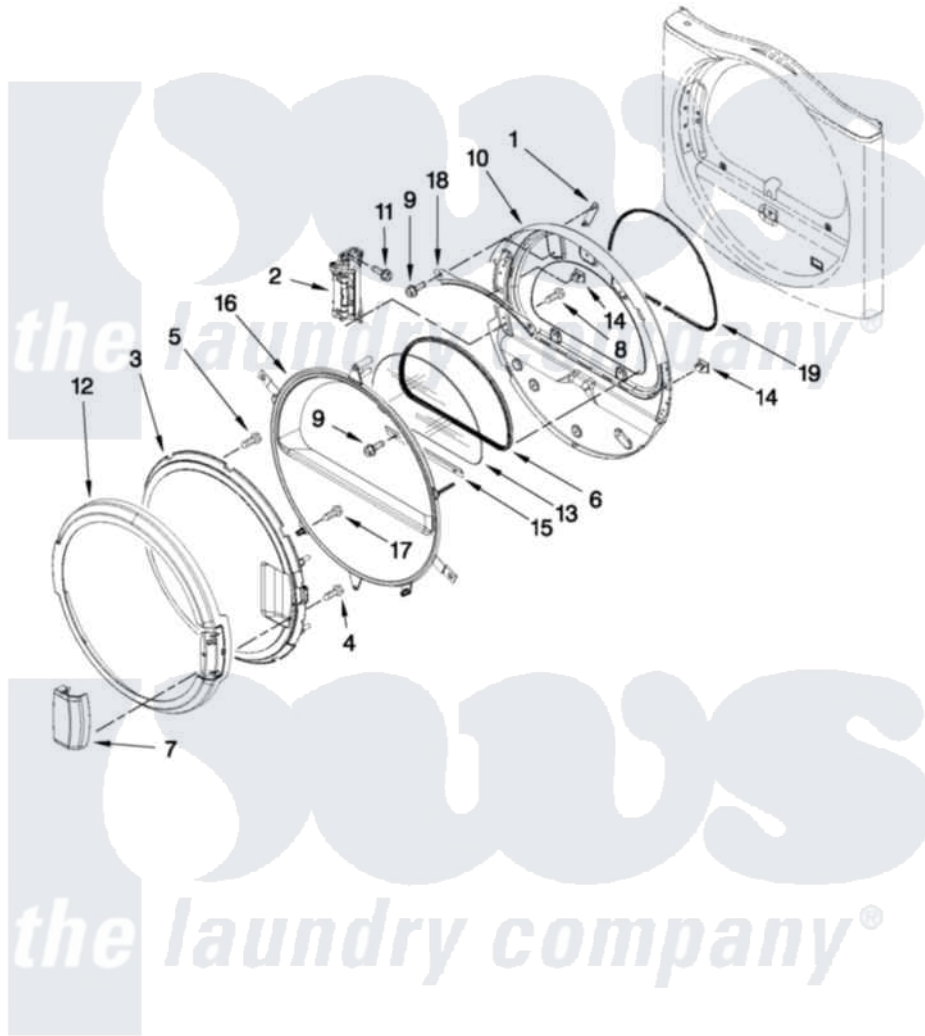

Maytag CGT8000XQ0 04 - DRYER DOOR PARTS

DRYER DOOR PARTS

For Model: CGT8000XQ0
(White)

FOR ORDERING INFORMATION REFER TO PARTS PRICE LIST

W10372256

8

[Maytag Commercial Maytag CGT8000XQ0 Stacked Washer and Dryer Parts](#) Parts Diagram 04 - DRYER DOOR PARTS

[Click on the part number to view part](#)

| Item | Original Part Number | Replaced By | Status | Part Description |
|------|---------------------------|--------------------------|--------|-----------------------------|
| 1 | 8565119 | | | Label, Hinge Hole Cover |
| 2 | W10198424 | | | Door Hinge Assembly |
| 3 | W10137467 | | | Assembly, Door Intermediate |
| 4 | 9742177 | | | Screw, 8-18 X .625 |
| 5 | 3400618 | | | Screw, 6-19 X 3/8 |
| 6 | 8579663 | | | Seal, Window |
| 7 | W10112976 | | | Handle, Door |
| 8 | W10159996 | | | Screw, 10-24 X 25/64 |
| 9 | 3393258 | 3373329D | | Screw |
| 10 | W10164062 | | | Door Assembly |
| 11 | 355515 | | | Screw, 8-18 X 11/16 |
| 12 | W10198431 | | | Door, Outer Ring |
| 13 | W10286878 | | | Window |
| 14 | 690081 | 279570 | | Latch |
| 15 | 8519354 | | | Retainer-Window |
| 16 | 8580059 | | | Door, Intermediate |