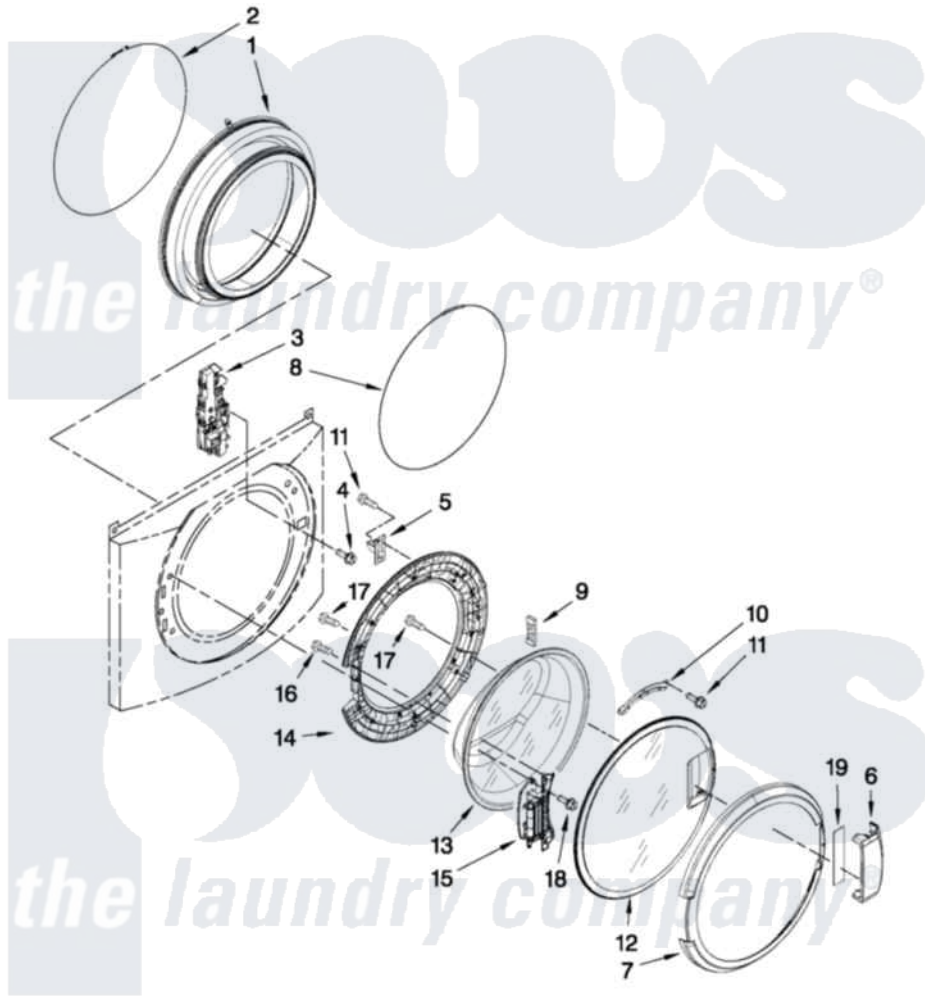

# Maytag CGT8000XQ0 05 - WASHER DOOR PARTS

## WASHER DOOR PARTS

For Model: CGT8000XQ0  
(White)

FOR ORDERING INFORMATION REFER TO PARTS PRICE LIST

9

W10372256

Maytag [Commercial Maytag CGT8000XQ0 Stacked Washer and Dryer Parts](#) Parts Diagram 05 - WASHER DOOR

### PARTS

[Click on the part number to view part](#)

Item	Original Part Number	Replaced By	Status	Part Description
1	<a href="#">W10311051</a>			Bellow
2	<a href="#">8540108</a>			Clamp, Bellow To Tub
3	<a href="#">W10153867</a>	<a href="#">W10375379</a>		Lock, Door
4	<a href="#">8540725</a>			Screw
5	8540221	<a href="#">W10111148</a>		Strike
6	<a href="#">W10117474</a>			Handle, Door
7	<a href="#">W10198440</a>			Trim Ring, Outer Door
8	<a href="#">W10217563</a>			Clamp, Bellow To Front Panel
9	<a href="#">8540115</a>			Clamp, Support
10	<a href="#">8540114</a>			Clamp, Glass
11	8540513	<a href="#">8182214</a>		Screw
12	W10137451	<a href="#">W10137450</a>		Door
13	<a href="#">W10205548</a>	<a href="#">W10387885</a>		Glass, Door
14	<a href="#">W10198442</a>			Frame, Door Back Support
15	<a href="#">W10198417</a>			Hinge, Door
16	8540284	<a href="#">8181660</a>		Screw

17	8540282	<a href="#">8181661</a>	Screw, Actuator
18	W10015090	<a href="#">489442</a>	Screw 3 2217757 Roller, Front
19	<a href="#">W10112927</a>		Pad, Door Handle