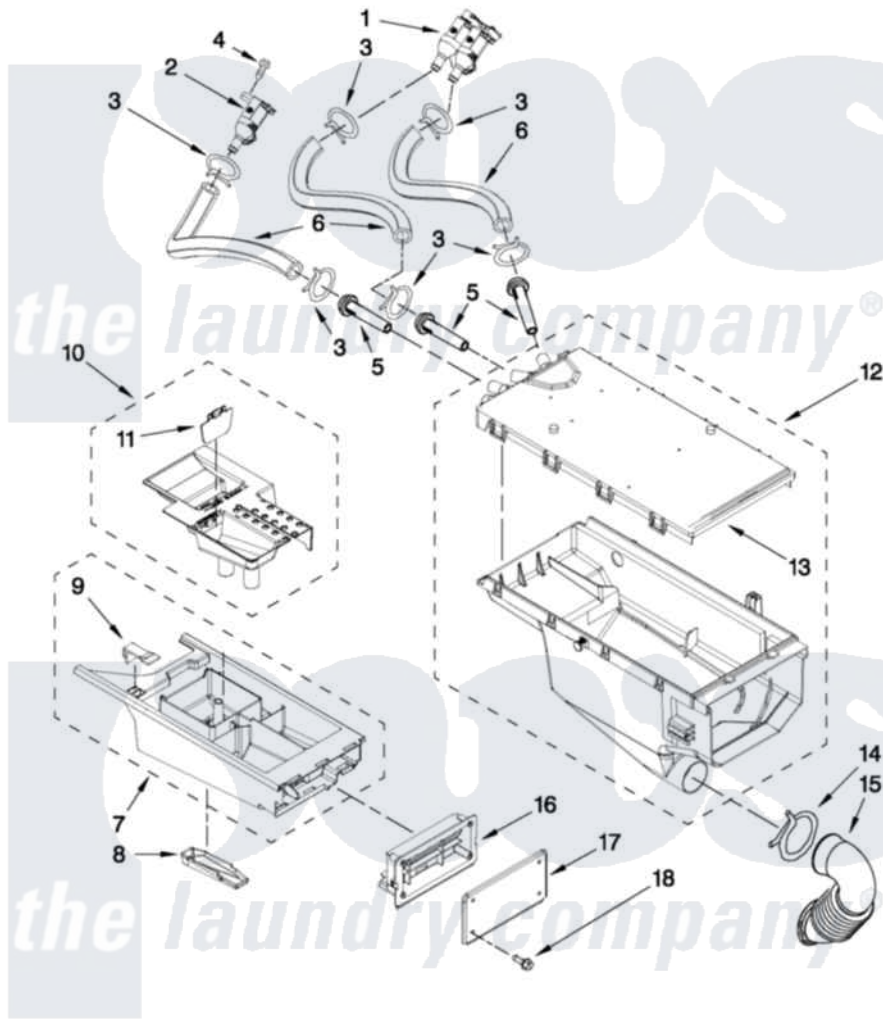

Maytag CGT8000XQ0 07 - DISPENSER PARTS

DISPENSER PARTS

For Model: CGT8000XQ0
(White)

FOR ORDERING INFORMATION REFER TO PARTS PRICE LIST

W10372256

12

Maytag [Commercial Maytag CGT8000XQ0 Stacked Washer and Dryer Parts](#) Parts Diagram 07 - DISPENSER PARTS

[Click on the part number to view part](#)

Item	Original Part Number	Replaced By	Status	Part Description
1	W10212596			Valve, Water Inlet
2	W10212598			Valve, Water Inlet
3	370450	596669		Clamp, Manifold
4	W10137456			Screw, 8-18 X 1/2
5	8183181			Nozzle, Inlet
6	W10212611			Hose, Valve To Dispenser
7	W10376660	W10395619		Drawer
8	8540399			Cover, Detergent Drawer
9	W10198458			Tab, Drawer Release
10	W10275869	W10433390		Dispenser
11	W10298953			Door, Living Hinge
12	W10212603	W10364594		Dispenser
13	W10212604			Plate, Distribution
14	8281276			Clamp, Hose
15	8540063			Hose, Dispenser To Tub
16	W10198356	W10405607		Handle, Drawer