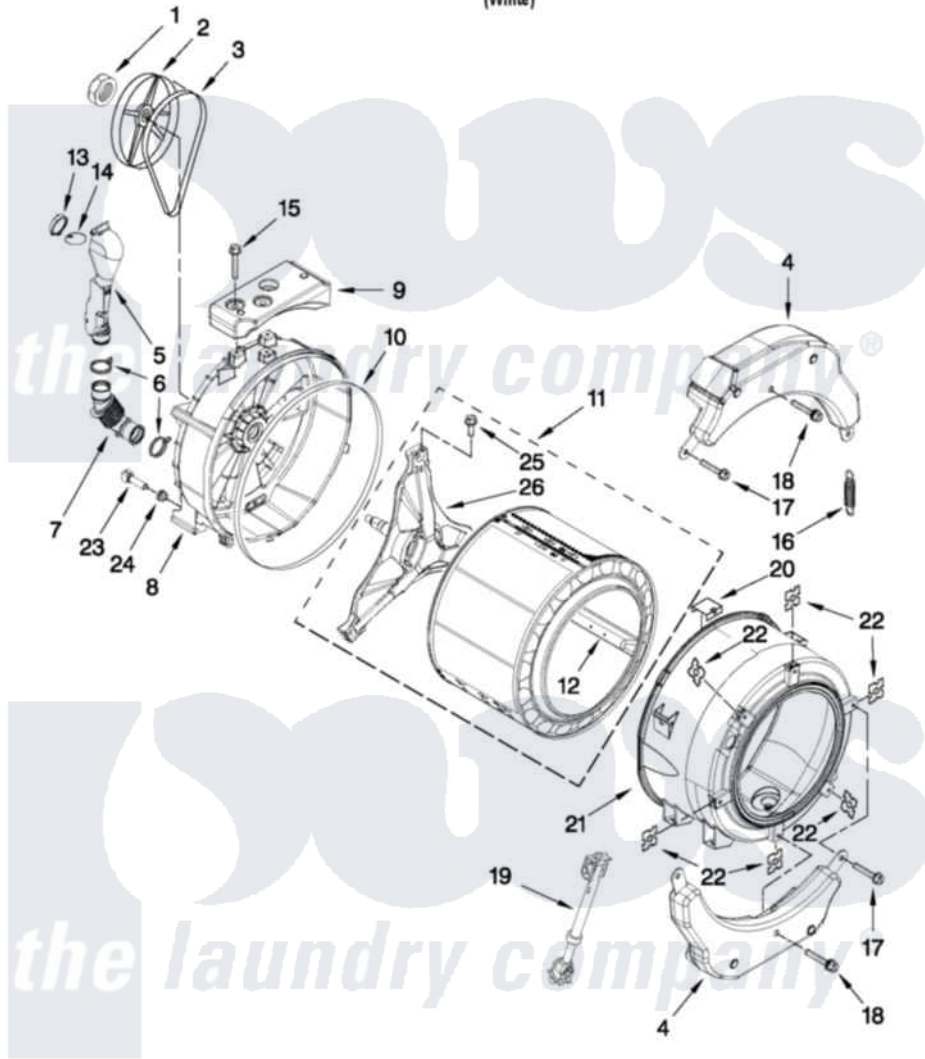

Maytag CGT8000XQ0 08 - TUB AND BASKET PARTS

TUB AND BASKET PARTS

For Model: CGT8000XQ0
(White)

FOR ORDERING INFORMATION REFER TO PARTS PRICE LIST

W10372256

14

Maytag [Commercial Maytag CGT8000XQ0 Stacked Washer and Dryer Parts](#) Parts Diagram 08 - TUB AND BASKET PARTS

[Click on the part number to view part](#)

Item	Original Part Number	Replaced By	Status	Part Description
1	8533999	W10283361		Nut, Pulley
2	8540088C			Pulley
3	W10260319			Belt, Drive
4	W10223198			Counterweight, Front
5	W10142720			Pipe, Ventilation
6	8540010	W10208156		Clamp
7	8540019			Hose, Exhaust
8	W10303574	W10355044		Tub-Outer
9	W10200747			Counterweight, Rear
10	8540090	W10111158		Gasket
11	W10303571			Basket, Complete
12	W10118982			Baffle, Tub
13	W10142721			Connector -Ventilation
14	W10142722			Flap - Ventilation
15	W10246531			Screw, Rear Counterweight
16	W10010360	280159		Spring

17	W10094780	W10182109	Screw-Kit
18	W10259288		Bolt Assembly, Counterweight Center Hole
19	W10015830		Shock Absorber
20	8540092		Clamp, Tub
21	W10266965	W10312454	Tub-Outer
22	8540072	8182512	Nut, Push-In
23	W10176659	8181705	Ntc
24	8540766		Seal, Rubber
25	8540382		Screw
26	8540342		Crosspiece Assembly