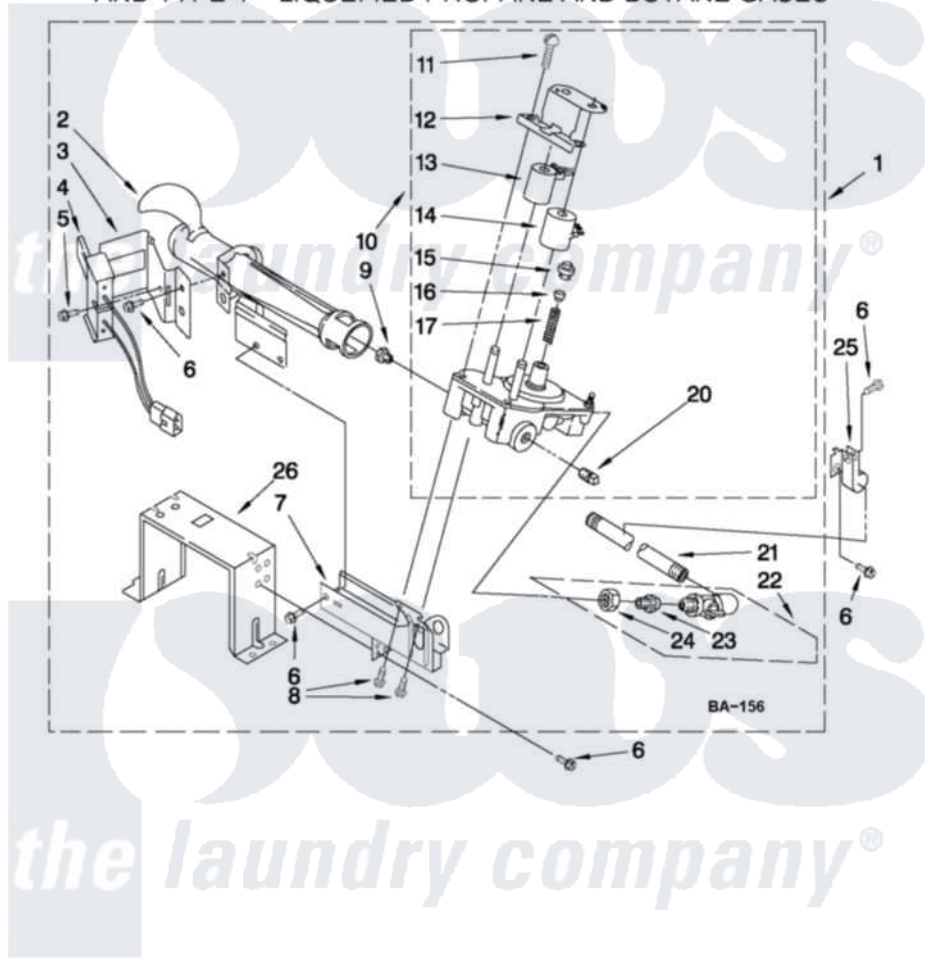

W10135231 BURNER ASSEMBLY

For Model: CGT8000XQ0
(White)

USE WITH TYPE 1 - NATURAL, TYPE 2 - MIXED,
AND TYPE 4 - LIQUEFIED PROPANE AND BUTANE GASES

FOR ORDERING INFORMATION REFER TO PARTS PRICE LIST

W10372256

17

Maytag [Commercial Maytag CGT8000XQ0 Stacked Washer and Dryer Parts](#) Parts Diagram 09 - W10135231 BURNER ASSEMBLY

[Click on the part number to view part](#)

Item	Original Part Number	Replaced By	Status	Part Description
1	W10135231	W10492508		Burner-Gas
2	688617	693140		Burner
3	694298			Bracket, Ignitor
4	686590	279311		Ignitor
5	3393909			Screw, 8-32 X 7/8
6	343641	681414		Screw, 10AB X 1/2
7	3389871		Not Available	Base, Burner
8	3387057			Screw, 10-16 X 1/2 Orifice, Burner
9	234870			Orifice, Burner
"	234868			Orifice, Burner
10	W10141728			Valve, Gas 60 Hz
11	694421			Screw, Bracket Mounting
12	694538			Bracket, Shunt
13	694540			Coil, 60 Hz
14	694539			Coil, 60 Hz