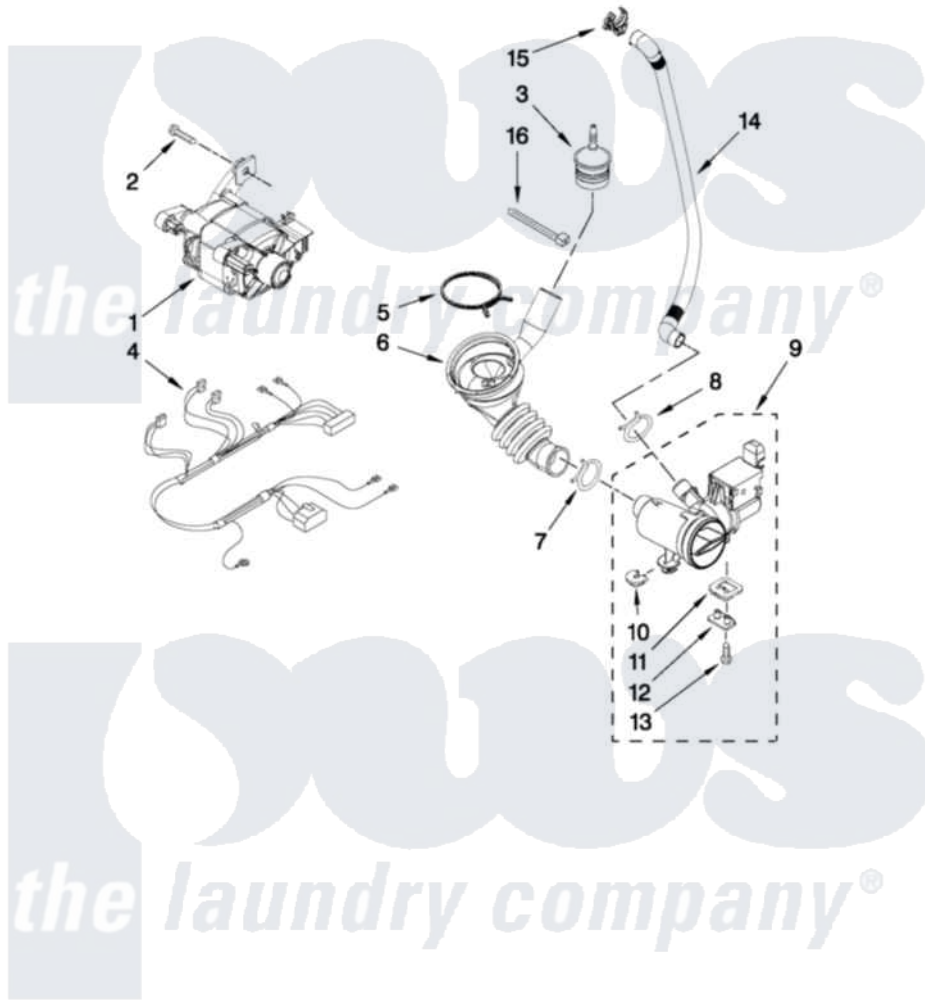

Maytag CGT8000XQ0 10 - PUMP AND MOTOR PARTS

PUMP AND MOTOR PARTS

For Model: CGT8000XQ0
(White)

FOR ORDERING INFORMATION REFER TO PARTS PRICE LIST

W10372256

18

Maytag [Commercial Maytag CGT8000XQ0 Stacked Washer and Dryer Parts](#) Parts Diagram 10 - PUMP AND MOTOR PARTS

[Click on the part number to view part](#)

Item	Original Part Number	Replaced By	Status	Part Description
1	W10171927			Motor, Drive
2	8540134			Bolt, Motor
3	8540180	W10405608		Air Trap
4	W10201879			Harness, Motor
5	8181734	696392		Hose Clamp
6	8540012			Hose, Tub To Pump
7	370448	616099		Clamp
8	356138			Clamp, Hose
9	W10130913			Pump
10	W10034820			Foot, Rubber
11	W10034830			Foot, Rubber
12	8540033			Cap, Right Foot
13	8533964			Screw, 10-16 X 1.25
14	W10272563			Hose, Drain- Inner
15	W10003290	8182209		Retainer, Drain Hose
16	2262071			Cable Tie