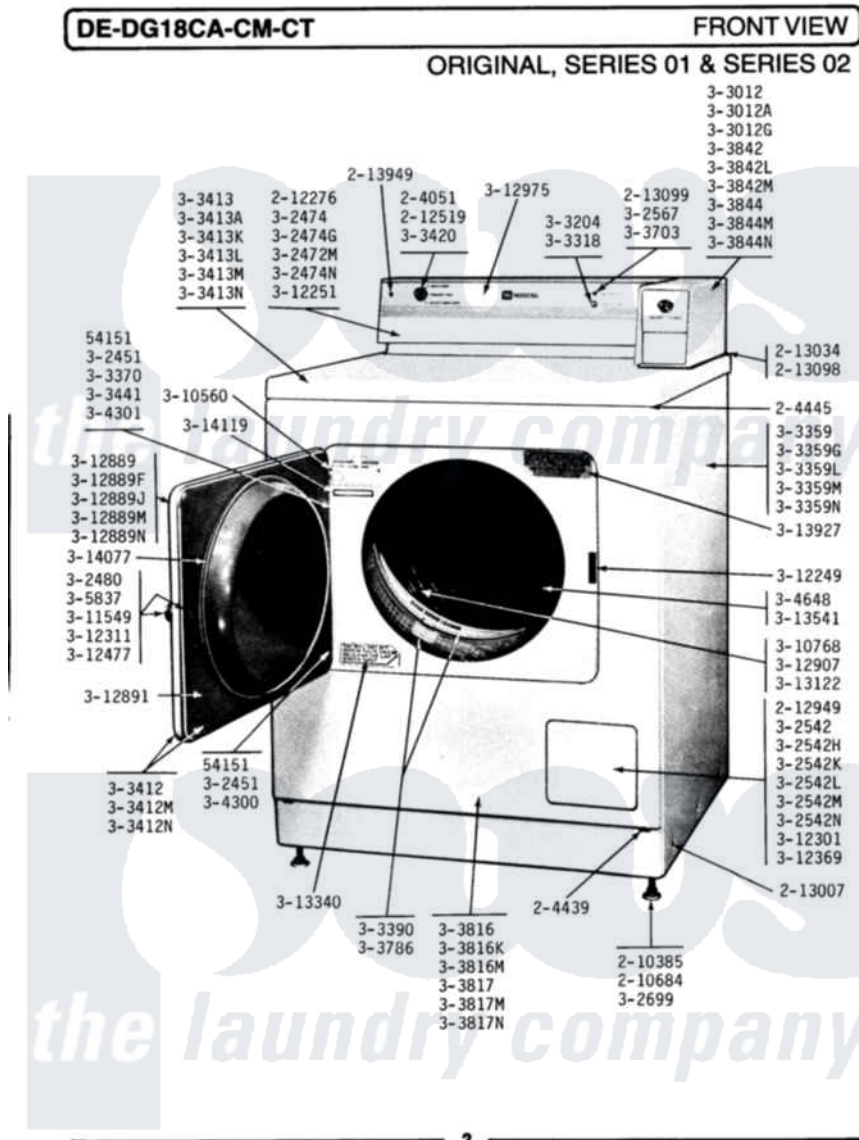

Maytag DE18CA 01 - FRONT VIEW

Maytag Commercial Maytag DE18CA Dryer Parts Parts Diagram 01 - FRONT VIEW
 Click on the part number to view part

Item	Original Part Number	Replaced By	Status	Part Description
001	NLA		Not Available	SCREW, No.4-40 X 1/4
002	204051	22204051		Knob
003	204439			Screw And Fstner Assembly
004	204445			Screw And Fastener Assembly
005	210385			Lock Nut For Adjustable Leg
006	210684			Foot, Adjustable Leg
007	212276	W10116760		Screw
008	212519	488234		Screw 8-32 X 1/4
009	212949	22001866		Screw, Relay
010	213007			Xfor Cabinet See Cabinet, Back
011	NLA		Not Available	GASKET UNDER CONTROL CENTER
012	213099			Lens For Control Panel
013	213949			Screw, No.8-18 X 5/16 Inch
014	NLA		Not Available	HINGE ASSEMBLY----N
015	NLA		Not Available	CONTROL COVER-WHITE