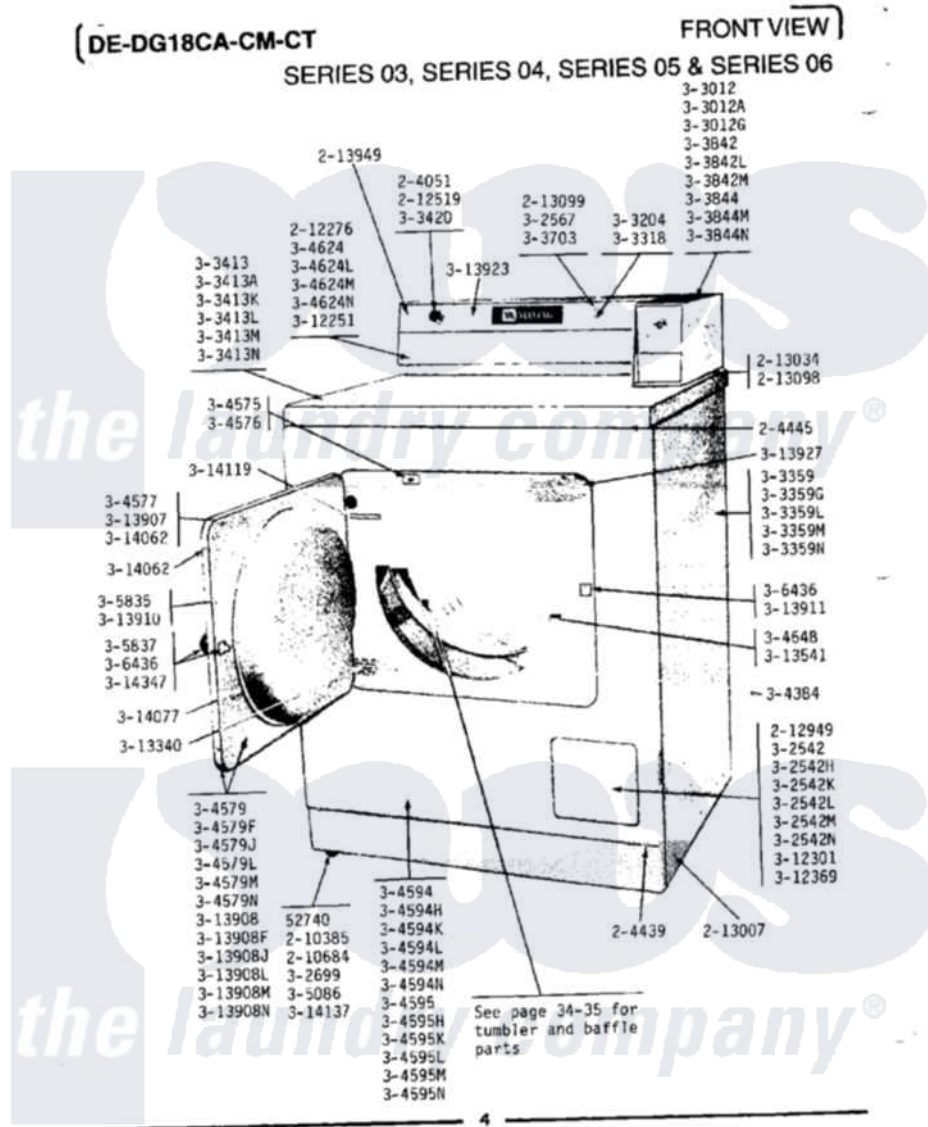

# Maytag DE18CA 02 - FRONT VIEW (SERIES 03)

Maytag Commercial Maytag DE18CA Dryer Parts Parts Diagram 02 - FRONT VIEW (SERIES 03)

Click on the part number to view part

Item	Original Part Number	Replaced By	Status	Part Description
001	<a href="#">Y052740</a>	<a href="#">62739</a>		Nut, Lock
002	204051	<a href="#">22204051</a>		Knob
003	<a href="#">204439</a>			Screw And Fstner Assembly
004	<a href="#">204445</a>			Screw And Fastener Assembly
005	<a href="#">210385</a>			Lock Nut For Adjustable Leg
006	<a href="#">210684</a>			Foot, Adjustable Leg
007	212276	<a href="#">W10116760</a>		Screw
008	<a href="#">212519</a>	<a href="#">488234</a>		Screw 8-32 X 1/4
009	212949	<a href="#">22001866</a>		Screw, Relay
010	<a href="#">213007</a>			Xfor Cabinet See Cabinet, Back
011	NLA		Not Available	GASKET UNDER CONTROL CENTER
012	<a href="#">213099</a>			Lens For Control Panel
013	<a href="#">213949</a>			Screw, No.8-18 X 5/16 Inch
014	Y302699	<a href="#">22003428</a>		Leg, Adjustable
015	NLA		Not Available	CONTROL CENTER-WHITE