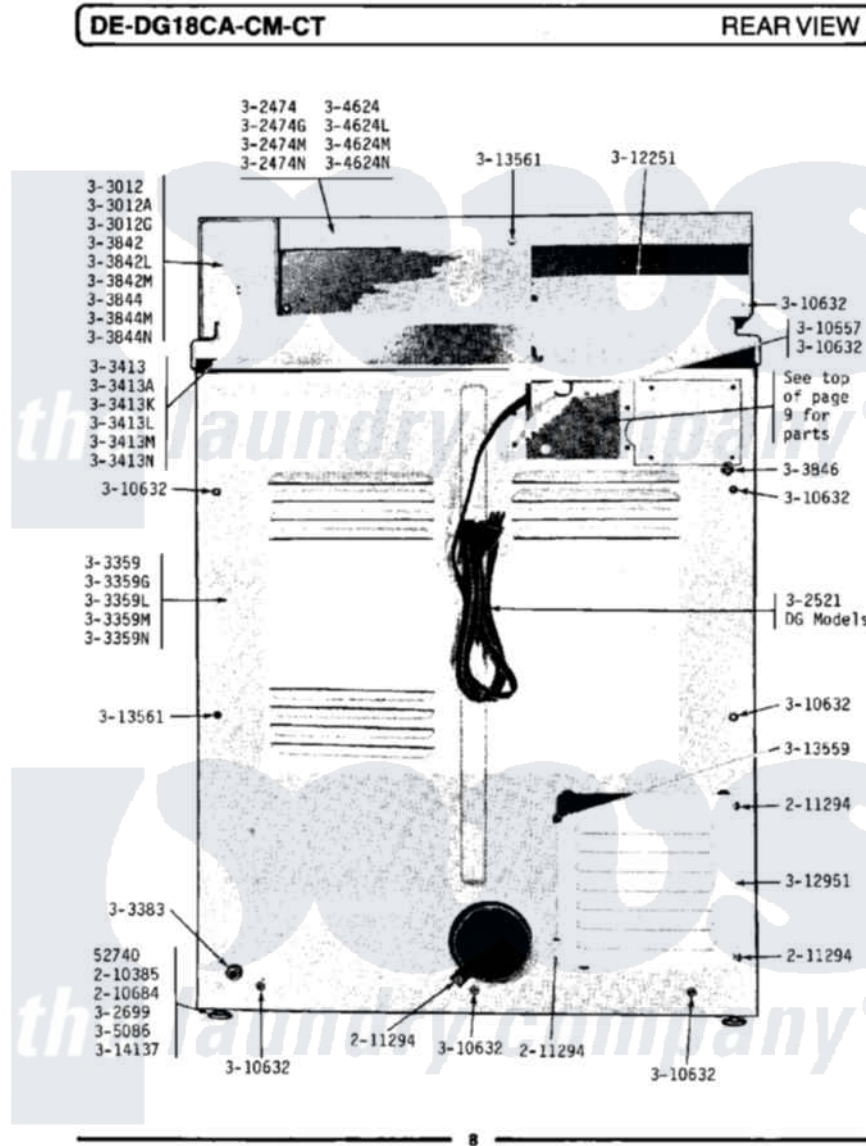

Maytag DE18CA 03 - REAR VIEW

Maytag [Commercial Maytag DE18CA Dryer Parts](#) Parts Diagram 03 - REAR VIEW
 Click on the part number to view part

| Item | Original Part Number | Replaced By | Status | Part Description |
|------|-------------------------|--------------------------|---------------|---|
| 001 | Y052740 | 62739 | | Nut, Lock |
| 002 | 210385 | | | Lock Nut For Adjustable Leg |
| 003 | 210684 | | | Foot, Adjustable Leg |
| 004 | 211294 | 90767 | | Screw, 8A X 3/8 HeX Washer Head Tapping |
| 005 | 211881 | | | Grommet, Cord Part Not Used-Gas Models Only |
| 006 | NLA | | Not Available | CONTROL COVER-WHITE |
| 007 | NLA | | Not Available | CONTROL COVER-HARVEST WHEAT |
| 008 | 302521 | | Not Available | CORD, POWER PART NOT USED-GAS MODELS ONLY |
| 009 | Y302699 | 22003428 | | Leg, Adjustable |
| 010 | NLA | | Not Available | CONTROL CENTER-WHITE |
| 011 | NLA | | Not Available | CABINET-WHITE |
| 012 | NLA | | Not Available | CABINET-ALMOND |
| 013 | NLA | | Not Available | CABINET-HARVEST WHEAT |
| 014 | Y303361 | | Not Available | BASE ASSY. (UPPER & |

| | | | |
|-----|-------------------------|-------------------------|-----------------------------|
| 014 | Y303301 | Not Available | LOWER) |
| 015 | NLA | Not Available | TOP COVER-WHITE |
| 016 | NLA | Not Available | TOP COVER-ALMOND |
| 017 | NLA | Not Available | TOP COVER-HARVEST WHEAT |
| 018 | Y303442 | | EXHAUST DUCT ASSEMBLY |
| 019 | NLA | Not Available | SCREW & WASHER ASSY. |
| 020 | NLA | Not Available | CONTROL COVER-WHITE |
| 021 | NLA | Not Available | CONTROL COVER-ALMOND |
| 022 | NLA | Not Available | CONTROL COVER-HARVEST WHEAT |
| 023 | Y305086 | | Adjustable Leg And Nut |
| 024 | 310557 | | Washer |
| 025 | Y310632 | 1163839 | Screw |
| 026 | NLA | Not Available | BACK FOR CONTROL PANEL |
| 027 | Y313559 | | Screw |
| 028 | Y313561 | | Screw---NA |
| 029 | Y314137 | | Foot, Rubber |