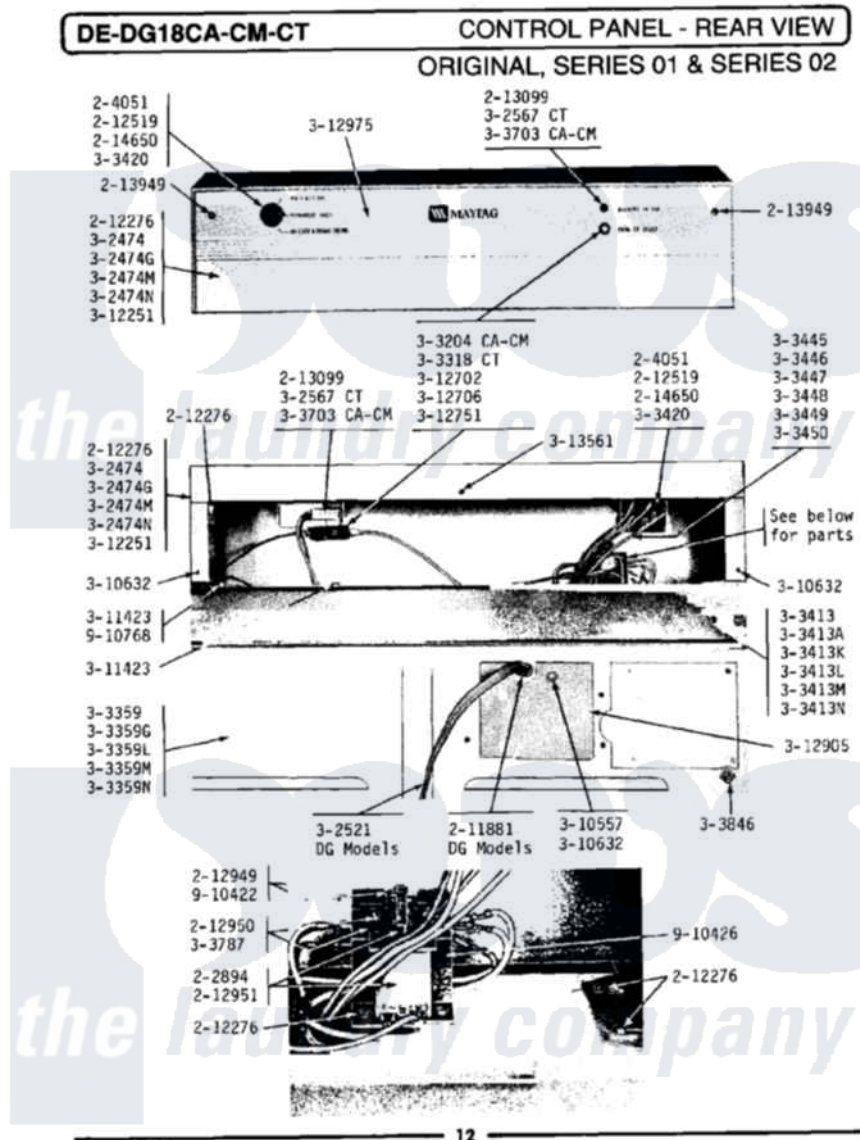

Maytag DE18CA 04 - CONTROL PANEL (SERIES 00)

Maytag Commercial Maytag DE18CA Dryer Parts Parts Diagram 04 - CONTROL PANEL (SERIES 00)
 Click on the part number to view part

Item	Original Part Number	Replaced By	Status	Part Description
001	204051	22204051		Knob
002	212276	W10116760		Screw
003	212519	488234		Screw 8-32 X 1/4
004	212949	22001866		Screw, Relay
005	212950	M0227520		Screw-Tc No.6-32 X 13/16", Preform SwiTch
006	212951			Screw, No.6-32 X 1/4 Inch
007	213099			Lens For Control Panel
008	213949			Screw, No.8-18 X 5/16 Inch
009	214650			Screw For 2-4051 Knob
010	NLA		Not Available	CONTROL COVER-WHITE
011	NLA		Not Available	CONTROL COVER-HARVEST WHEAT
012	Y303204			Start Switch With Nuts
013	NLA		Not Available	CABINET-WHITE
014	NLA		Not Available	CABINET-ALMOND
015	NLA		Not Available	TOP COVER-WHITE

016	NLA		Not Available	TOP COVER-ALMOND
017	NLA		Not Available	TOP COVER-HARVEST WHEAT
018	Y303420		Not Available	SELECTOR SWITCH
019	NLA		Not Available	MAIN WIRE HARNESS
020	Y303703			Pilot Light
021	NLA		Not Available	SCREW & WASHER ASSY.
022	310557			Washer
023	Y310632	1163839		Screw
024	Y311423	489483		Screw 10-32 X 1/2
025	NLA		Not Available	BACK FOR CONTROL PANEL
026	Y312702			Knurled Nut, Start Switch
027	Y312706	422617		Nut
028	312751			Lockwasher, Start Switch
029	Y312905		Not Available	COVER, TERMINAL
030	NLA		Not Available	CONTROL PANEL
031	Y313561			Screw---NA
032	910768	M0280301		Tie Electr