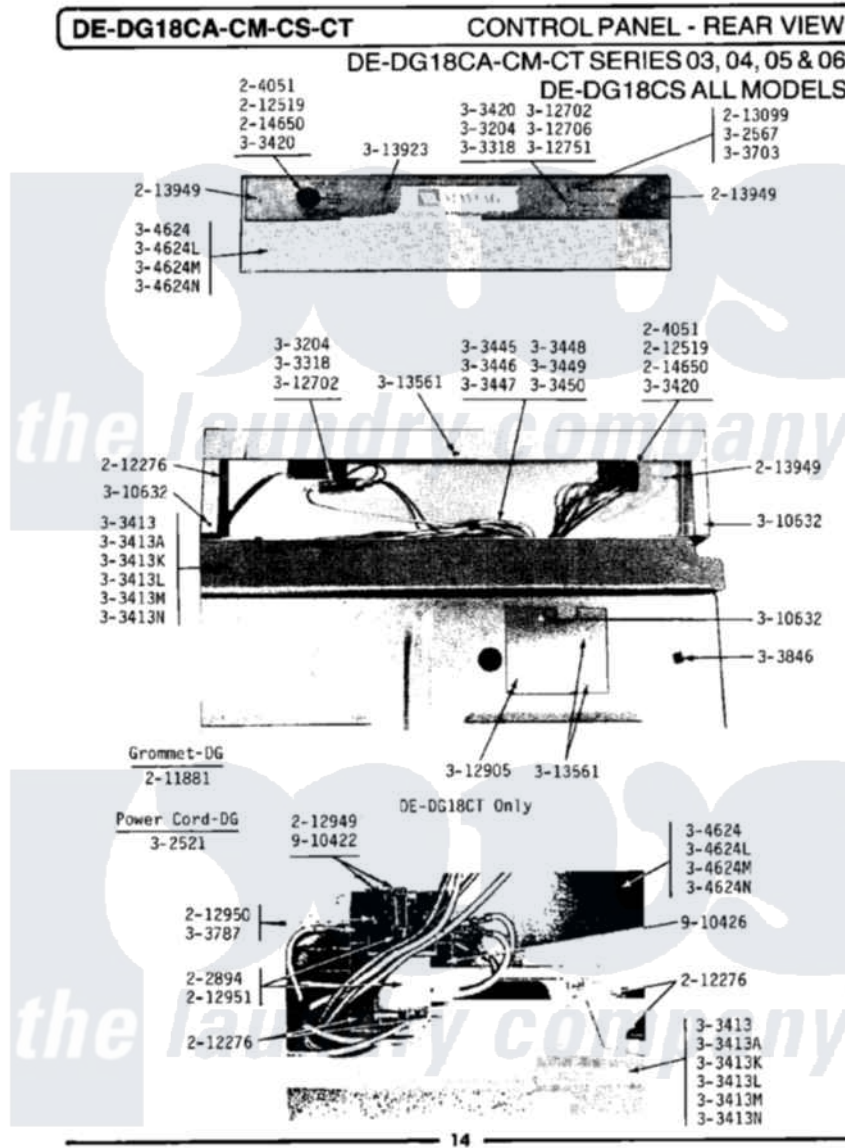

Maytag DE18CA 05 - CONTROL PANEL (SERIES 03)

Maytag Commercial Maytag DE18CA Dryer Parts Parts Diagram 05 - CONTROL PANEL (SERIES 03)
 Click on the part number to view part

Item	Original Part Number	Replaced By	Status	Part Description
001	204051	22204051		Knob
002	212276	W10116760		Screw
003	212519	488234		Screw 8-32 X 1/4
004	212949	22001866		Screw, Relay
005	212950	M0227520		Screw-Tc No.6-32 X 13/16", Preform SwiTch
006	212951			Screw, No.6-32 X 1/4 Inch
007	213099			Lens For Control Panel
008	213949			Screw, No.8-18 X 5/16 Inch
009	214650			Screw For 2-4051 Knob
010	Y303204			Start Switch With Nuts
011	NLA		Not Available	TOP COVER-WHITE
012	NLA		Not Available	TOP COVER-ALMOND
013	NLA		Not Available	TOP COVER-HARVEST WHEAT
014	Y303420		Not Available	SELECTOR SWITCH
015	NLA		Not Available	MAIN WIRE HARNESS

016	NLA		Not Available	MAIN WIRE HARNESS
017	Y303703			Pilot Light
018	NLA		Not Available	SCREW & WASHER ASSY.
019	NLA		Not Available	CONTROL COVER-WHITE
020	NLA		Not Available	CONTROL COVER-ALMOND
021	NLA		Not Available	CONTROL COVER-HARVEST WHEAT
022	Y310632	1163839		Screw
023	Y311423	489483		Screw 10-32 X 1/2
024	NLA		Not Available	BACK FOR CONTROL PANEL
025	Y312702			Knurled Nut, Start Switch
026	Y312706	422617		Nut
027	312751			Lockwasher, Start Switch
028	Y312905		Not Available	COVER, TERMINAL
029	Y313561			Screw---NA
030	NLA		Not Available	CONTROL PANEL