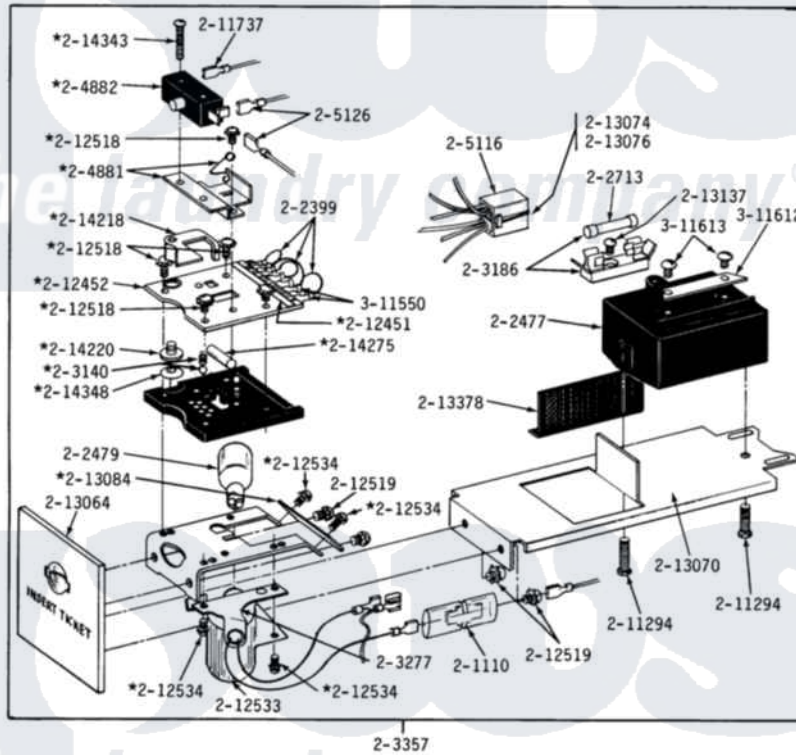

DE-DG18CT CT CONTROL CENTER COMPONENTS

Maytag [Commercial Maytag DE18CA Dryer Parts](#) Parts Diagram 06 - CA CONTROL CENTER
 Click on the part number to view part

Item	Original Part Number	Replaced By	Status	Part Description
001	Y052740	62739		Nut, Lock
002	NLA		Not Available	MTG. STRAP----NA
003	NLA		Not Available	OUTER CASE-WHITE
004	NLA		Not Available	OUTER CASE-HARVEST WHEAT
005	NLA		Not Available	BUTTON MARKER
006	211251			Screw, Transformer
007	211294	90767		Screw, 8A X 3/8 HeX Washer Head Tapping
008	212276	W10116760		Screw
009	212277			Screw, No.8 X 1/2 Inch
010	NLA		Not Available	ACCESS DOOR FOR TIMER
011	NLA		Not Available	GASKET UNDER CONTROL CENTER
012	NLA		Not Available	KNOB AND DIAL
013	NLA		Not Available	CONTROL CENTER-WHITE
014	Y303222			TIMER RPR