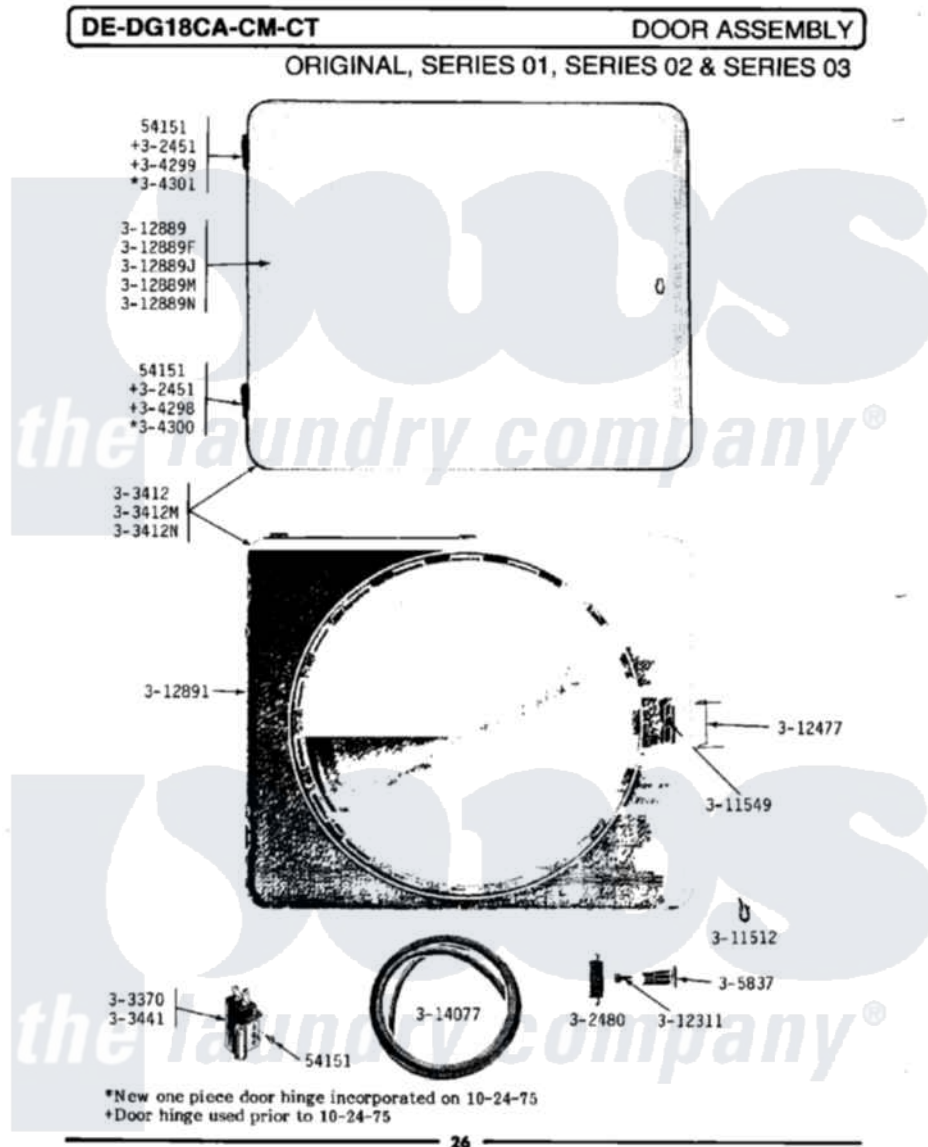

Maytag DE18CA 07 - D0OR ASSEMBLY

Maytag Commercial Maytag DE18CA Dryer Parts Parts Diagram 07 - D0OR ASSEMBLY
Click on the part number to view part

Item	Original Part Number	Replaced By	Status	Part Description
001	NLA		Not Available	SCREW, No.4-40 X 1/4
002	NLA		Not Available	HINGE ASSEMBLY---N
003	NLA		Not Available	LATCH
004	Y303370			Door Switch
005	NLA		Not Available	DOOR COMPLETE-WHITE
006	NLA		Not Available	DOOR COMPLETE-HARVEST WHEAT
007	Y303441		Not Available	DOOR SWITCH
008	Y304298			Hinge - Lower
009	NLA		Not Available	HINGE - UPPER
010	NLA		Not Available	HINGE - LOWER
011	NLA		Not Available	PANEL COVER
012	NLA		Not Available	KNOB AND SCREW
013	NLA		Not Available	FASTENER
014	NLA		Not Available	WIRE CLIP
015	NLA		Not Available	SCREW---NA
				MAGNETIC LATCH

016	NLA	Not Available	MAGNETIC LATCH RETAINER
017	NLA	Not Available	DOOR PANEL-WHITE
018	NLA	Not Available	DOOR PANEL-HARVEST WHEAT
019	Y312891	Not Available	DOOR LINER - INNER HALF
020	314077		Door Seal