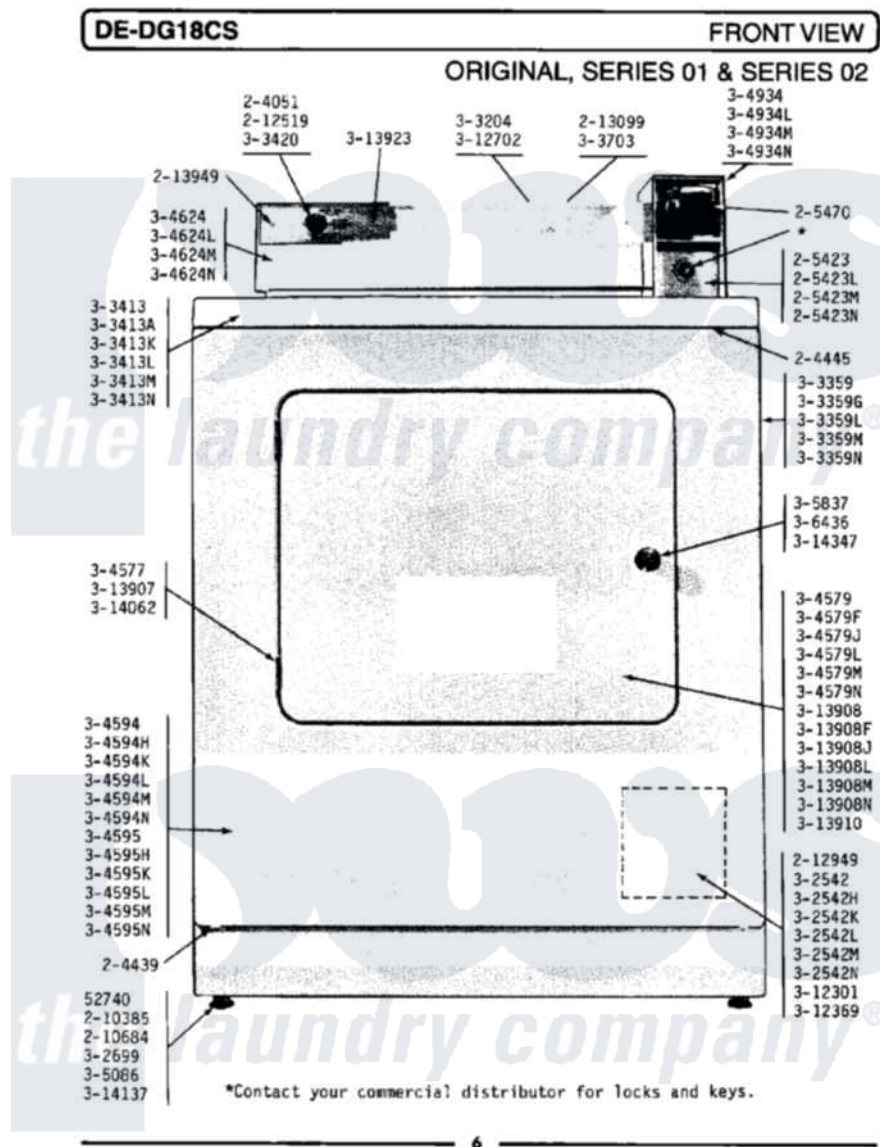

Maytag DE18CA 08 - FRONT PANEL-REAR VIEW

Maytag Commercial Maytag DE18CA Dryer Parts Parts Diagram 08 - FRONT PANEL-REAR VIEW
 Click on the part number to view part

Item	Original Part Number	Replaced By	Status	Part Description
001	NLA		Not Available	SCREW, No.4-40 X 1/4
002	Y055978			Rubber Adhesive, 2 Oz Tube
003	204439			Screw And Fstner Assembly
004	212982	22001650		Fastener, Spring
005	NLA		Not Available	HINGE ASSEMBLY---N
006	NLA		Not Available	DOOR COMPLETE-WHITE
007	NLA		Not Available	DOOR COMPLETE-HARVEST WHEAT
008	NLA		Not Available	FRONT PANEL-WHITE
009	NLA		Not Available	FRONT PANEL-HARVEST WHEAT
010	Y304298			Hinge - Lower
011	NLA		Not Available	HINGE - UPPER
012	NLA		Not Available	HINGE - LOWER
013	NLA		Not Available	HINGE - UPPER
014	310560	74004005		Screw, 6-32 X 5/16"
015	NLA		Not Available	STRIKE PLATE

016	NLA	Not Available	DOOR PANEL-WHITE
017	NLA	Not Available	DOOR PANEL-HARVEST WHEAT
018	Y312891	Not Available	DOOR LINER - INNER HALF
019	Y313340		LABEL, LINT SCREEN INSTRUCTION
020	Y313927		INSTRUCTION LABEL
021	314077		Door Seal
022	NLA	Not Available	GAS IGNITION LABEL
023	314286		Seal For Front Panel