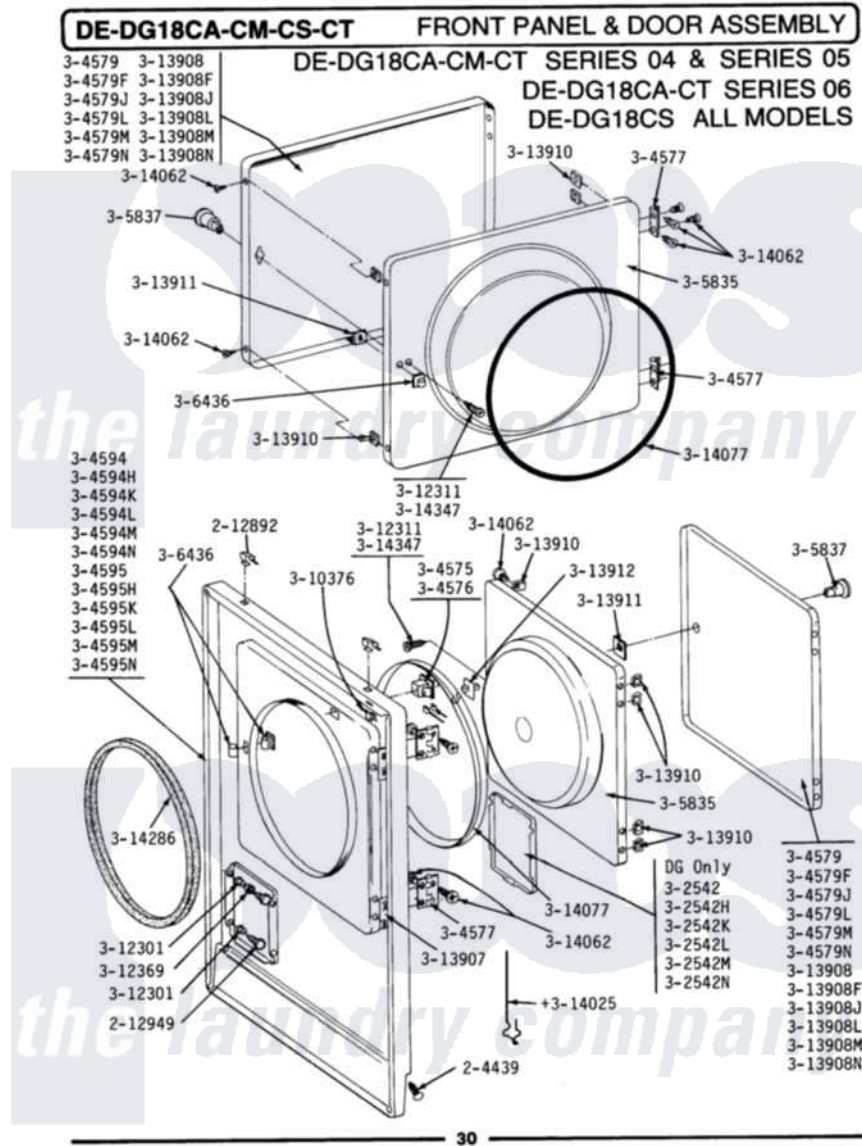

Maytag DE18CA 09 - FRONT PANEL & DOOR ASSY (SERIES 04)

Maytag Commercial Maytag DE18CA Dryer Parts Parts Diagram 09 - FRONT PANEL & DOOR ASSY (SERIES 04)
 Click on the part number to view part

Item	Original Part Number	Replaced By	Status	Part Description
001	204439			Screw And Fstner Assembly
002	212982	22001650		Fastener, Spring
003	Y304575	W10169313		Switch-Dor
004	Y304577	33001230		Hinge, Door
005	Y304579	Y306668		DOOR (WHT)
006	NLA		Not Available	DOOR-ALMOND
007	NLA		Not Available	DOOR-HARVEST WHEAT
008	NLA		Not Available	FRONT PANEL-WHITE
009	NLA		Not Available	FRONT PANEL-ALMOND
010	NLA		Not Available	FRONT PANEL-HARVEST WHEAT
011	NLA		Not Available	INNER DOOR WITH KNOB & SCRE
012	NLA		Not Available	KNOB AND SCREW
013	306436			Door Latch Kit--W
014	Y310376			Clip, Door Switch Harness
015	NLA		Not Available	SCREW---NA

016	Y313340		LABEL, LINT SCREEN INSTRUCTION
017	Y313907		Fastener, Twin
018	Y313908		DOOR PANEL-WHITE
019	NLA	Not Available	DOOR PANEL-ALMOND
020	NLA	Not Available	DOOR PANEL-HARVEST WHEAT
021	Y313910		Clip, Door Liner To Outer Panel
022	Y313911		Door Strike Retainer
023	Y313927		INSTRUCTION LABEL
024	Y314025		Latch For Access Door
025	Y314062		Screw, Door Hinge And Panel
026	314077		Door Seal
027	NLA	Not Available	GAS IGNITION LABEL
028	314286		Seal For Front Panel
029	NLA	Not Available	SCREW FOR DOOR KNOB---NA