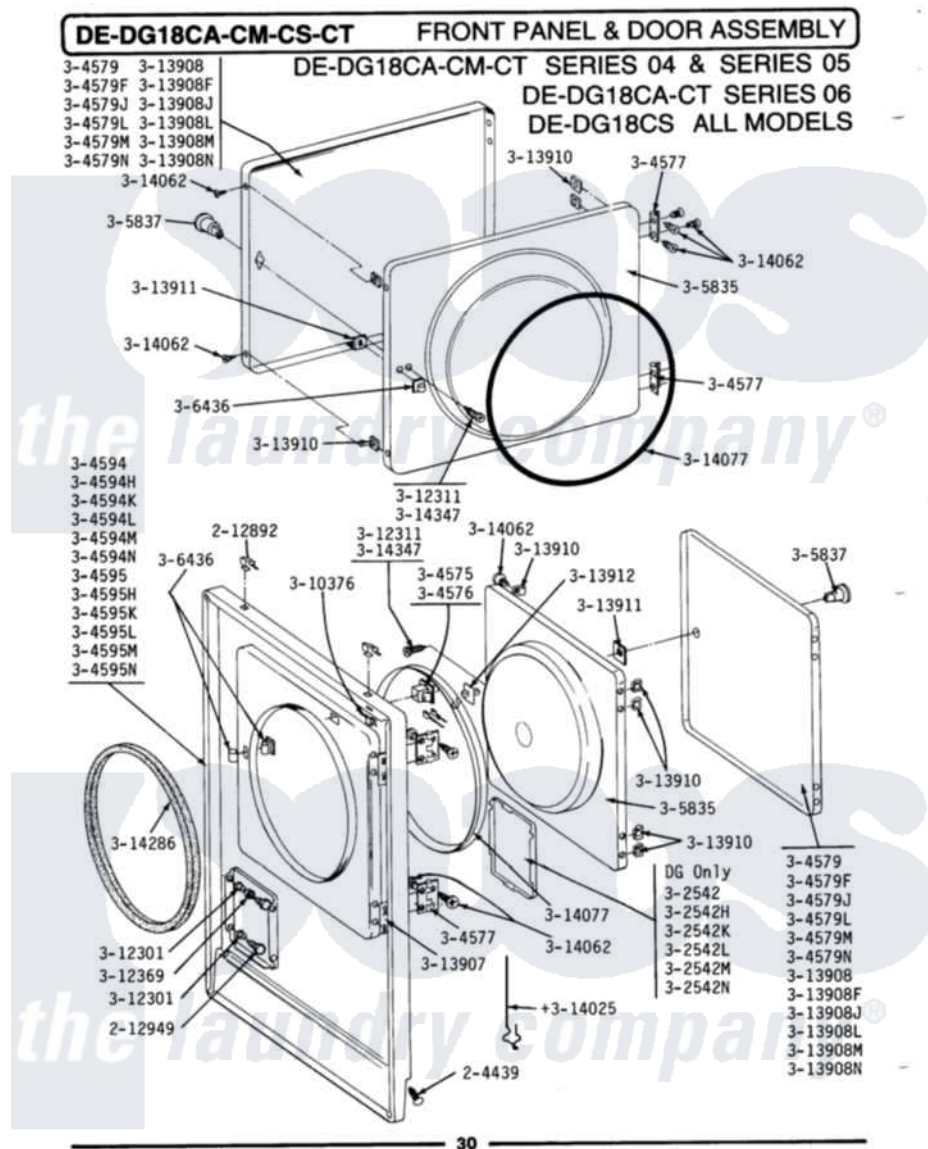

Maytag DE18CA 10 - FRONT PANEL & DOOR ASSY (SERIES 06)

Maytag Commercial Maytag DE18CA Dryer Parts Parts Diagram 10 - FRONT PANEL & DOOR ASSY (SERIES 06)
 Click on the part number to view part

| Item | Original Part Number | Replaced By | Status | Part Description |
|------|-------------------------|---------------------------|---------------|-----------------------------|
| 001 | 204439 | | | Screw And Fstner Assembly |
| 002 | 212982 | 22001650 | | Fastener, Spring |
| 003 | Y304575 | W10169313 | | Switch-Dor |
| 004 | Y304577 | 33001230 | | Hinge, Door |
| 005 | Y304579 | Y306668 | | DOOR (WHT) |
| 006 | NLA | | Not Available | DOOR-ALMOND |
| 007 | NLA | | Not Available | DOOR-HARVEST WHEAT |
| 008 | NLA | | Not Available | FRONT PANEL-WHITE |
| 009 | NLA | | Not Available | FRONT PANEL-ALMOND |
| 010 | NLA | | Not Available | FRONT PANEL-HARVEST WHEAT |
| 011 | NLA | | Not Available | INNER DOOR WITH KNOB & SCRE |
| 012 | NLA | | Not Available | KNOB AND SCREW |
| 013 | 306436 | | | Door Latch Kit--W |
| 014 | Y310376 | | | Clip, Door Switch Harness |
| 015 | NLA | | Not Available | SCREW---NA |

| | | | |
|-----|-------------------------|---------------|---------------------------------|
| 016 | Y313340 | | LABEL, LINT SCREEN INSTRUCTION |
| 017 | Y313907 | | Fastener, Twin |
| 018 | Y313908 | | DOOR PANEL-WHITE |
| 019 | NLA | Not Available | DOOR PANEL-ALMOND |
| 020 | NLA | Not Available | DOOR PANEL-HARVEST WHEAT |
| 021 | Y313910 | | Clip, Door Liner To Outer Panel |
| 022 | Y313911 | | Door Strike Retainer |
| 023 | Y313927 | | INSTRUCTION LABEL |
| 024 | Y314025 | | Latch For Access Door |
| 025 | Y314062 | | Screw, Door Hinge And Panel |
| 026 | 314077 | | Door Seal |
| 027 | NLA | Not Available | GAS IGNITION LABEL |
| 028 | 314286 | | Seal For Front Panel |
| 029 | NLA | Not Available | SCREW FOR DOOR KNOB---NA |