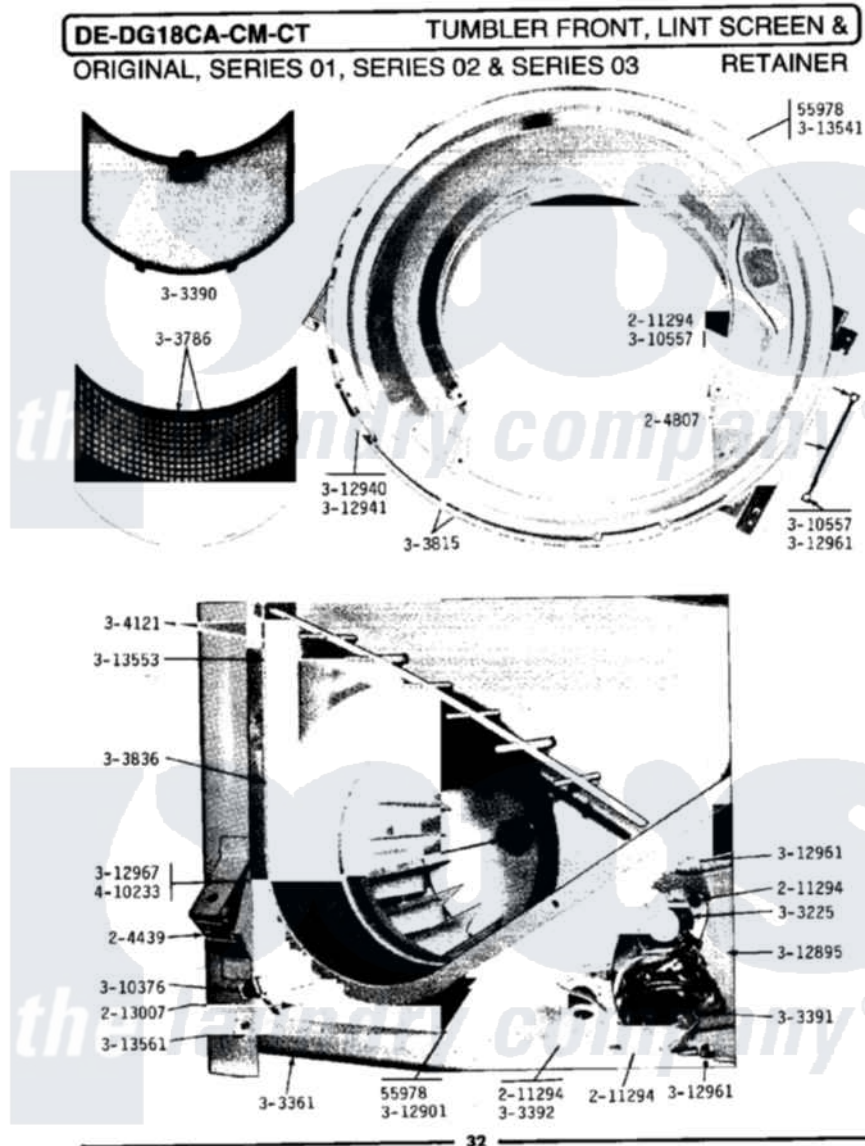

# Maytag DE18CA 11 - TUMBLER FRONT, LINT SCREEN & RETAINER

Maytag [Commercial Maytag DE18CA Dryer Parts](#) Parts Diagram 11 - TUMBLER FRONT, LINT SCREEN & RETAINER  
 Click on the part number to view part

Item	Original Part Number	Replaced By	Status	Part Description
001	<a href="#">Y055978</a>			Rubber Adhesive, 2 Oz Tube
002	<a href="#">204439</a>			Screw And Fstner Assembly
003	<a href="#">204807</a>			Ground Wire, Supp. Plte To Top Cover
004	<a href="#">210720</a>			Rivet, Bearing To Tumbler Fmt
005	<a href="#">211294</a>	<a href="#">90767</a>		Screw, 8A X 3/8 HeX Washer Head Tapping
006	<a href="#">213007</a>			Xfor Cabinet See Cabinet, Back
007	<a href="#">Y303225</a>			Thermostat, Permanent Press
008	Y303361		Not Available	BASE ASSY. (UPPER & LOWER)
009	Y303390		Not Available	LINT SCREEN
010	Y303391	<a href="#">33303391</a>		Thermostat, Cycling
011	<a href="#">303392</a>			Thermostat, Cycling
012	Y303786		Not Available	LINT SCREEN WITH RETAINER
013	Y303815	<a href="#">33001231</a>		Front- Tumbler