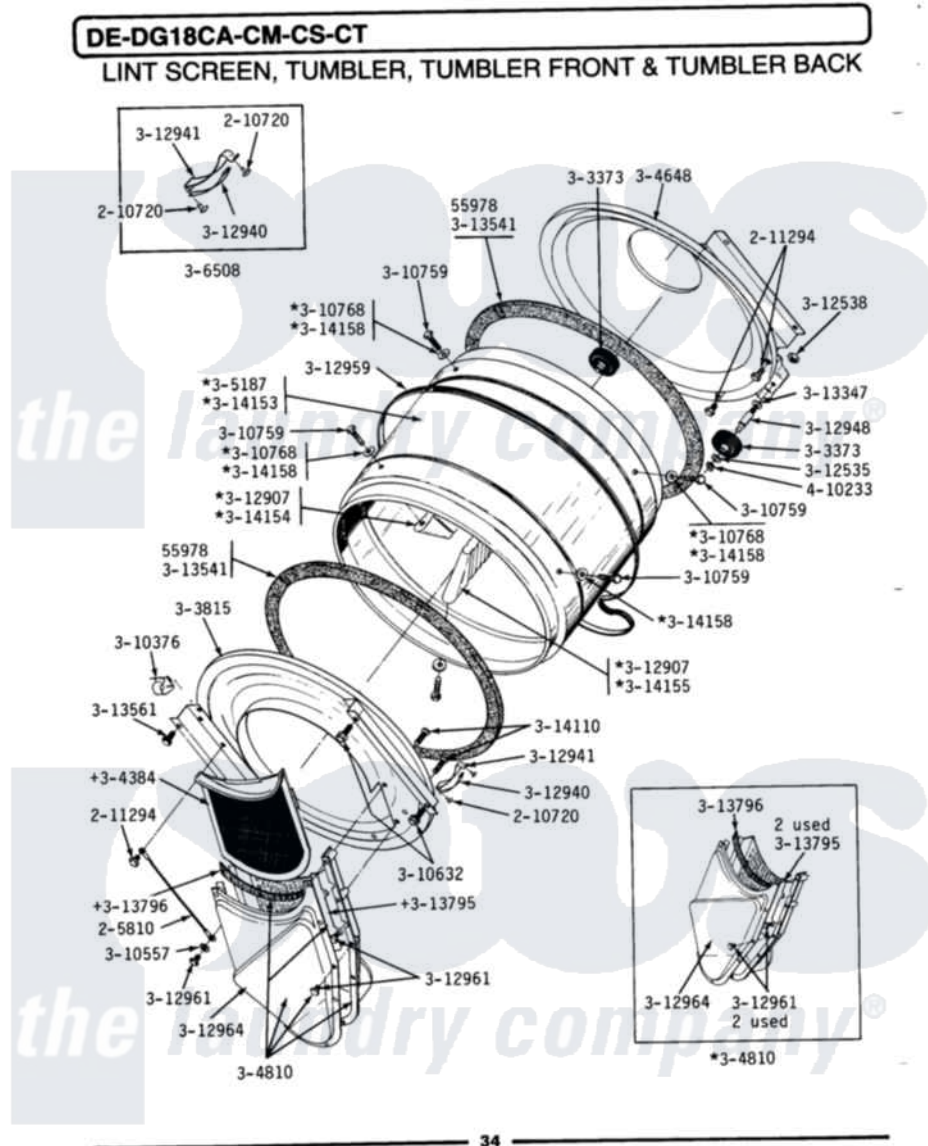

Maytag DE18CA 12 - LINT SCREEN, TUMBLER (FRONT & BACK)

Maytag Commercial Maytag DE18CA Dryer Parts Parts Diagram 12 - LINT SCREEN, TUMBLER (FRONT & BACK)
 Click on the part number to view part

Item	Original Part Number	Replaced By	Status	Part Description
001	Y053241			Set Screw, Motor Pulley
002	Y055978			Rubber Adhesive, 2 Oz Tube
003	205810			Wire, Ground
004	210720			Rivet, Bearing To Tumbler Frnt
005	211294	90767		Screw, 8A X 3/8 HeX Washer Head Tapping
006	Y303373	12001541		Drum Roller/Washer Assembly--W
007	Y303815	33001231		Front- Tumbler
008	Y304244			Motor Pulley With Set Screw
009	Y304384	33001003		Screen, Lint
010	Y304648	33001106		Back, Tumbler
011	Y304810		Not Available	OUTLET DUCT ASSEMBLY---S
012	Y305185	6-3051850		Pulley- MO
013	305187		Not Available	TUMBLER W/BAFFLES
014	306508			Tumbler Bearing Kit ---W

015	Y310376		Clip, Door Switch Harness
016	310557		Washer
017	Y310632	1163839	Screw
018	Y310759		Screw, Tumbler Baffles
019	NLA	Not Available	WASHER
020	312535		Washer, Vault Mounting Brk.
021	312538	33001443	Nut, Hex
022	Y312907		Tumbler Baffle
023	312940	306508	Tumbler Bearing Kit ---W
024	312941	306508	Tumbler Bearing Kit ---W
025	Y312948	6-3129480	Shaft- Tumbler
026	Y312959		Poly "V" Belt For Tumbler
027	Y312961	W10116751	Screw
028	Y312964	Not Available	OUTLET DUCT - OUTER HALF
029	Y313347	312535	Washer, Vault Mounting Brk.
030	Y313541	33313541	Seal- Tumbler
031	Y313561		Screw---NA
032	Y313795		Guide For Lint Screen
033	Y313796		Lint Seal
034	Y314110	33002917	Screw, No.10-16
035	Y314153	Not Available	TUMBLER No.
036	314155	33001004	Baffle, Tall
037	314158		Washer, Baffle To Tumbler
038	410233	9703438	Ring-Retrn