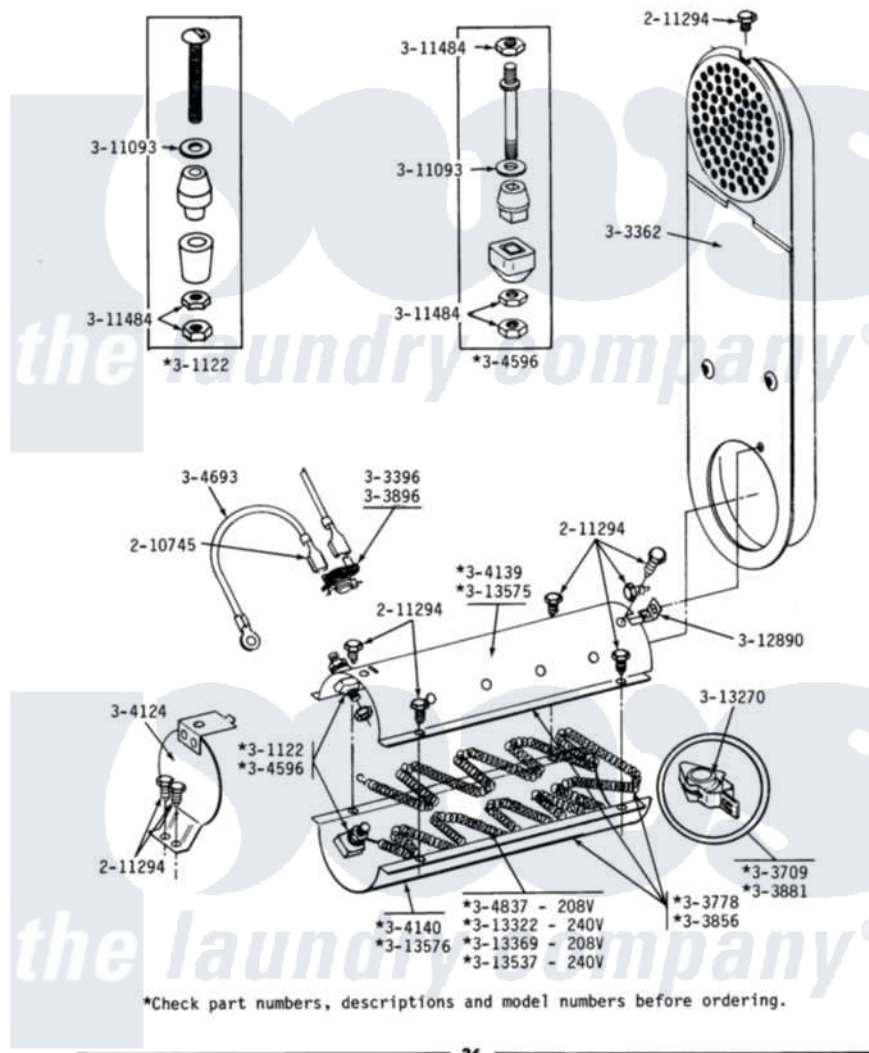

Maytag DE18CA 13 - INLET DUCT & HEATER ASSEMBLY

DE18CA-CM-CS-CT INLET DUCT & HEATER ASSEMBLY

Maytag Commercial Maytag DE18CA Dryer Parts Parts Diagram 13 - INLET DUCT & HEATER ASSEMBLY
 Click on the part number to view part

Item	Original Part Number	Replaced By	Status	Part Description
001	210745			Wire Terminal
002	211294	90767		Screw, 8A X 3/8 HeX Washer Head Tapping
003	301122	Y304596		Terminal Insulator Assembly
004	Y303362			Inlet Duct Assembly - DE
005	303396			Thermostat, Hi-Limit
006	303709			Clip And Insulator Assembly
007	Y303778			Heater Assembly Complete
008	Y303856		Not Available	HEATER ASSY. COMPLETE (208V)
009	Y303881			Clip And Insulator Assembly
010	303896			Hi-Limit Thermostat-Canada
011	304124		Not Available	HEATER SHIELD
012	NLA		Not Available	HEATER CHAMBER - TOP
013	NLA		Not Available	HEATER CHAMBER - BOTTOM
014	Y304596			Terminal Insulator Assembly

015	Y304693		Jumper Wire
016	Y304837	W10116793	Element
017	311093		Washer, Terminal Connection
018	311484	112432	Nut
019	Y312890		Retainer, Heater Chamber
020	Y313270		Insulator For Heater Elemen
021	Y313322		Heater Element - DE Models
022	NLA	Not Available	HEATER ELEMENT 208 VOLT
023	Y313537		Heater Element 240 Volt
024	Y313575	Not Available	HEATER CHAMBER, TOP
025	Y313576		Heater Chamber, Bottom