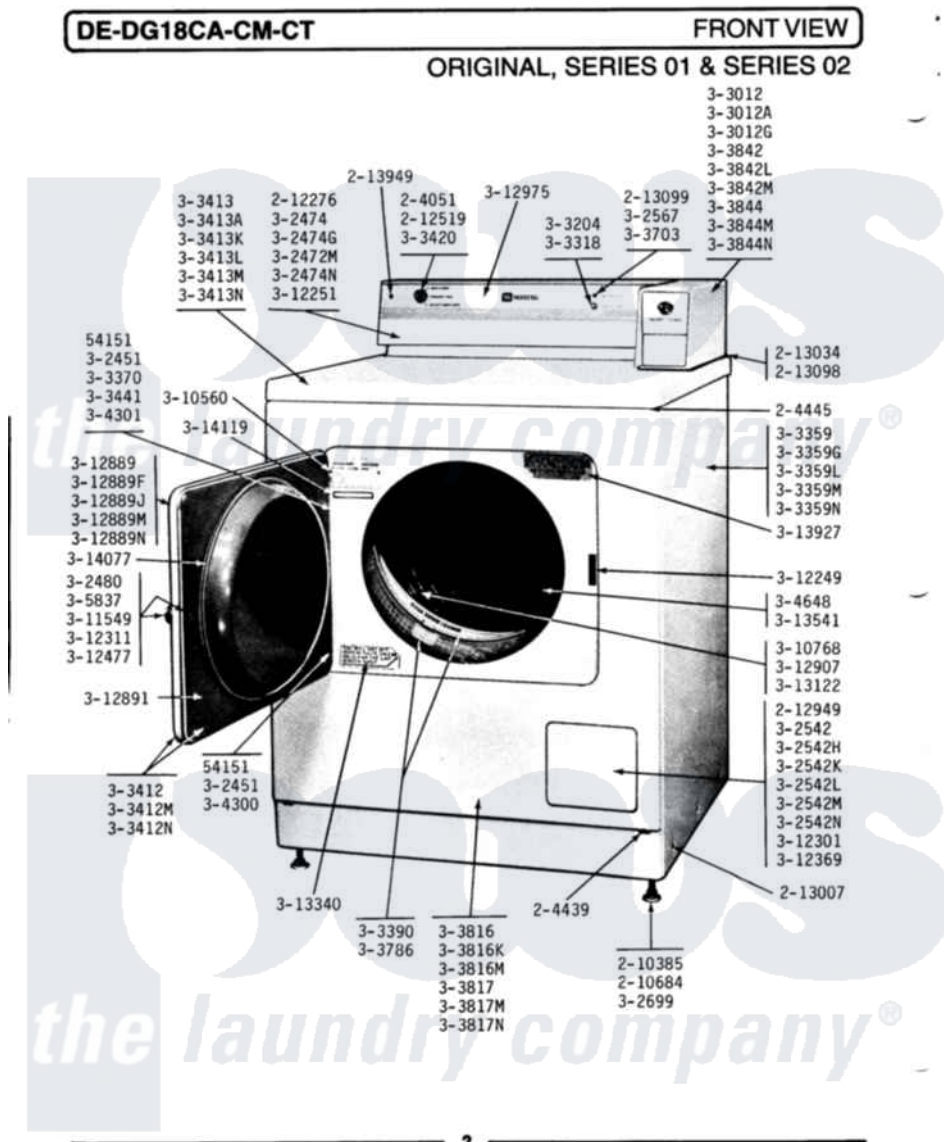

Maytag DE18CM 01 - FRONT VIEW

Maytag Commercial Maytag DE18CM Dryer Parts Parts Diagram 01 - FRONT VIEW
 Click on the part number to view part

Item	Original Part Number	Replaced By	Status	Part Description
001	NLA		Not Available	SCREW, No.4-40 X 1/4
002	204051	22204051		Knob
003	204439			Screw And Fstner Assembly
004	204445			Screw And Fastener Assembly
005	210385			Lock Nut For Adjustable Leg
006	210684			Foot, Adjustable Leg
007	212276	W10116760		Screw
008	212519	488234		Screw 8-32 X 1/4
009	212949	22001866		Screw, Relay
010	213007			Xfor Cabinet See Cabinet, Back
011	NLA		Not Available	GASKET UNDER CONTROL CENTER
012	213099			Lens For Control Panel
013	213949			Screw, No.8-18 X 5/16 Inch
014	NLA		Not Available	HINGE ASSEMBLY----N
015	NLA		Not Available	CONTROL COVER-WHITE