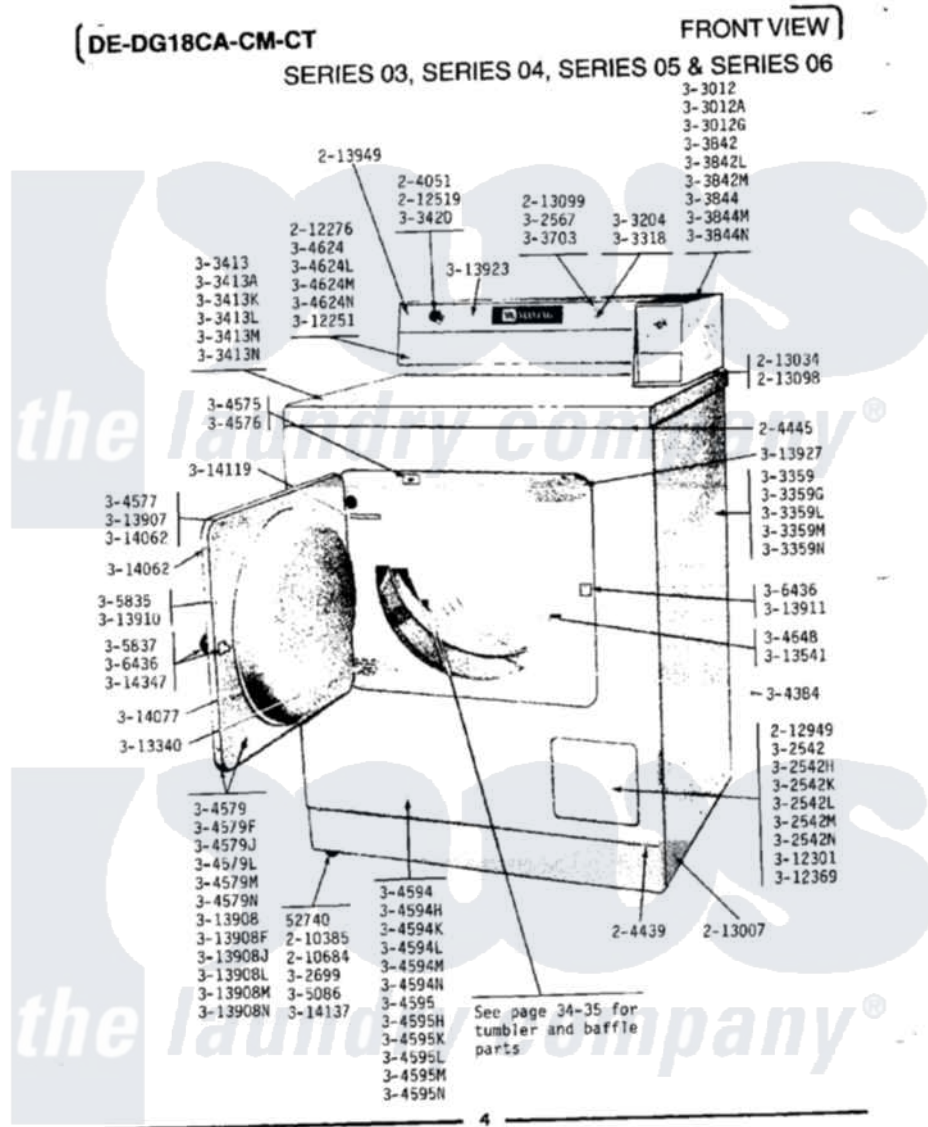

Maytag DE18CM 02 - FRONT VIEW (SERIES 03)

Maytag Commercial Maytag DE18CM Dryer Parts Parts Diagram 02 - FRONT VIEW (SERIES 03)
 Click on the part number to view part

Item	Original Part Number	Replaced By	Status	Part Description
001	Y052740	62739		Nut, Lock
002	204051	22204051		Knob
003	204439			Screw And Fstner Assembly
004	204445			Screw And Fastener Assembly
005	210385			Lock Nut For Adjustable Leg
006	210684			Foot, Adjustable Leg
007	212276	W10116760		Screw
008	212519	488234		Screw 8-32 X 1/4
009	212949	22001866		Screw, Relay
010	213007			Xfor Cabinet See Cabinet, Back
011	NLA		Not Available	GASKET UNDER CONTROL CENTER
012	213099			Lens For Control Panel
013	213949			Screw, No.8-18 X 5/16 Inch
014	Y303204			Start Switch With Nuts
015	NLA		Not Available	CABINET-WHITE