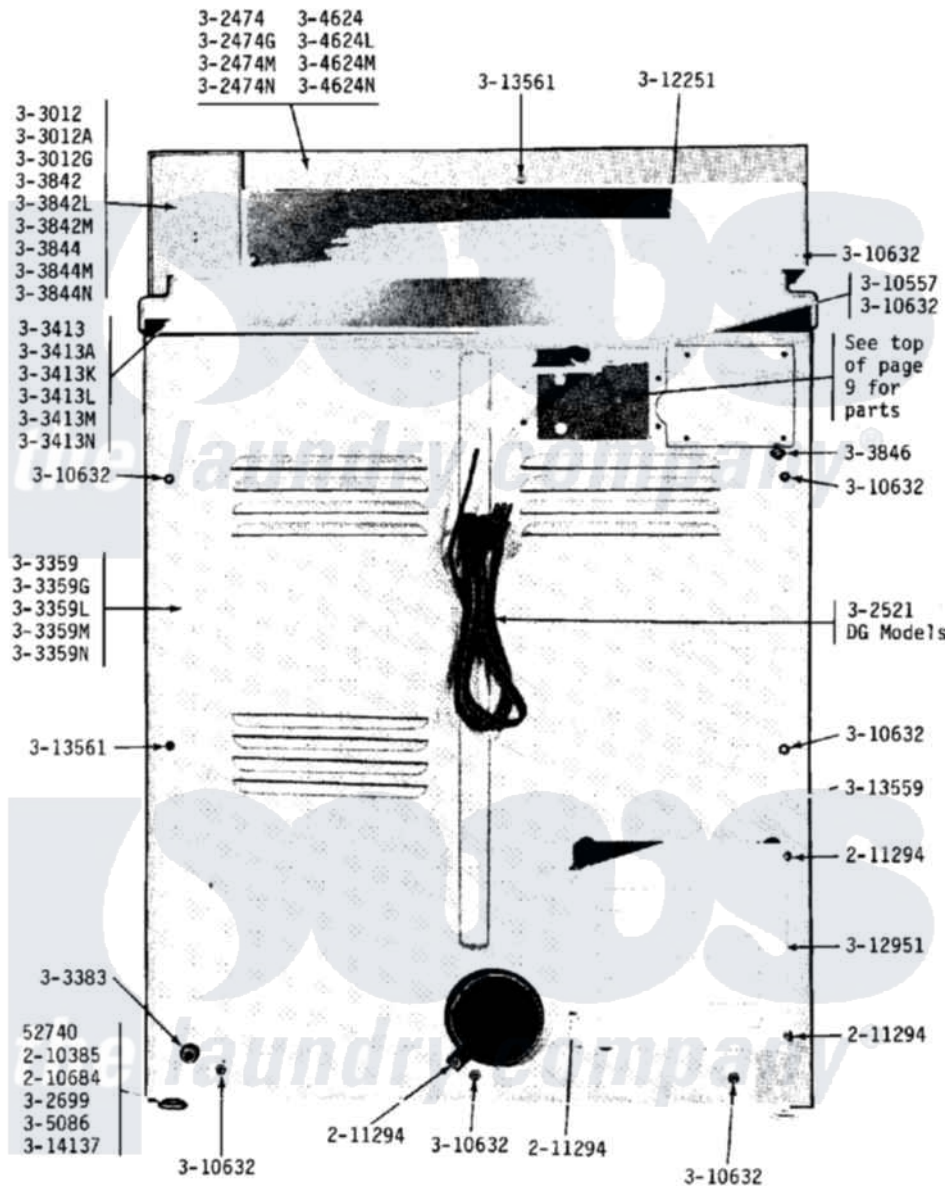

Maytag DE18CM 03 - REAR VIEW

Maytag [Commercial Maytag DE18CM Dryer Parts](#) Parts Diagram 03 - REAR VIEW
 Click on the part number to view part

Item	Original Part Number	Replaced By	Status	Part Description
001	Y052740	62739		Nut, Lock
002	210385			Lock Nut For Adjustable Leg
003	210684			Foot, Adjustable Leg
004	211294	90767		Screw, 8A X 3/8 HeX Washer Head Tapping
005	NLA		Not Available	CONTROL COVER-WHITE
006	NLA		Not Available	CONTROL COVER-HARVEST WHEAT
007	Y302699	22003428		Leg, Adjustable
008	NLA		Not Available	CABINET-WHITE
009	NLA		Not Available	CABINET-ALMOND
010	NLA		Not Available	CABINET-HARVEST WHEAT
011	Y303361		Not Available	BASE ASSY. (UPPER & LOWER)
012	NLA		Not Available	TOP COVER-WHITE
013	NLA		Not Available	TOP COVER-ALMOND
014	NLA		Not Available	TOP COVER-HARVEST WHEAT

015	Y303442		EXHAUST DUCT ASSEMBLY
016	NLA	Not Available	CONTROL CENTER-WHITE
017	NLA	Not Available	CONTROL CENTER-HARVEST WHEA
018	NLA	Not Available	SCREW & WASHER ASSY.
019	NLA	Not Available	CONTROL COVER-WHITE
020	NLA	Not Available	CONTROL COVER-ALMOND
021	NLA	Not Available	CONTROL COVER-HARVEST WHEAT
022	Y305086		Adjustable Leg And Nut
023	310557		Washer
024	Y310632	1163839	Screw
025	Y311270		Washer, Terminal Block
026	Y311423	489483	Screw 10-32 X 1/2
027	311484	112432	Nut
028	Y312184		Strap, Grounding
029	Y312209	W10001200	Screw
030	NLA	Not Available	BACK FOR CONTROL PANEL
031	Y312904		Bracket, Terminal Block
032	Y312905	Not Available	COVER, TERMINAL
033	Y312951	Not Available	ACCESS COVER, BACK
034	Y313559		Screw
035	Y313561		Screw---NA
036	Y314137		Foot, Rubber
037	400008		Block, Terminal