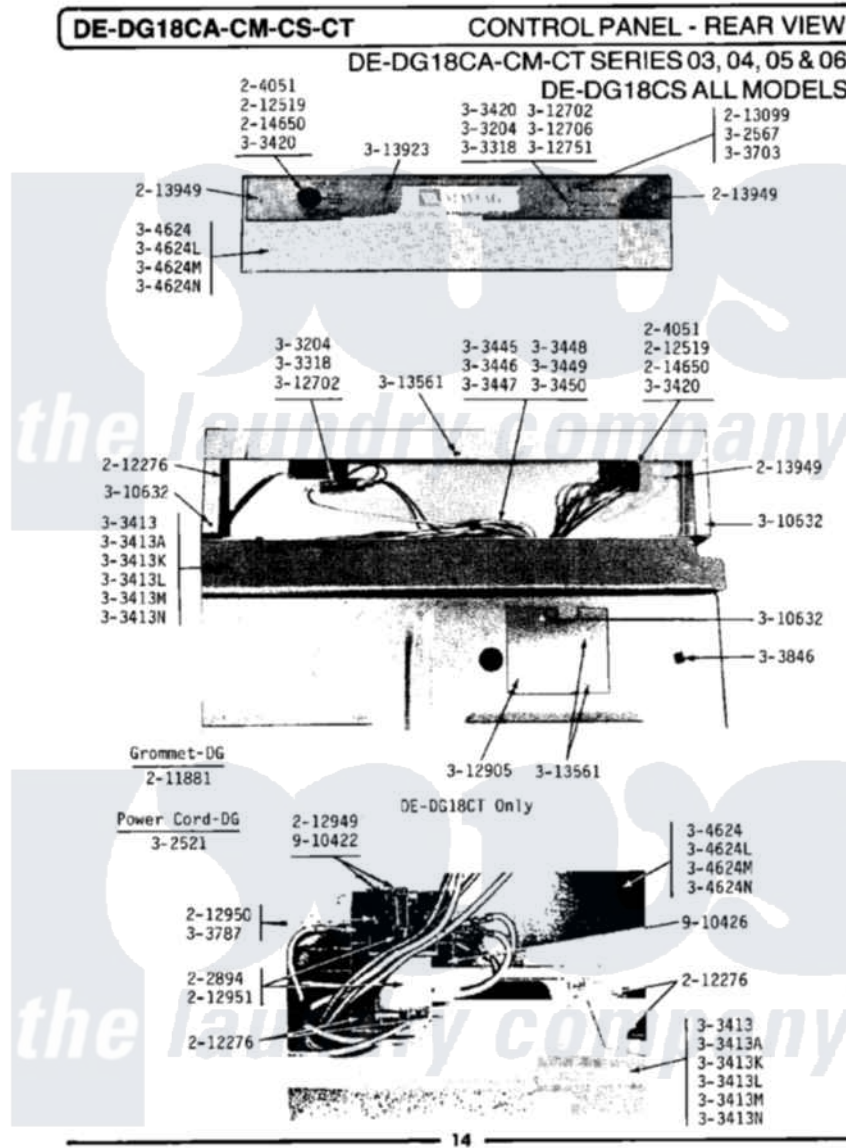

Maytag DE18CM 05 - CONTROL PANEL (SERIES 03)

Maytag [Commercial Maytag DE18CM Dryer Parts](#) Parts Diagram 05 - CONTROL PANEL (SERIES 03)
 Click on the part number to view part

Item	Original Part Number	Replaced By	Status	Part Description
001	204051	22204051		Knob
002	212276	W10116760		Screw
003	212519	488234		Screw 8-32 X 1/4
004	212949	22001866		Screw, Relay
005	212950	M0227520		Screw-Tc No.6-32 X 13/16", Preform SwiTch
006	212951			Screw, No.6-32 X 1/4 Inch
007	213099			Lens For Control Panel
008	213949			Screw, No.8-18 X 5/16 Inch
009	214650			Screw For 2-4051 Knob
010	Y303204			Start Switch With Nuts
011	NLA		Not Available	TOP COVER-WHITE
012	NLA		Not Available	TOP COVER-ALMOND
013	NLA		Not Available	TOP COVER-HARVEST WHEAT
014	Y303420		Not Available	SELECTOR SWITCH
015	NLA		Not Available	MAIN WIRE HARNESS

016	Y303703		Pilot Light
017	NLA	Not Available	SCREW & WASHER ASSY.
018	NLA	Not Available	CONTROL COVER-WHITE
019	NLA	Not Available	CONTROL COVER-ALMOND
020	NLA	Not Available	CONTROL COVER-HARVEST WHEAT
021	Y310632	1163839	Screw
022	Y311423	489483	Screw 10-32 X 1/2
023	NLA	Not Available	BACK FOR CONTROL PANEL
024	Y312702		Knurled Nut, Start Switch
025	Y312706	422617	Nut
026	312751		Lockwasher, Start Switch
027	Y312905	Not Available	COVER, TERMINAL
028	Y313561		Screw---NA
029	NLA	Not Available	CONTROL PANEL