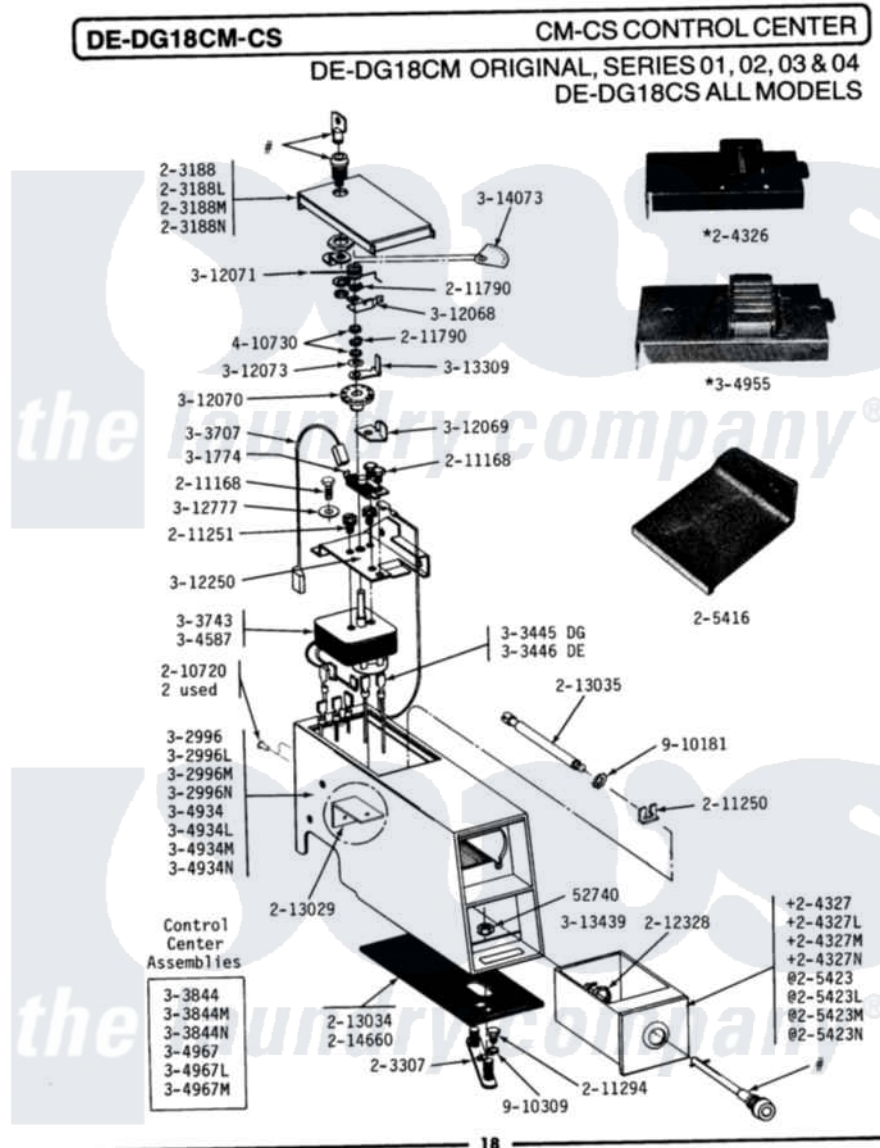

Maytag DE18CM 06 - CM CONTROL CENTER

Maytag Commercial Maytag DE18CM Dryer Parts Parts Diagram 06 - CM CONTROL CENTER
 Click on the part number to view part

Item	Original Part Number	Replaced By	Status	Part Description
001	Y052740	62739		Nut, Lock
002	203188		Not Available	TIMER ACCESS DOOR (WHT)
003	203188L		Not Available	ACCESS DOOR-ALMOND
004	203188M		Not Available	ACCESS DOOR-HARVEST WHEAT
005	NLA		Not Available	MTG. STRAP---NA
006	NLA		Not Available	COIN DROP ASSEMBLY
007	NLA		Not Available	COIN BOX-WHITE---NA
008	NLA		Not Available	COIN BOX-ALMOND
009	NLA		Not Available	COIN BOX - HARVEST WHEAT
010	205416			Guard For Coin Box
011	205423	208883		Coin Box K
012	205423L	208883		Coin Box K
013	205423M	208883		Coin Box K
014	210720			Rivet, Bearing To Tumbler Frnt