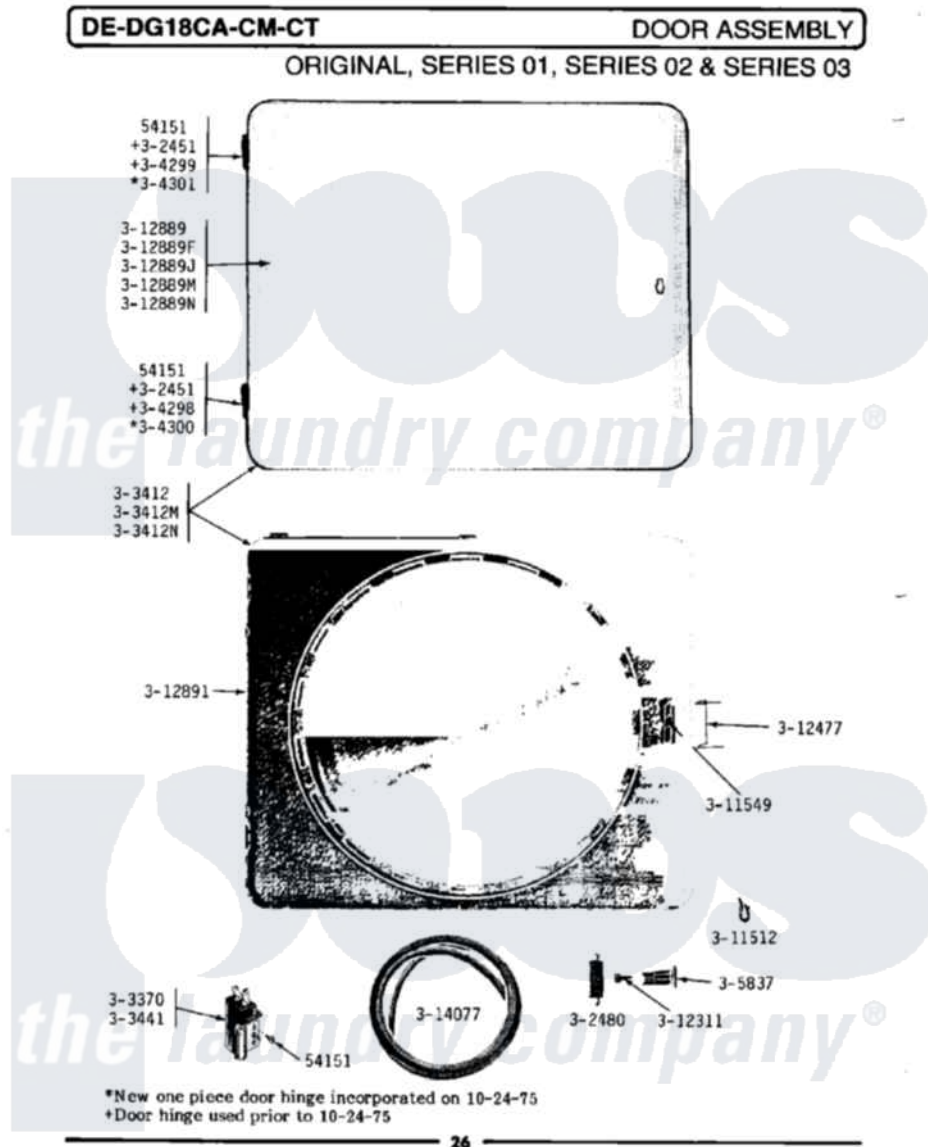

# Maytag DE18CM 08 - DOOR ASSEMBLY

Maytag [Commercial Maytag DE18CM Dryer Parts](#) Parts Diagram 08 - DOOR ASSEMBLY  
Click on the part number to view part

Item	Original Part Number	Replaced By	Status	Part Description
001	NLA		Not Available	SCREW, No.4-40 X 1/4
002	NLA		Not Available	HINGE ASSEMBLY---N
003	NLA		Not Available	LATCH
004	NLA		Not Available	DOOR COMPLETE-WHITE
005	NLA		Not Available	DOOR COMPLETE-HARVEST WHEAT
006	Y303441		Not Available	DOOR SWITCH
007	<a href="#">Y304298</a>			Hinge - Lower
008	NLA		Not Available	HINGE - UPPER
009	NLA		Not Available	HINGE - LOWER
010	NLA		Not Available	HINGE - UPPER
011	NLA		Not Available	KNOB AND SCREW
012	NLA		Not Available	FASTENER
013	NLA		Not Available	WIRE CLIP
014	NLA		Not Available	SCREW---NA
015	NLA		Not Available	MAGNETIC LATCH RETAINER

016	NLA	Not Available	DOOR PANEL-WHITE
017	NLA	Not Available	DOOR PANEL-HARVEST WHEAT
018	Y312891	Not Available	DOOR LINER - INNER HALF
019	<a href="#">314077</a>		Door Seal