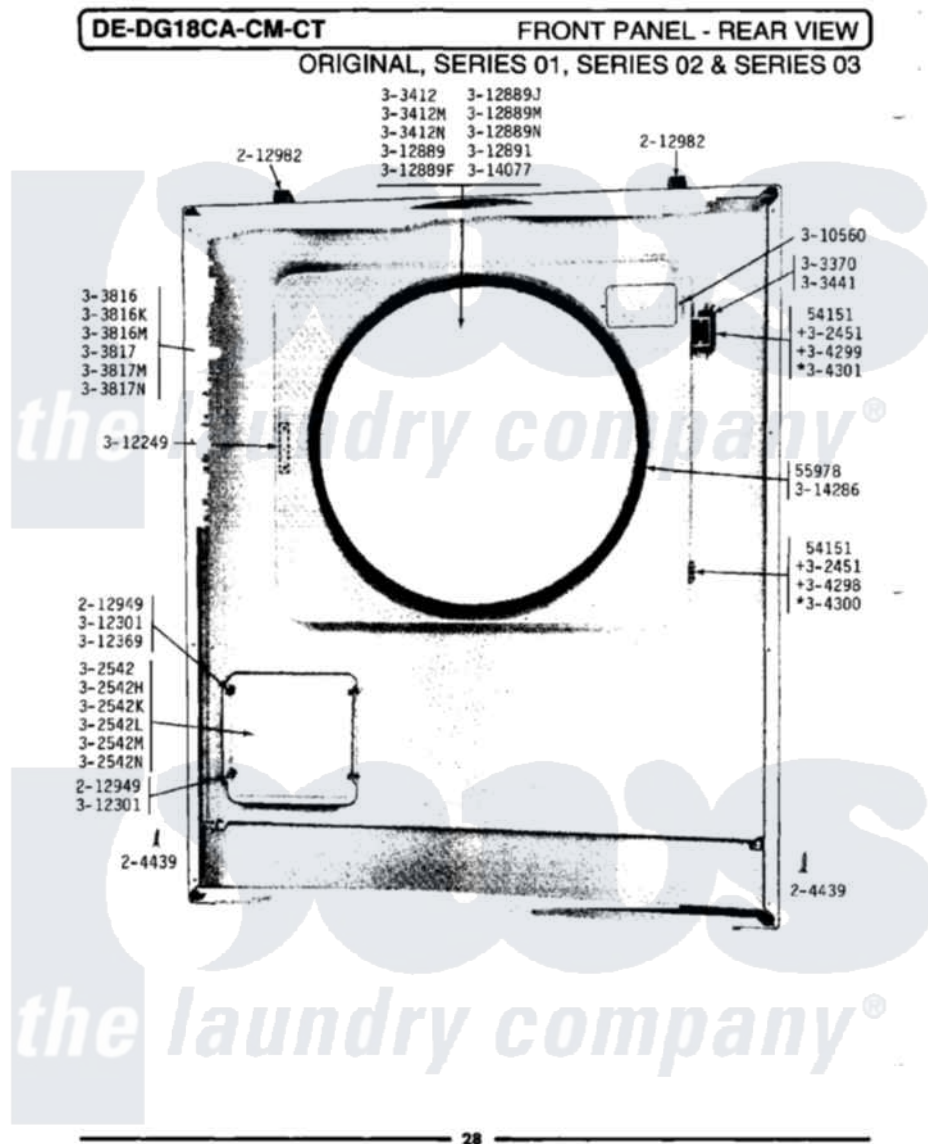

Maytag DE18CM 09 - FRONT PANEL-REAR VIEW

Maytag Commercial Maytag DE18CM Dryer Parts Parts Diagram 09 - FRONT PANEL-REAR VIEW
 Click on the part number to view part

Item	Original Part Number	Replaced By	Status	Part Description
001	NLA		Not Available	SCREW, No.4-40 X 1/4
002	Y055978			Rubber Adhesive, 2 Oz Tube
003	204439			Screw And Fstner Assembly
004	212982	22001650		Fastener, Spring
005	NLA		Not Available	HINGE ASSEMBLY----N
006	NLA		Not Available	DOOR COMPLETE-WHITE
007	NLA		Not Available	DOOR COMPLETE-HARVEST WHEAT
008	Y303441		Not Available	DOOR SWITCH
009	NLA		Not Available	FRONT PANEL-WHITE
010	NLA		Not Available	FRONT PANEL-HARVEST WHEAT
011	Y304298			Hinge - Lower
012	NLA		Not Available	HINGE - UPPER
013	NLA		Not Available	HINGE - LOWER
014	NLA		Not Available	HINGE - UPPER
015	310560	74004005		Screw, 6-32 X 5/16"

016	NLA	Not Available	STRIKE PLATE
017	NLA	Not Available	DOOR PANEL-WHITE
018	NLA	Not Available	DOOR PANEL-HARVEST WHEAT
019	Y312891	Not Available	DOOR LINER - INNER HALF
020	Y313340		LABEL, LINT SCREEN INSTRUCTION
021	Y313927		INSTRUCTION LABEL
022	314077		Door Seal
023	NLA	Not Available	GAS IGNITION LABEL
024	314286		Seal For Front Panel