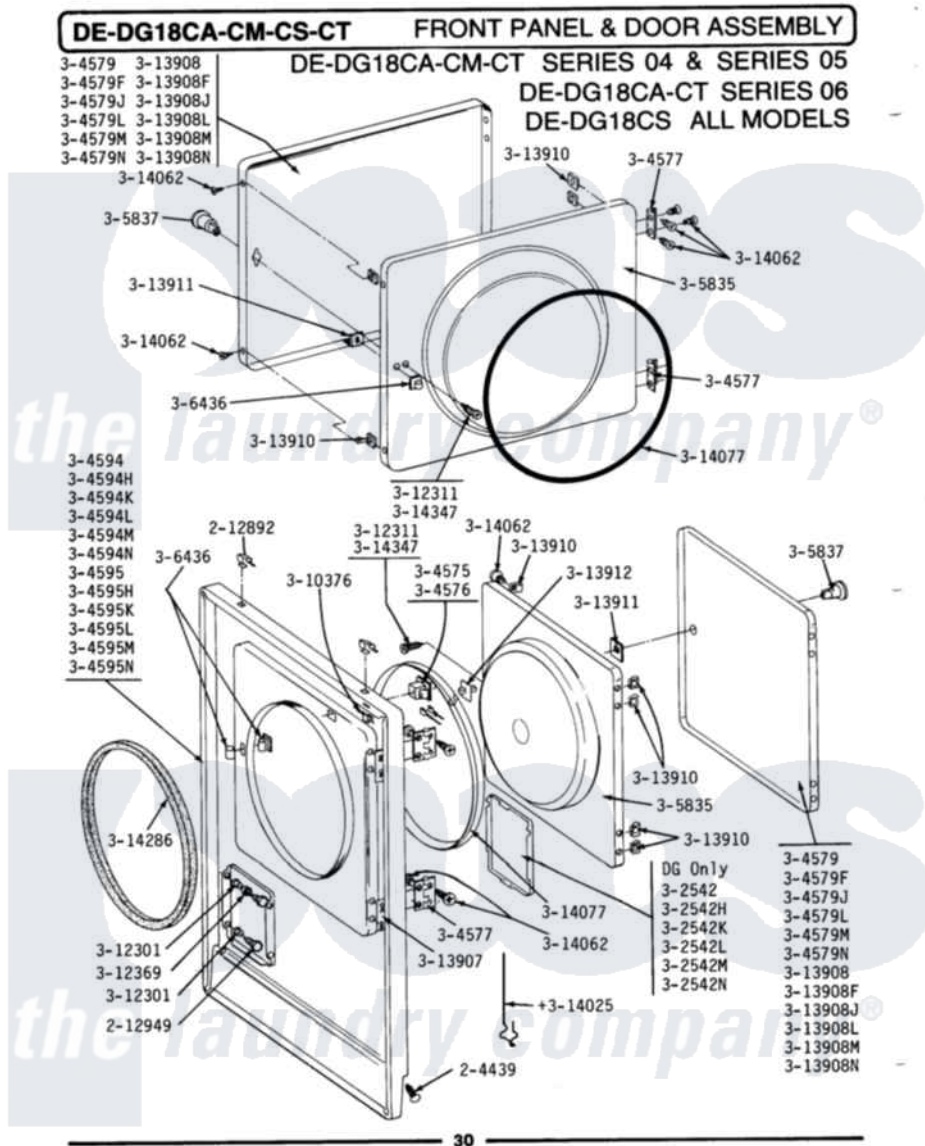

Maytag DE18CM 10 - FRONT PANEL & DOOR ASSY (SERIES 04)

Maytag Commercial Maytag DE18CM Dryer Parts Parts Diagram 10 - FRONT PANEL & DOOR ASSY (SERIES 04)
 Click on the part number to view part

Item	Original Part Number	Replaced By	Status	Part Description
001	204439			Screw And Fstner Assembly
002	212982	22001650		Fastener, Spring
003	Y304575	W10169313		Switch-Dor
004	Y304577	33001230		Hinge, Door
005	Y304579	Y306668		DOOR (WHT)
006	NLA		Not Available	DOOR-ALMOND
007	NLA		Not Available	DOOR-HARVEST WHEAT
008	NLA		Not Available	FRONT PANEL-WHITE
009	NLA		Not Available	FRONT PANEL-ALMOND
010	NLA		Not Available	FRONT PANEL-HARVEST WHEAT
011	NLA		Not Available	INNER DOOR WITH KNOB & SCRE
012	NLA		Not Available	KNOB AND SCREW
013	306436			Door Latch Kit--W
014	Y310376			Clip, Door Switch Harness
015	NLA		Not Available	SCREW---NA

016	Y313340		LABEL, LINT SCREEN INSTRUCTION
017	Y313907		Fastener, Twin
018	Y313908		DOOR PANEL-WHITE
019	NLA	Not Available	DOOR PANEL-ALMOND
020	NLA	Not Available	DOOR PANEL-HARVEST WHEAT
021	Y313910		Clip, Door Liner To Outer Panel
022	Y313911		Door Strike Retainer
023	Y313927		INSTRUCTION LABEL
024	Y314025		Latch For Access Door
025	Y314062		Screw, Door Hinge And Panel
026	314077		Door Seal
027	NLA	Not Available	GAS IGNITION LABEL
028	314286		Seal For Front Panel
029	NLA	Not Available	SCREW FOR DOOR KNOB---NA