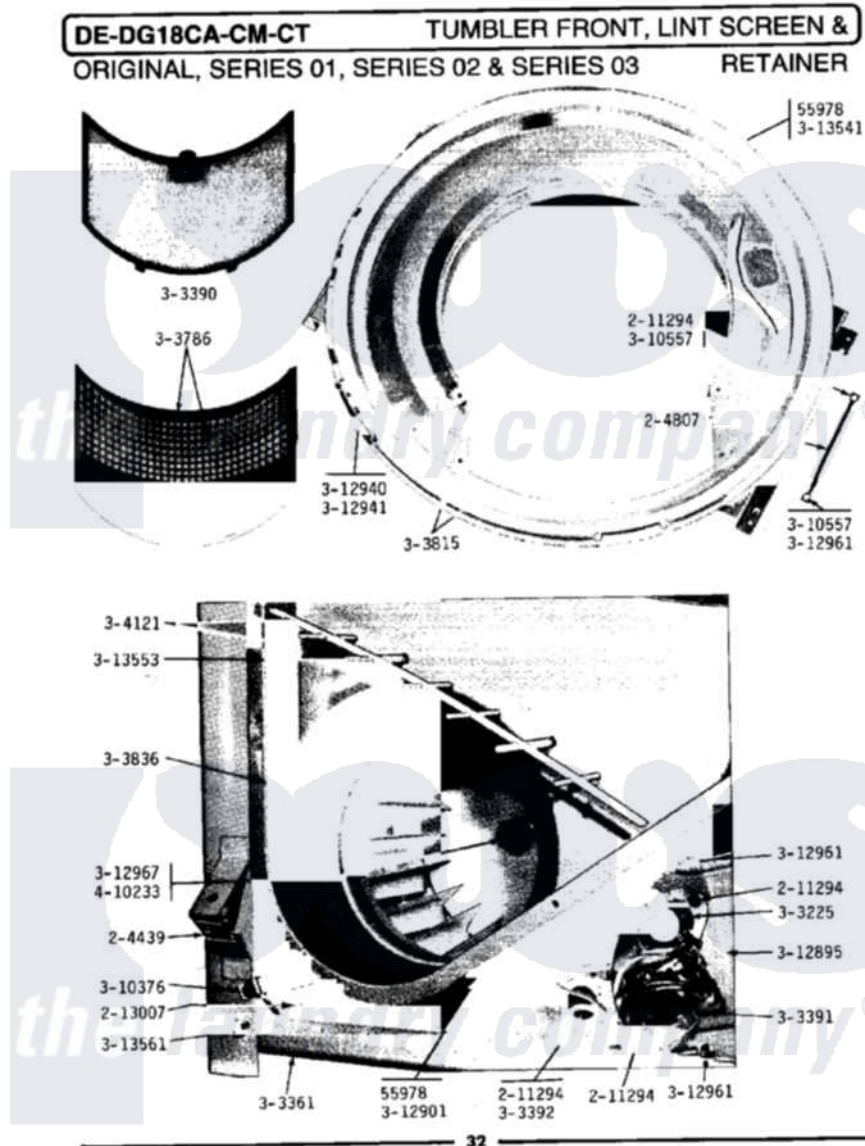

Maytag DE18CM 11 - TUMBLER FRONT, LINT SCREEN & RETAINER

Maytag Commercial Maytag DE18CM Dryer Parts Parts Diagram 11 - TUMBLER FRONT, LINT SCREEN & RETAINER
 Click on the part number to view part

Item	Original Part Number	Replaced By	Status	Part Description
001	Y055978			Rubber Adhesive, 2 Oz Tube
002	204439			Screw And Fstner Assembly
003	204807			Ground Wire, Supp. Plte To Top Cover
004	210720			Rivet, Bearing To Tumbler Fmt
005	211294	90767		Screw, 8A X 3/8 Hex Washer Head Tapping
006	213007			Xfor Cabinet See Cabinet, Back
007	Y303225			Thermostat, Permanent Press
008	Y303361		Not Available	BASE ASSY. (UPPER & LOWER)
009	Y303390		Not Available	LINT SCREEN
010	Y303391	33303391		Thermostat, Cycling
011	303392			Thermostat, Cycling
012	Y303786		Not Available	LINT SCREEN WITH RETAINER
013	Y303815	33001231		Front- Tumbler

014	Y303836		Blower Wheel Assembly And Clamp
015	NLA	Not Available	OUTLET GRID AND DUCT
016	Y304810	Not Available	OUTLET DUCT ASSEMBLY---S
017	Y310376		Clip, Door Switch Harness
018	310557		Washer
019	Y312895	Not Available	COVER FOR BLOWER---NA
020	Y312901		Seal, Housing Cover
021	312940	306508	Tumbler Bearing Kit ---W
022	312941	306508	Tumbler Bearing Kit ---W
023	Y312961	W10116751	Screw
024	Y312964	Not Available	OUTLET DUCT - OUTER HALF
025	312967		Clamp, Blower Housing
026	Y313541	33313541	Seal- Tumbler
027	NLA	Not Available	GRID FOR OUTLET DUCT
028	Y313561		Screw---NA
029	Y313795		Guide For Lint Screen
030	Y313796		Lint Seal
031	410233	9703438	Ring-Retrn