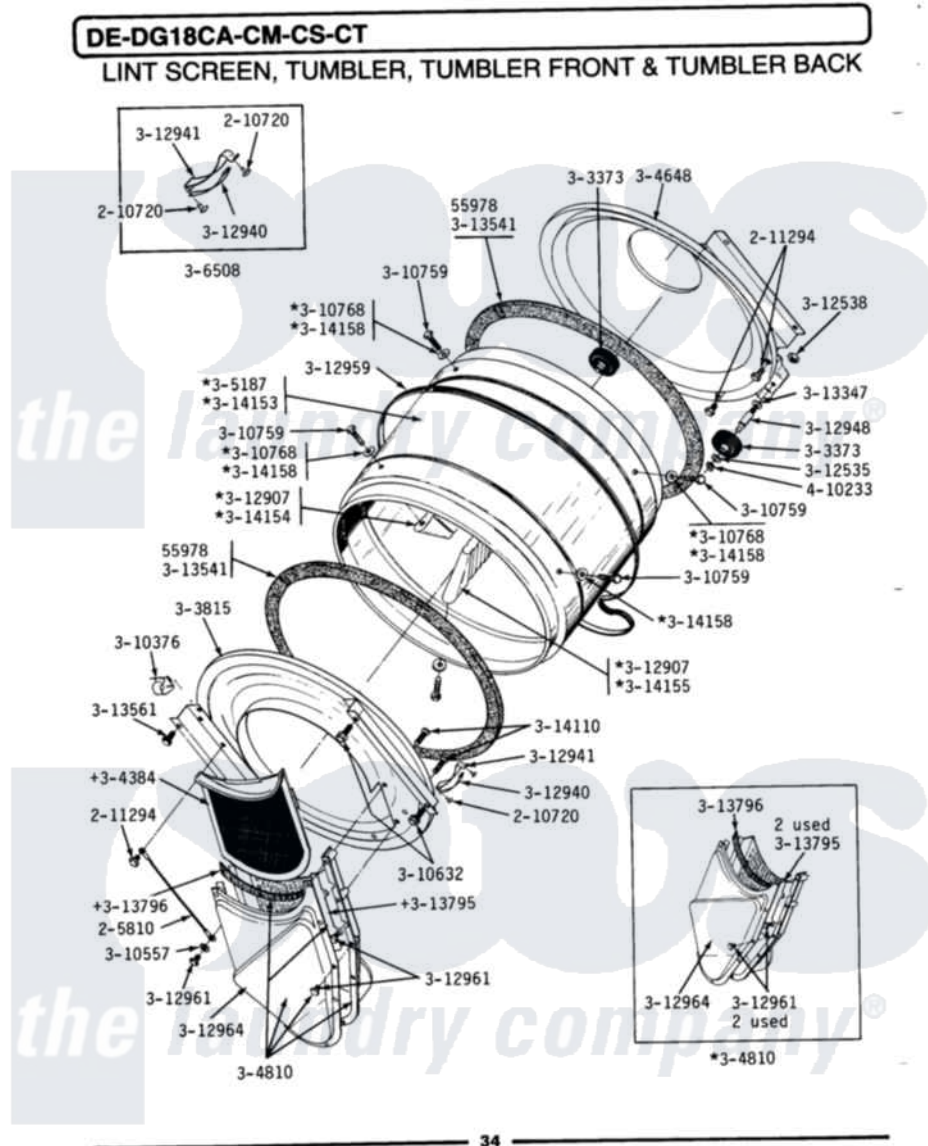

Maytag DE18CM 12 - LINT SCREEN, TUMBLER (FRONT & BACK)

Maytag Commercial Maytag DE18CM Dryer Parts Parts Diagram 12 - LINT SCREEN, TUMBLER (FRONT & BACK)
 Click on the part number to view part

Item	Original Part Number	Replaced By	Status	Part Description
001	Y053241			Set Screw, Motor Pulley
002	Y055978			Rubber Adhesive, 2 Oz Tube
003	205810			Wire, Ground
004	210720			Rivet, Bearing To Tumbler Frnt
005	211294	90767		Screw, 8A X 3/8 HeX Washer Head Tapping
006	Y303373	12001541		Drum Roller/Washer Assembly--W
007	Y303815	33001231		Front- Tumbler
008	Y304244			Motor Pulley With Set Screw
009	Y304384	33001003		Screen, Lint
010	Y304648	33001106		Back, Tumbler
011	Y304810		Not Available	OUTLET DUCT ASSEMBLY---S
012	Y305185	6-3051850		Pulley- MO
013	305187		Not Available	TUMBLER W/BAFFLES
014	306508			Tumbler Bearing Kit ---W

015	Y310376		Clip, Door Switch Harness
016	310557		Washer
017	Y310632	1163839	Screw
018	Y310759		Screw, Tumbler Baffles
019	NLA	Not Available	WASHER
020	312535		Washer, Vault Mounting Brk.
021	312538	33001443	Nut, Hex
022	Y312907		Tumbler Baffle
023	312940	306508	Tumbler Bearing Kit ---W
024	312941	306508	Tumbler Bearing Kit ---W
025	Y312948	6-3129480	Shaft- Tumbler
026	Y312959		Poly "V" Belt For Tumbler
027	Y312961	W10116751	Screw
028	Y312964	Not Available	OUTLET DUCT - OUTER HALF
029	Y313347	312535	Washer, Vault Mounting Brk.
030	Y313541	33313541	Seal- Tumbler
031	Y313561		Screw---NA
032	Y313795		Guide For Lint Screen
033	Y313796		Lint Seal
034	Y314110	33002917	Screw, No.10-16
035	Y314153	Not Available	TUMBLER No.
036	NLA	Not Available	TUMBLER BAFFLE - SHORT
037	314155	33001004	Baffle, Tall
038	314158		Washer, Baffle To Tumbler
039	410233	9703438	Ring-Retrn