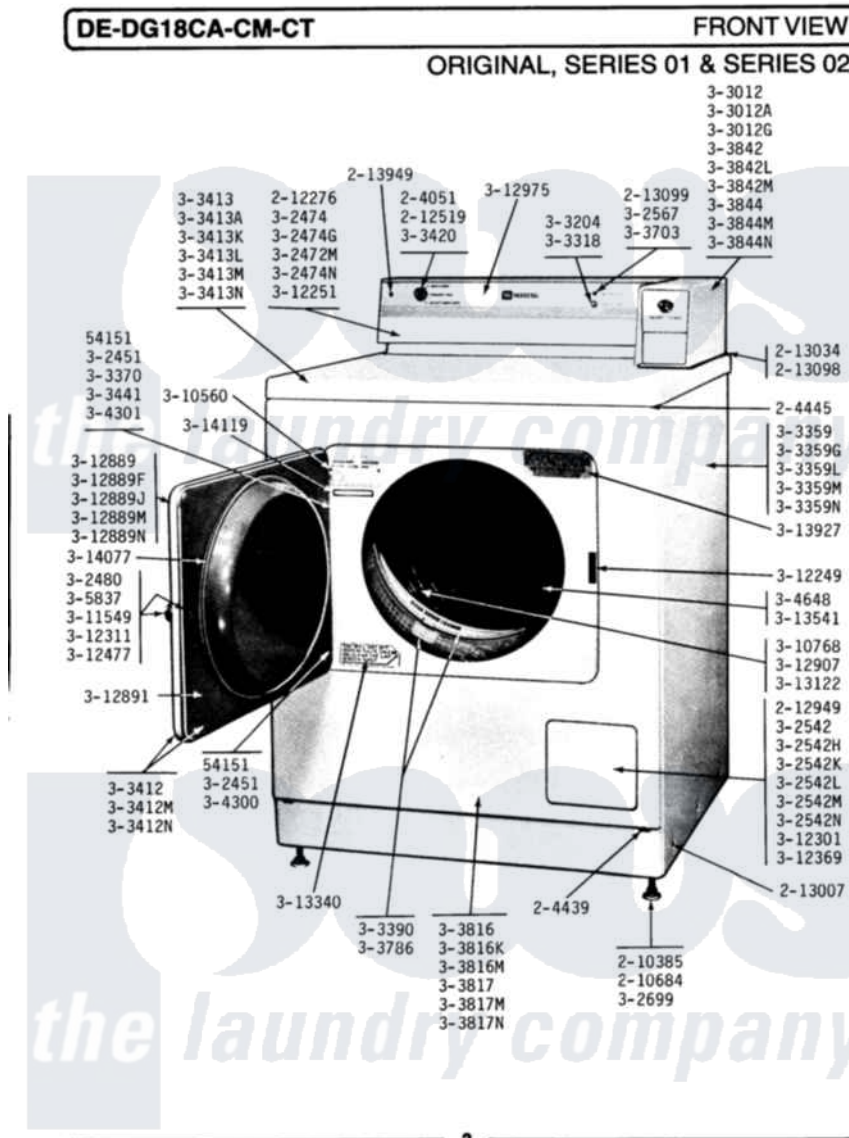

Maytag DE18CS 01 - FRONT VIEW

Maytag Commercial Maytag DE18CS Dryer Parts Parts Diagram 01 - FRONT VIEW
 Click on the part number to view part

Item	Original Part Number	Replaced By	Status	Part Description
001	Y052740	62739		Nut, Lock
002	204051	22204051		Knob
003	204439			Screw And Fstner Assembly
004	204445			Screw And Fastener Assembly
005	205423	208883		Coin Box K
006	205423L	208883		Coin Box K
007	NLA		Not Available	MAYTAG COIN SLIDE
008	210385			Lock Nut For Adjustable Leg
009	210684			Foot, Adjustable Leg
010	212519	488234		Screw 8-32 X 1/4
011	212949	22001866		Screw, Relay
012	213007			Xfor Cabinet See Cabinet, Back
013	213099			Lens For Control Panel
014	213949			Screw, No.8-18 X 5/16 Inch
015	Y302699	22003428		Leg, Adjustable
016	Y303204			Start Switch With Nuts