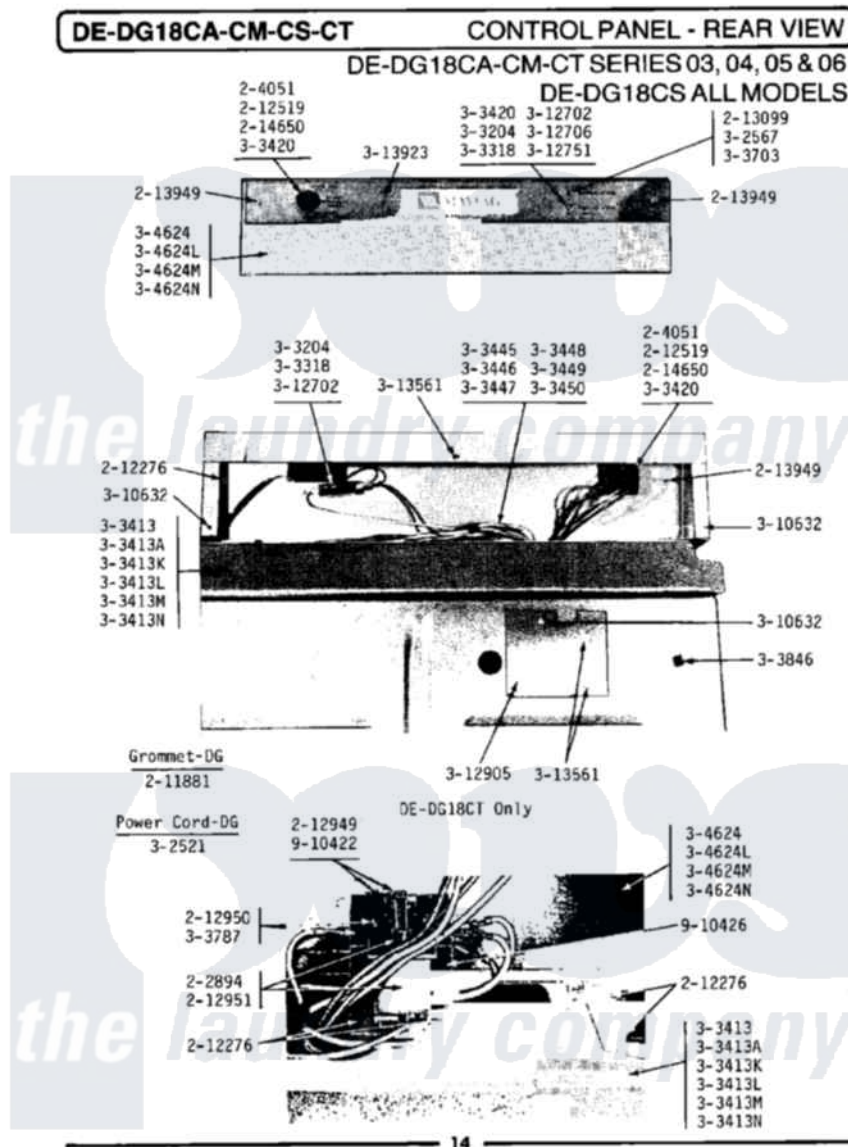

Maytag DE18CS 03 - CONTROL PANEL-REAR VIEW

Maytag Commercial Maytag DE18CS Dryer Parts Parts Diagram 03 - CONTROL PANEL-REAR VIEW
 Click on the part number to view part

Item	Original Part Number	Replaced By	Status	Part Description
001	204051	22204051		Knob
002	212276	W10116760		Screw
003	212519	488234		Screw 8-32 X 1/4
004	212949	22001866		Screw, Relay
005	212950	M0227520		Screw-Tc No.6-32 X 13/16", Preform SwiTch
006	212951			Screw, No.6-32 X 1/4 Inch
007	213099			Lens For Control Panel
008	213949			Screw, No.8-18 X 5/16 Inch
009	214650			Screw For 2-4051 Knob
010	Y303204			Start Switch With Nuts
011	NLA		Not Available	TOP COVER-WHITE
012	NLA		Not Available	TOP COVER-ALMOND
013	NLA		Not Available	TOP COVER-HARVEST WHEAT
014	Y303420		Not Available	SELECTOR SWITCH
015	Y303445		Not Available	MAIN WIRE HARNESS

016	NLA		Not Available	MAIN WIRE HARNESS
017	Y303703			Pilot Light
018	NLA		Not Available	SCREW & WASHER ASSY.
019	NLA		Not Available	CONTROL COVER-WHITE
020	NLA		Not Available	CONTROL COVER-ALMOND
021	NLA		Not Available	CONTROL COVER-HARVEST WHEAT
022	Y310632	1163839		Screw
023	Y311423	489483		Screw 10-32 X 1/2
024	NLA		Not Available	BACK FOR CONTROL PANEL
025	Y312702			Knurled Nut, Start Switch
026	Y312706	422617		Nut
027	312751			Lockwasher, Start Switch
028	Y312905		Not Available	COVER, TERMINAL
029	Y313561			Screw---NA
030	NLA		Not Available	CONTROL PANEL