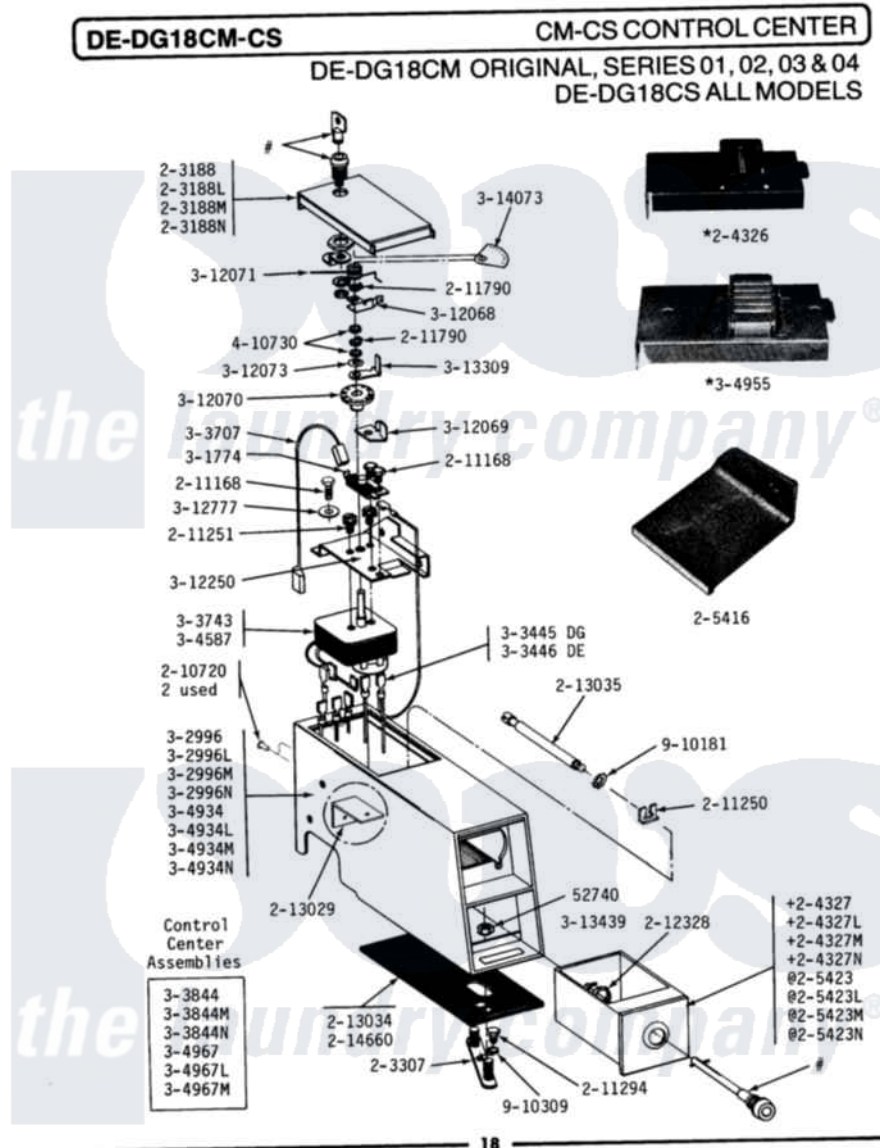

# Maytag DE18CS 04 - CS CONTROL CENTER

Maytag Commercial Maytag DE18CS Dryer Parts Parts Diagram 04 - CS CONTROL CENTER  
 Click on the part number to view part

Item	Original Part Number	Replaced By	Status	Part Description
001	<a href="#">Y052740</a>	<a href="#">62739</a>		Nut, Lock
002	203188		Not Available	TIMER ACCESS DOOR (WHT)
003	203188L		Not Available	ACCESS DOOR-ALMOND
004	203188M		Not Available	ACCESS DOOR-HARVEST WHEAT
005	NLA		Not Available	MTG. STRAP---NA
006	NLA		Not Available	COIN DROP ASSEMBLY
007	NLA		Not Available	COIN BOX-WHITE---NA
008	NLA		Not Available	COIN BOX-ALMOND
009	NLA		Not Available	COIN BOX - HARVEST WHEAT
010	<a href="#">205416</a>			Guard For Coin Box
011	205423	<a href="#">208883</a>		Coin Box K
012	205423L	<a href="#">208883</a>		Coin Box K
013	205423M	<a href="#">208883</a>		Coin Box K
014	<a href="#">210720</a>			Rivet, Bearing To Tumbler Frnt