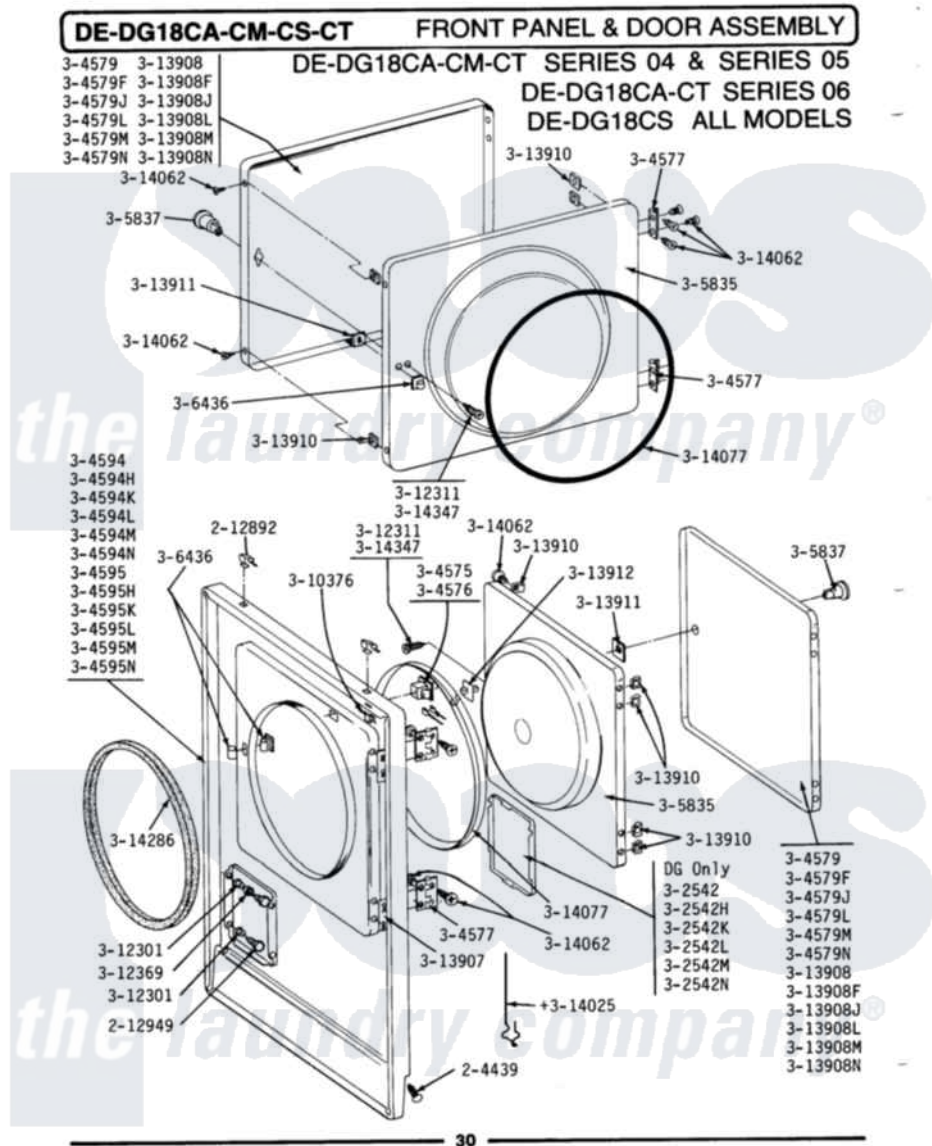

# Maytag DE18CS 06 - FRONT PANEL & DOOR ASSEMBLY

Maytag Commercial Maytag DE18CS Dryer Parts Parts Diagram 06 - FRONT PANEL & DOOR ASSEMBLY  
 Click on the part number to view part

Item	Original Part Number	Replaced By	Status	Part Description
001	<a href="#">204439</a>			Screw And Fstner Assembly
002	212949	<a href="#">22001866</a>		Screw, Relay
003	212982	<a href="#">22001650</a>		Fastener, Spring
004	<a href="#">Y304575</a>	<a href="#">W10169313</a>		Switch-Dor
005	Y304577	<a href="#">33001230</a>		Hinge, Door
006	Y304579	<a href="#">Y306668</a>		DOOR (WHT)
007	NLA		Not Available	DOOR-ALMOND
008	NLA		Not Available	DOOR-HARVEST WHEAT
009	NLA		Not Available	FRONT PANEL-WHITE
010	NLA		Not Available	FRONT PANEL-ALMOND
011	NLA		Not Available	FRONT PANEL-HARVEST WHEAT
012	NLA		Not Available	INNER DOOR WITH KNOB & SCRE
013	NLA		Not Available	KNOB AND SCREW
014	<a href="#">306436</a>			Door Latch Kit--W
015	<a href="#">Y310376</a>			Clip, Door Switch Harness

016	NLA	Not Available	SCREW---NA
017	<a href="#">Y313340</a>		LABEL, LINT SCREEN INSTRUCTION
018	<a href="#">Y313907</a>		Fastener, Twin
019	<a href="#">Y313908</a>		DOOR PANEL-WHITE
020	NLA	Not Available	DOOR PANEL-ALMOND
021	NLA	Not Available	DOOR PANEL-HARVEST WHEAT
022	<a href="#">Y313910</a>		Clip, Door Liner To Outer Panel
023	<a href="#">Y313911</a>		Door Strike Retainer
024	<a href="#">Y313927</a>		INSTRUCTION LABEL
025	<a href="#">Y314025</a>		Latch For Access Door
026	<a href="#">Y314062</a>		Screw, Door Hinge And Panel
027	<a href="#">314077</a>		Door Seal
028	NLA	Not Available	GAS IGNITION LABEL
029	<a href="#">314286</a>		Seal For Front Panel
030	NLA	Not Available	SCREW FOR DOOR KNOB---NA