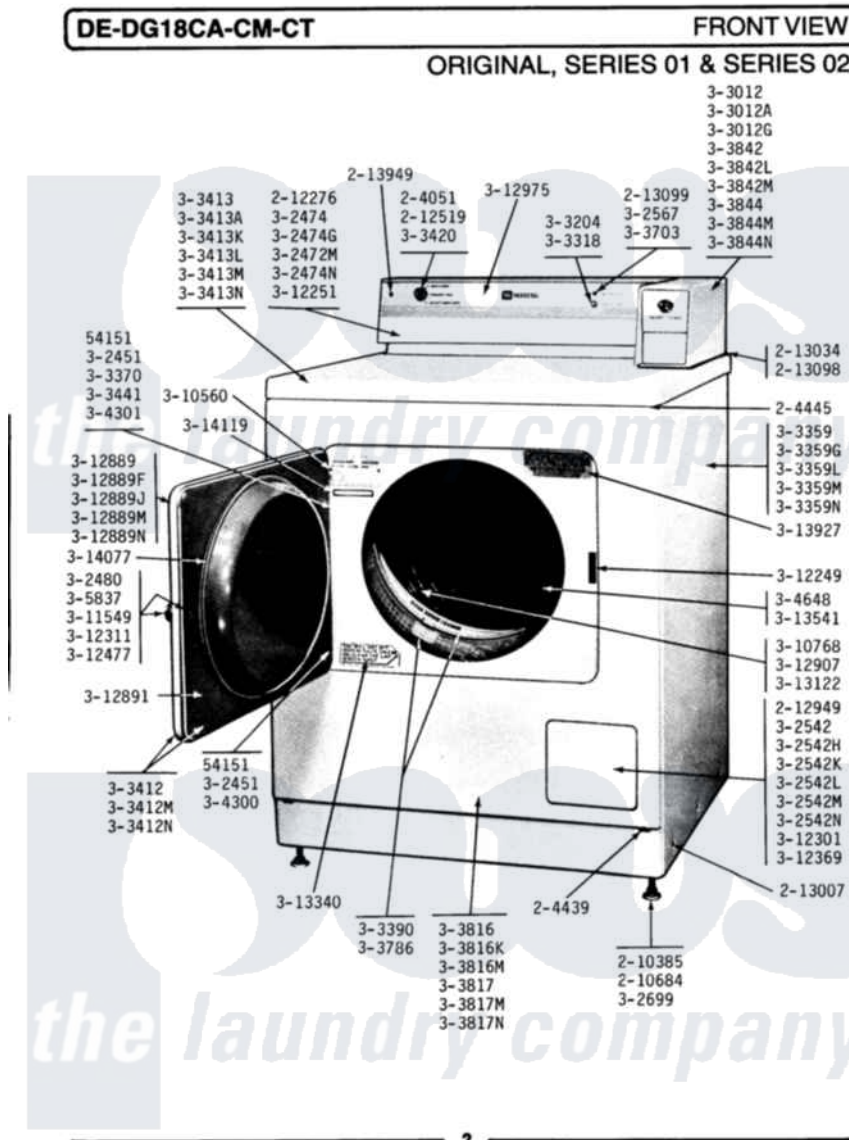

Maytag DE18CT 01 - FRONT VIEW

Maytag Commercial Maytag DE18CT Dryer Parts Parts Diagram 01 - FRONT VIEW
 Click on the part number to view part

| Item | Original Part Number | Replaced By | Status | Part Description |
|------|------------------------|---------------------------|---------------|--------------------------------|
| 001 | NLA | | Not Available | SCREW, No.4-40 X 1/4 |
| 002 | 204051 | 22204051 | | Knob |
| 003 | 204439 | | | Screw And Fstner Assembly |
| 004 | 204445 | | | Screw And Fastener Assembly |
| 005 | 210385 | | | Lock Nut For Adjustable Leg |
| 006 | 210684 | | | Foot, Adjustable Leg |
| 007 | 212276 | W10116760 | | Screw |
| 008 | 212519 | 488234 | | Screw 8-32 X 1/4 |
| 009 | 212949 | 22001866 | | Screw, Relay |
| 010 | 213007 | | | Xfor Cabinet See Cabinet, Back |
| 011 | NLA | | Not Available | GASKET UNDER CONTROL CENTER |
| 012 | 213099 | | | Lens For Control Panel |
| 013 | 213949 | | | Screw, No.8-18 X 5/16 Inch |
| 014 | NLA | | Not Available | HINGE ASSEMBLY----N |
| 015 | NLA | | Not Available | CONTROL COVER-WHITE |