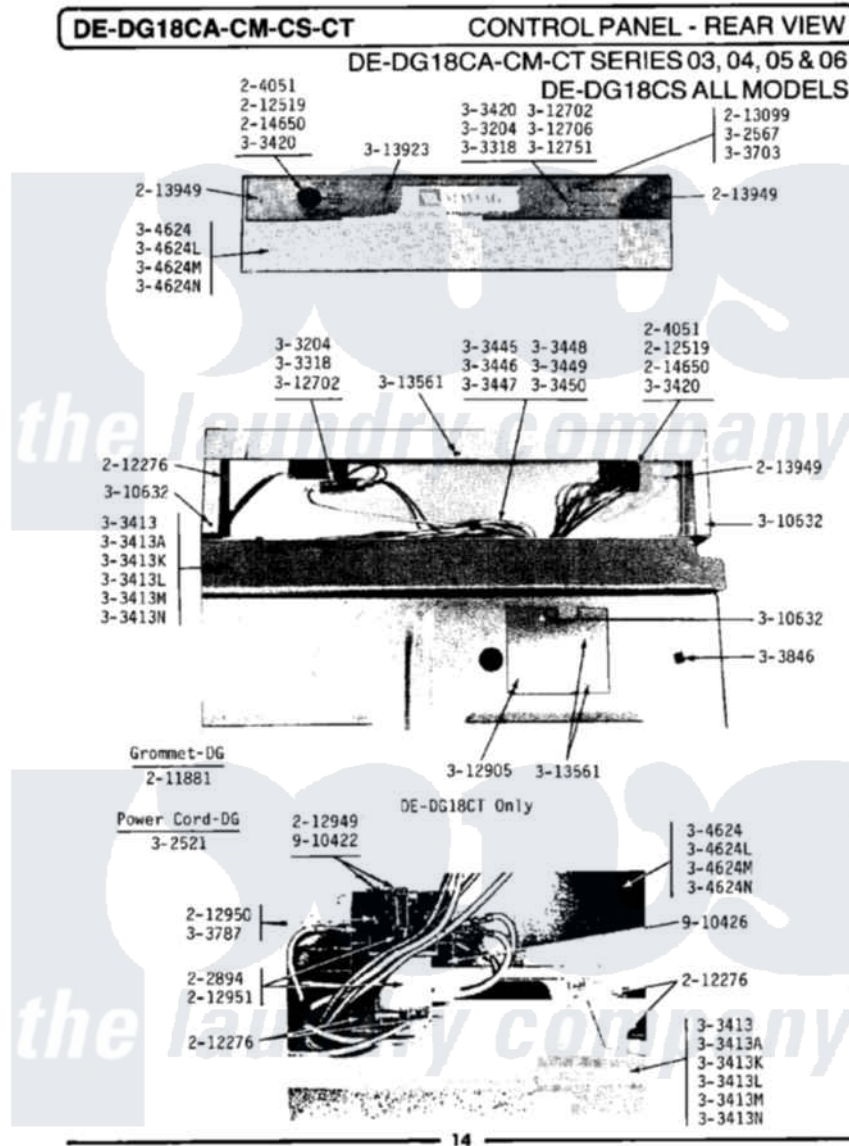

# Maytag DE18CT 05 - CONTROL PANEL-REAR VIEW (SERIES 03)

Maytag Commercial Maytag DE18CT Dryer Parts Parts Diagram 05 - CONTROL PANEL-REAR VIEW (SERIES 03)  
 Click on the part number to view part

Item	Original Part Number	Replaced By	Status	Part Description
001	<a href="#">202894</a>			Solenoid For Relay Assembly
002	204051	<a href="#">22204051</a>		Knob
003	<a href="#">211881</a>			Grommet, Cord Part Not Used- Gas Models Only
004	212276	<a href="#">W10116760</a>		Screw
005	<a href="#">212519</a>	<a href="#">488234</a>		Screw 8-32 X 1/4
006	212949	<a href="#">22001866</a>		Screw, Relay
007	212950	<a href="#">M0227520</a>		Screw-Tc No.6-32 X 13/16", Preform SwiTch
008	<a href="#">212951</a>			Screw, No.6-32 X 1/4 Inch
009	<a href="#">213099</a>			Lens For Control Panel
010	<a href="#">213949</a>			Screw, No.8-18 X 5/16 Inch
011	<a href="#">214650</a>			Screw For 2-4051 Knob
012	NLA		Not Available	PILOT LIGHT
013	<a href="#">Y303318</a>			Switch Assembly With Hex Nu
014	NLA		Not Available	TOP COVER-WHITE
015	NLA		Not Available	TOP COVER-ALMOND

016	NLA		Not Available	TOP COVER-HARVEST WHEAT
017	Y303420		Not Available	SELECTOR SWITCH
018	NLA		Not Available	MAIN WIRE HARNESS
019	Y303787		Not Available	SWITCH FOR RELAY
020	NLA		Not Available	SCREW & WASHER ASSY.
021	NLA		Not Available	CONTROL COVER-WHITE
022	NLA		Not Available	CONTROL COVER-ALMOND
023	NLA		Not Available	CONTROL COVER-HARVEST WHEAT
024	Y310632	<a href="#">1163839</a>		Screw
025	Y311423	<a href="#">489483</a>		Screw 10-32 X 1/2
026	NLA		Not Available	BACK FOR CONTROL PANEL
027	<a href="#">Y312702</a>			Knurled Nut, Start Switch
028	Y312706	<a href="#">422617</a>		Nut
029	<a href="#">312751</a>			Lockwasher, Start Switch
030	Y312905		Not Available	COVER, TERMINAL
031	<a href="#">Y313561</a>			Screw---NA
032	NLA		Not Available	CONTROL PANEL
033	NLA		Not Available	SPRING LEVER FOR RELAY
034	NLA		Not Available	RELAY BRACKET