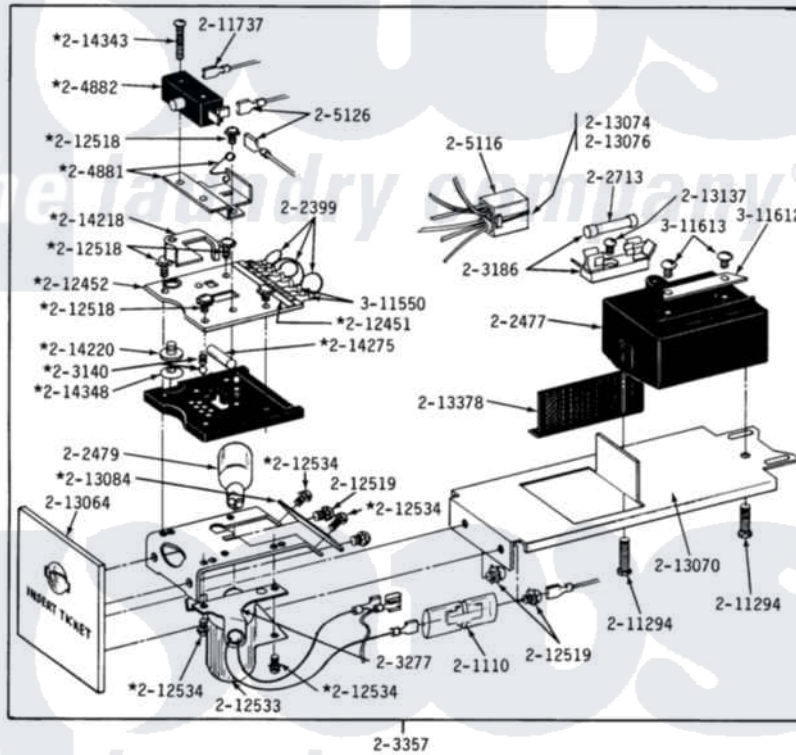

DE-DG18CT CT CONTROL CENTER COMPONENTS

Maytag [Commercial Maytag DE18CT Dryer Parts](#) Parts Diagram 06 - CT CONTROL CENTER
 Click on the part number to view part

Item	Original Part Number	Replaced By	Status	Part Description
001	Y052740	62739		Nut, Lock
002	NLA		Not Available	OUTER CASE-WHITE
003	NLA		Not Available	OUTER CASE-ALMOND
004	NLA		Not Available	OUTER CASE-WHITE
005	NLA		Not Available	MTG. STRAP----NA
006	NLA		Not Available	ACCESS DOOR (WHITE)
007	NLA		Not Available	ACCESS DOOR-ALMOND
008	NLA		Not Available	ACCESS DOOR-HARVEST WHEAT
009	NLA		Not Available	ACCESS DOOR (WHITE)
010	NLA		Not Available	ACCESS DOOR-ALMOND
011	NLA		Not Available	ACCESS DOOR-HARVEST WHEAT
012	NLA		Not Available	HARNES FOR TICKET CONTROL
013	211294	90767		Screw, 8A X 3/8 HeX Washer Head Tapping
014	212276	W10116760		Screw

015	NLA	Not Available	GASKET UNDER CONTROL CENTER
016	213089		Knob For Timer
017	NLA	Not Available	LATCH FOR ACCESS DOOR
018	Y302559	Not Available	HARNES FOR TIMER
019	NLA	Not Available	MAIN WIRE HARNES
020	Y303801	Not Available	TIMER WITH KNOB AND PIN
021	NLA	Not Available	CONTROL CENTER-WHITE
022	NLA	Not Available	CONTROL CENTER-ALMOND
023	NLA	Not Available	CONTROL CENTER-HARVEST WHEA
024	NLA	Not Available	TIMER MOTOR
025	NLA	Not Available	TIMER MOTOR
026	Y312300		Groov-Pin
027	910309		Washer, Mounting Strap