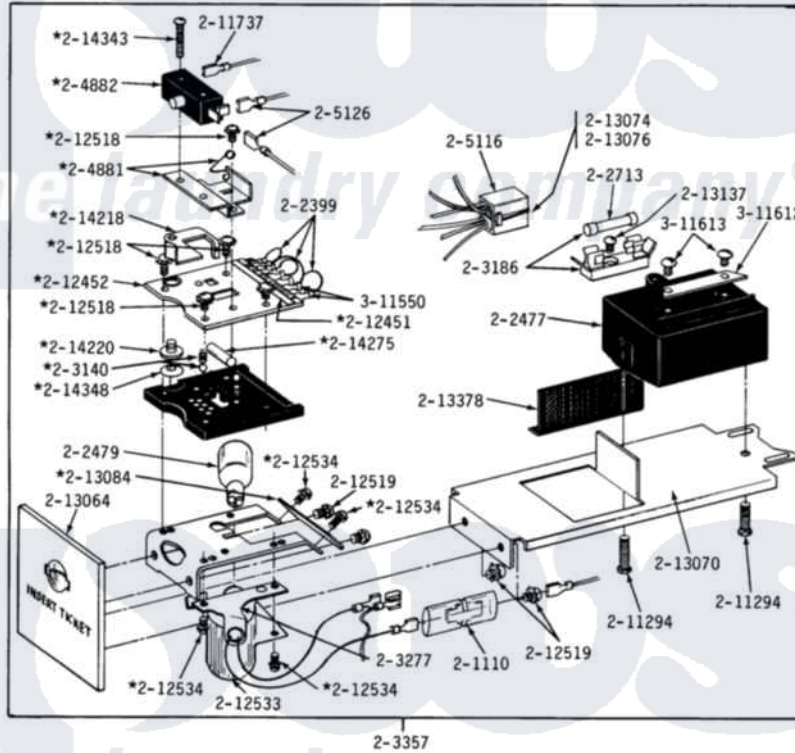

Maytag DE18CT 07 - CT CONTROL CENTER COMPONENTS

DE-DG18CT

CT CONTROL CENTER COMPONENTS

Maytag [Commercial Maytag DE18CT Dryer Parts](#) Parts Diagram 07 - CT CONTROL CENTER COMPONENTS
 Click on the part number to view part

Item	Original Part Number	Replaced By	Status	Part Description
001	Y201110		Not Available	CONNECTOR, WIRE (INDIC. LIGHT)
002	NLA		Not Available	JUMPER WIRE (BLACK)
003	202477	22003292		Control As
004	202479	A3167501		Lamp Oven, Int.
005	202509			Ticket Control Assembly
006	202713	22001555		Fuse
007	203140			Contact Ball Kit
008	NLA		Not Available	FUSE BLOCK WITH FUSE
009	NLA		Not Available	LAMP SOCKET WITH BRACKET
010	NLA		Not Available	TICKET RECEIVER ASSEMBLY
011	204881			Cam Plate Assembly
012	204882		Not Available	SWITCH FOR TICKET CONTROL
013	NLA		Not Available	HARNESS FOR TICKET CONTROL

014	NLA		Not Available	SPADE CONNECTOR
015	211294	90767		Screw, 8A X 3/8 HeX Washer Head Tapping
016	211737	248562		Terminal
017	NLA		Not Available	OVERLAY FOR CIRCUIT BOARD
018	212452			Board, Circuit
019	NLA		Not Available	SEMS SCREW (No.4-40 X 1/2 INC)
020	212519	488234		Screw 8-32 X 1/4
021	212533			SHIELD FOR HEAT LAMP
022	NLA		Not Available	SCREW, SHIELD TO CONTROL
023	NLA		Not Available	FRONT PLATE F/TICKET CONTRO
024	NLA		Not Available	BRACKET FOR TICKET ASSEMBLY
025	213074			Pin Receptacle For Plug
026	NLA		Not Available	PIN FOR PLUG
027	NLA		Not Available	TICKET DEFLECTOR
028	NLA		Not Available	SCREW (No.6 X 1/4 INCH)
029	NLA		Not Available	SHIELD
030	214218			Lever, Switch
031	214220			Adjustment Thumb Wheel
032	214275			Roller For Cam
033	NLA		Not Available	SCREW
034	NLA		Not Available	SPRING WASHER
035	Y311550		Not Available	SPADE (MINIATURE)
036	311612		Not Available	COVER, CIRCUIT BOARD TERMINALS
037	311613	Y311711		Screw, Fuse Block