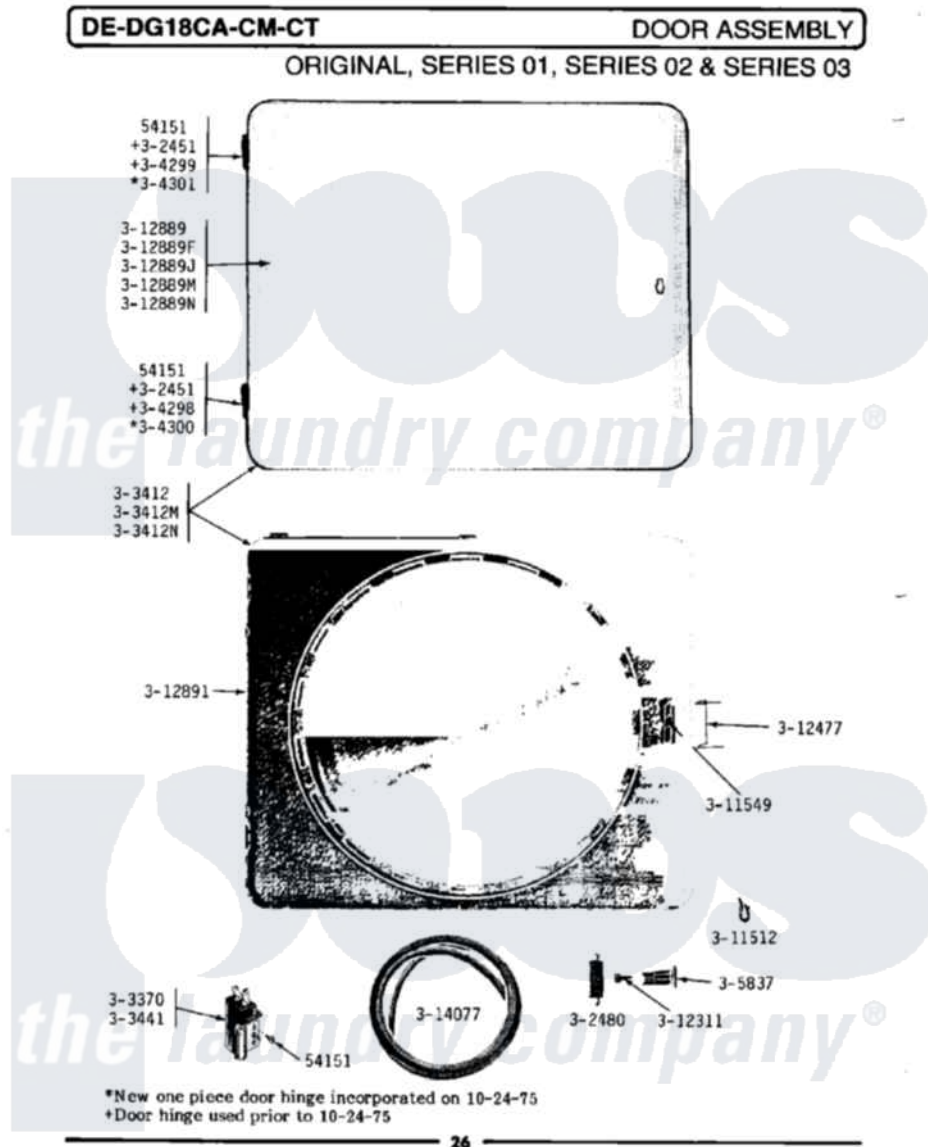

# Maytag DE18CT 08 - DOOR ASSEMBLY

Maytag Commercial Maytag DE18CT Dryer Parts Parts Diagram 08 - DOOR ASSEMBLY  
Click on the part number to view part

Item	Original Part Number	Replaced By	Status	Part Description
001	NLA		Not Available	SCREW, No.4-40 X 1/4
002	NLA		Not Available	HINGE ASSEMBLY---N
003	NLA		Not Available	LATCH
004	<a href="#">Y303370</a>			Door Switch
005	NLA		Not Available	DOOR COMPLETE-WHITE
006	NLA		Not Available	DOOR COMPLETE-HARVEST WHEAT
007	<a href="#">Y304298</a>			Hinge - Lower
008	NLA		Not Available	HINGE - UPPER
009	NLA		Not Available	HINGE - LOWER
010	NLA		Not Available	HINGE - UPPER
011	NLA		Not Available	KNOB AND SCREW
012	NLA		Not Available	FASTENER
013	NLA		Not Available	WIRE CLIP
014	NLA		Not Available	SCREW---NA
015	NLA		Not Available	MAGNETIC LATCH RETAINER

016	NLA	Not Available	DOOR PANEL-WHITE
017	NLA	Not Available	DOOR PANEL-HARVEST WHEAT
018	Y312891	Not Available	DOOR LINER - INNER HALF
019	<a href="#">314077</a>		Door Seal