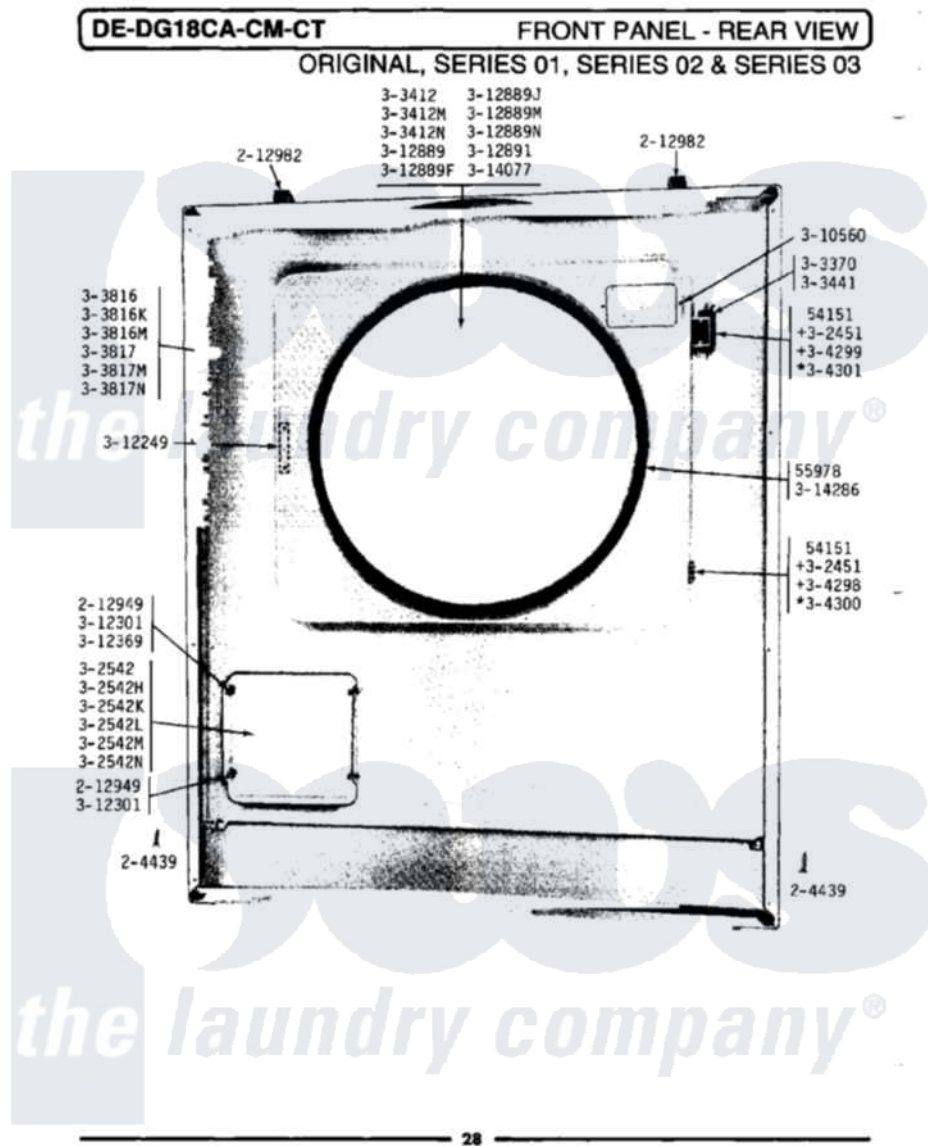

Maytag DE18CT 09 - FRONT PANEL-REAR VIEW

Maytag Commercial Maytag DE18CT Dryer Parts Parts Diagram 09 - FRONT PANEL-REAR VIEW
 Click on the part number to view part

Item	Original Part Number	Replaced By	Status	Part Description
001	NLA		Not Available	SCREW, No.4-40 X 1/4
002	Y055978			Rubber Adhesive, 2 Oz Tube
003	204439			Screw And Fstner Assembly
004	212982	22001650		Fastener, Spring
005	NLA		Not Available	HINGE ASSEMBLY----N
006	Y303370			Door Switch
007	NLA		Not Available	DOOR COMPLETE-WHITE
008	NLA		Not Available	DOOR COMPLETE-HARVEST WHEAT
009	NLA		Not Available	FRONT PANEL-WHITE
010	NLA		Not Available	FRONT PANEL-HARVEST WHEAT
011	Y304298			Hinge - Lower
012	NLA		Not Available	HINGE - UPPER
013	NLA		Not Available	HINGE - LOWER
014	NLA		Not Available	HINGE - UPPER
015	310560	74004005		Screw, 6-32 X 5/16"

016	NLA	Not Available	STRIKE PLATE
017	NLA	Not Available	DOOR PANEL-WHITE
018	NLA	Not Available	DOOR PANEL-HAVEST WHEAT
019	Y312891	Not Available	DOOR LINER - INNER HALF
020	Y313340		LABEL, LINT SCREEN INSTRUCTION
021	Y313927		INSTRUCTION LABEL
022	314077		Door Seal
023	NLA	Not Available	GAS IGNITION LABEL
024	314286		Seal For Front Panel