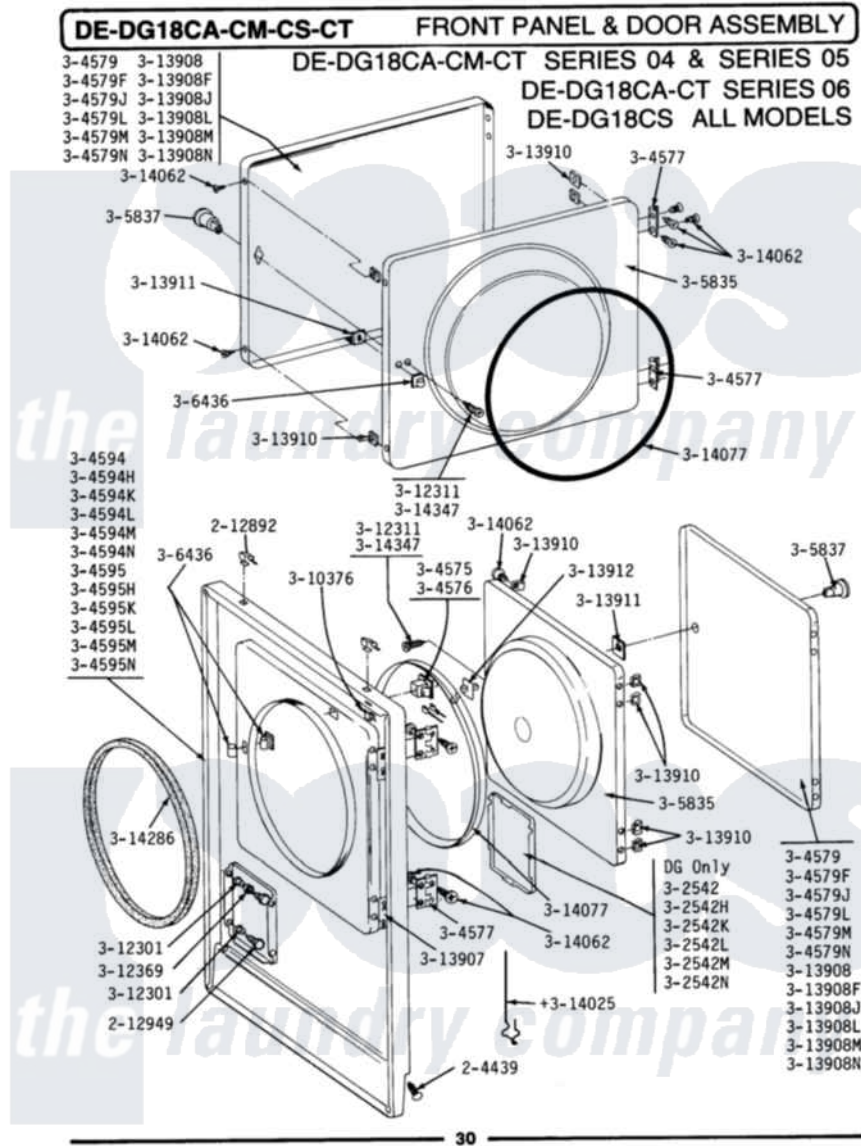

Maytag DE18CT 10 - FRONT PANEL & DOOR ASSEMBLY

Maytag Commercial Maytag DE18CT Dryer Parts Parts Diagram 10 - FRONT PANEL & DOOR ASSEMBLY
 Click on the part number to view part

Item	Original Part Number	Replaced By	Status	Part Description
001	204439			Screw And Fstner Assembly
002	212982	22001650		Fastener, Spring
003	Y304576	W10169313		Switch-Dor
004	Y304577	33001230		Hinge, Door
005	Y304579	Y306668		DOOR (WHT)
006	NLA		Not Available	DOOR-ALMOND
007	NLA		Not Available	DOOR-HARVEST WHEAT
008	NLA		Not Available	FRONT PANEL-WHITE
009	NLA		Not Available	FRONT PANEL-ALMOND
010	NLA		Not Available	FRONT PANEL-HARVEST WHEAT
011	NLA		Not Available	INNER DOOR WITH KNOB & SCRE
012	NLA		Not Available	KNOB AND SCREW
013	306436			Door Latch Kit--W
014	Y310376			Clip, Door Switch Harness
015	NLA		Not Available	SCREW---NA

016	Y313340		LABEL, LINT SCREEN INSTRUCTION
017	Y313907		Fastener, Twin
018	Y313908		DOOR PANEL-WHITE
019	NLA	Not Available	DOOR PANEL-ALMOND
020	NLA	Not Available	DOOR PANEL-HARVEST WHEAT
021	Y313910		Clip, Door Liner To Outer Panel
022	Y313911		Door Strike Retainer
023	Y313927		INSTRUCTION LABEL
024	Y314025		Latch For Access Door
025	Y314062		Screw, Door Hinge And Panel
026	314077		Door Seal
027	NLA	Not Available	GAS IGNITION LABEL
028	314286		Seal For Front Panel
029	NLA	Not Available	SCREW FOR DOOR KNOB---NA