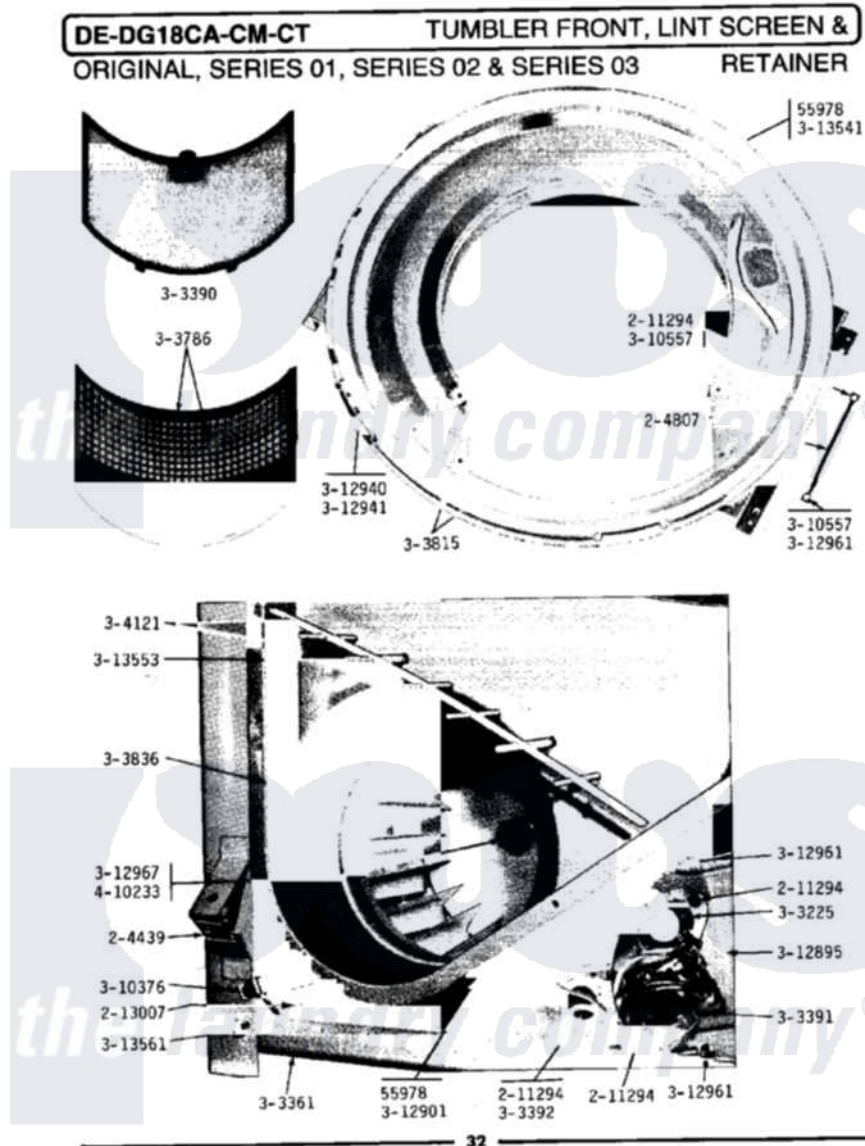

Maytag DE18CT 11 - TUMBLER FRONT, LINT SCREEN & RETAINER

Maytag [Commercial Maytag DE18CT Dryer Parts](#) Parts Diagram 11 - TUMBLER FRONT, LINT SCREEN & RETAINER
 Click on the part number to view part

Item	Original Part Number	Replaced By	Status	Part Description
001	Y055978			Rubber Adhesive, 2 Oz Tube
002	204439			Screw And Fstner Assembly
003	204807			Ground Wire, Supp. Plte To Top Cover
004	210720			Rivet, Bearing To Tumbler Frmt
005	211294	90767		Screw, 8A X 3/8 Hex Washer Head Tapping
006	213007			Xfor Cabinet See Cabinet, Back
007	Y303361		Not Available	BASE ASSY. (UPPER & LOWER)
008	Y303390		Not Available	LINT SCREEN
009	Y303391	33303391		Thermostat, Cycling
010	303392			Thermostat, Cycling
011	Y303786		Not Available	LINT SCREEN WITH RETAINER
012	Y303815	33001231		Front- Tumbler
013	Y303836			Blower Wheel Assembly And Clamp