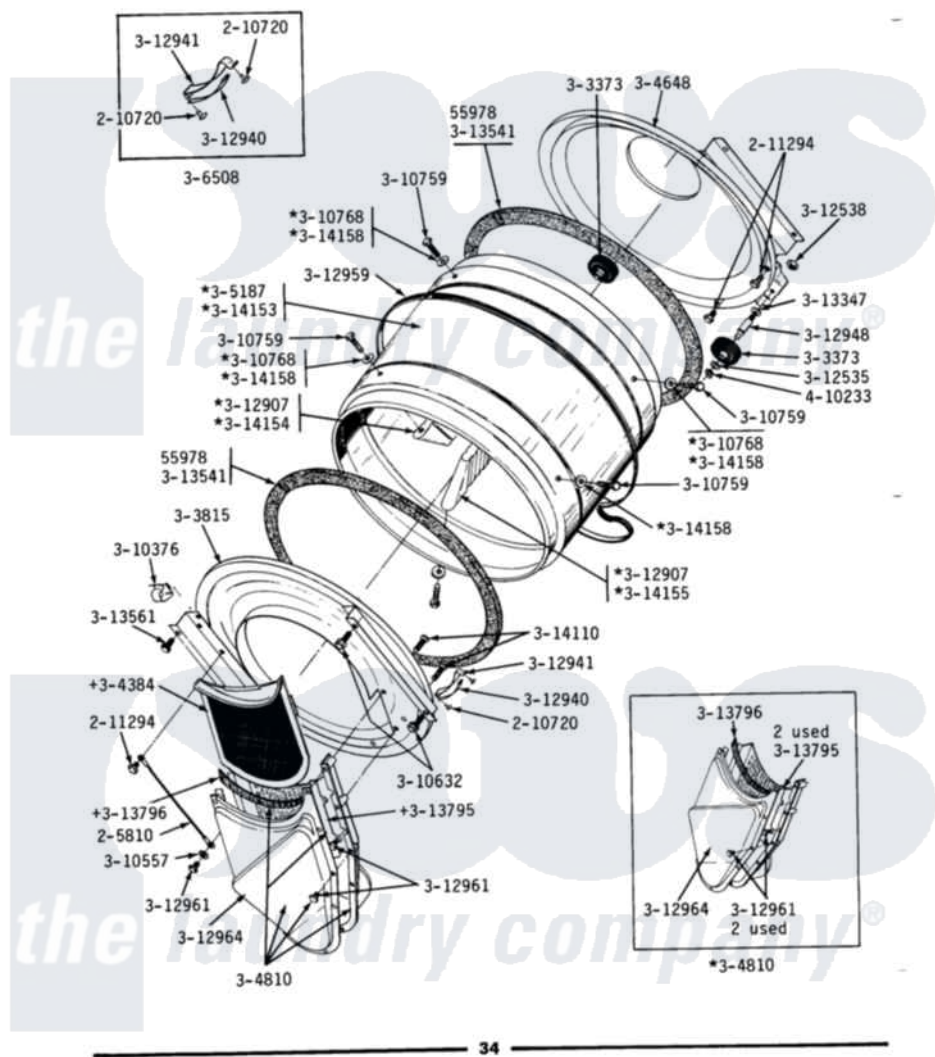

Maytag DE18CT 12 - LINT SCREEN, TUMBLER (FRONT & BACK)

DE-DG18CA-CM-CS-CT LINT SCREEN, TUMBLER, TUMBLER FRONT & TUMBLER BACK

Maytag Commercial Maytag DE18CT Dryer Parts Parts Diagram 12 - LINT SCREEN, TUMBLER (FRONT & BACK)
Click on the part number to view part

Item	Original Part Number	Replaced By	Status	Part Description
001	Y053241			Set Screw, Motor Pulley
002	Y055978			Rubber Adhesive, 2 Oz Tube
003	205810			Wire, Ground
004	210720			Rivet, Bearing To Tumbler Frnt
005	211294	90767		Screw, 8A X 3/8 HeX Washer Head Tapping
006	Y303373	12001541		Drum Roller/Washer Assembly--W
007	Y303815	33001231		Front- Tumbler
008	Y304244			Motor Pulley With Set Screw
009	Y304384	33001003		Screen, Lint
010	Y304648	33001106		Back, Tumbler
011	Y304810		Not Available	OUTLET DUCT ASSEMBLY---S
012	Y305185	6-3051850		Pulley- MO
013	305187		Not Available	TUMBLER W/BAFFLES
014	306508			Tumbler Bearing Kit ---W

015	Y310376		Clip, Door Switch Harness
016	310557		Washer
017	Y310632	1163839	Screw
018	Y310759		Screw, Tumbler Baffles
019	NLA	Not Available	WASHER
020	312535		Washer, Vault Mounting Brk.
021	312538	33001443	Nut, Hex
022	Y312907		Tumbler Baffle
023	312940	306508	Tumbler Bearing Kit ---W
024	312941	306508	Tumbler Bearing Kit ---W
025	Y312948	6-3129480	Shaft- Tumbler
026	Y312959		Poly "V" Belt For Tumbler
027	Y312961	W10116751	Screw
028	Y312964	Not Available	OUTLET DUCT - OUTER HALF
029	Y313347	312535	Washer, Vault Mounting Brk.
030	Y313541	33313541	Seal- Tumbler
031	Y313561		Screw---NA
032	Y313795		Guide For Lint Screen
033	Y313796		Lint Seal
034	Y314110	33002917	Screw, No.10-16
035	Y314153	Not Available	TUMBLER No.
036	NLA	Not Available	TUMBLER BAFFLE - SHORT
037	314155	33001004	Baffle, Tall
038	314158		Washer, Baffle To Tumbler
039	410233	9703438	Ring-Retrn