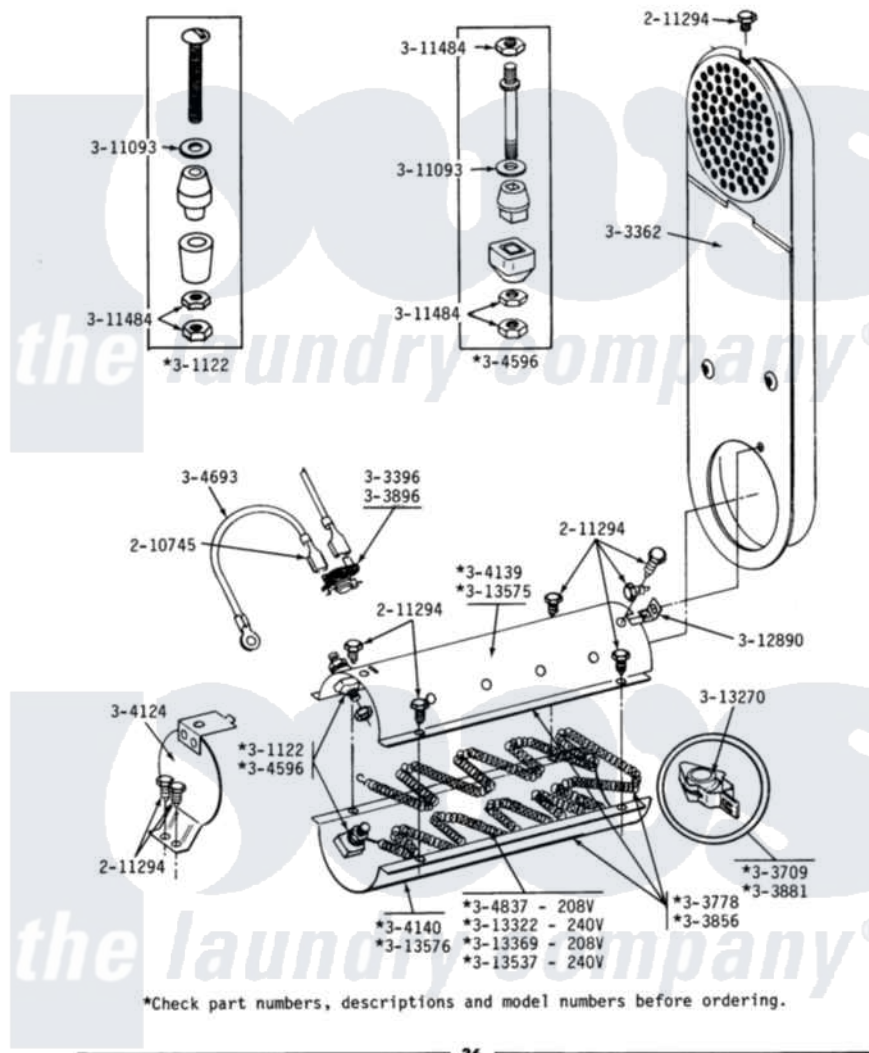

Maytag DE18CT 13 - INLET DUCT & HEATER ASSEMBLY

DE18CA-CM-CS-CT INLET DUCT & HEATER ASSEMBLY

Maytag [Commercial Maytag DE18CT Dryer Parts](#) Parts Diagram 13 - INLET DUCT & HEATER ASSEMBLY
 Click on the part number to view part

Item	Original Part Number	Replaced By	Status	Part Description
001	210745			Wire Terminal
002	211294	90767		Screw, 8A X 3/8 HeX Washer Head Tapping
003	301122	Y304596		Terminal Insulator Assembly
004	Y303362			Inlet Duct Assembly - DE
005	303396			Thermostat, Hi-Limit
006	303709			Clip And Insulator Assembly
007	Y303778			Heater Assembly Complete
008	Y303856		Not Available	HEATER ASSY. COMPLETE (208V)
009	Y303881			Clip And Insulator Assembly
010	303896			Hi-Limit Thermostat-Canada
011	304124		Not Available	HEATER SHIELD
012	NLA		Not Available	HEATER CHAMBER - TOP
013	NLA		Not Available	HEATER CHAMBER - BOTTOM
014	Y304596			Terminal Insulator Assembly

015	Y304693		Jumper Wire
016	Y304837	W10116793	Element
017	311093		Washer, Terminal Connection
018	311484	112432	Nut
019	Y312890		Retainer, Heater Chamber
020	Y313270		Insulator For Heater Elemen
021	Y313322		Heater Element - DE Models
022	NLA	Not Available	HEATER ELEMENT 208 VOLT
023	Y313537		Heater Element 240 Volt
024	Y313575	Not Available	HEATER CHAMBER, TOP
025	Y313576		Heater Chamber, Bottom